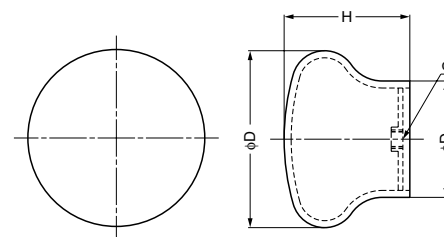

STAINLESS STEEL KNOB

RS-38S

Parts Included

Truss head screw M4x30 (SUS)

Item Code	Item Name	Material	Finish	Weight	Box	Carton
100-011-198	RS-38S	Stainless Steel (SUS304)	Satin	20 g	20 pcs	200 pcs

STAINLESS STEEL KNOB

RSS

Features

- Empty center makes knob very light.

Parts Included

Truss head screw (SUS)

Item Code	Item Name	Material	Finish	H	D	D ₁	d	Screw	Weight	Box	Carton
100-011-194	RSS-25S	Stainless Steel (SUS304)	Satin	22	25	18	M4	M4x30	8.5 g	20 pcs	200 pcs
100-011-190	RSS-25M	Stainless Steel (SUS304)	Mirror	22	25	18	M4	M4x30	8.5 g	20 pcs	200 pcs
100-011-195	RSS-30S	Stainless Steel (SUS304)	Satin	23	30	20	M4	M4x30	11 g	20 pcs	200 pcs
100-011-191	RSS-30M	Stainless Steel (SUS304)	Mirror	23	30	20	M4	M4x30	11 g	20 pcs	200 pcs
100-011-196	RSS-38S	Stainless Steel (SUS304)	Satin	27	38	25	M5	M5x30	16 g	20 pcs	200 pcs
100-011-192	RSS-38M	Stainless Steel (SUS304)	Mirror	27	38	25	M5	M5x30	16 g	20 pcs	200 pcs
100-011-197	RSS-50S	Stainless Steel (SUS304)	Satin	34	50	35	M5	M5x30	30 g	20 pcs	200 pcs
100-011-193	RSS-50M	Stainless Steel (SUS304)	Mirror	34	50	35	M5	M5x30	30 g	20 pcs	200 pcs