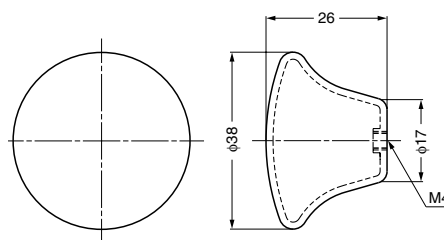

STAINLESS STEEL KNOB

RS-38S

Parts Included

Truss head screw M4x30 (SUS)

Item Code	Item Name	Material	Finish	Weight	Box	Carton
100-011-198	RS-38S	Stainless Steel (SUS304)	Satin	20 g	20 pcs	200 pcs

STAINLESS STEEL KNOB

RSS

Features

- Empty center makes knob very light.

Parts Included

Truss head screw (SUS)

Item Code	Item Name	Material	Finish	H	D	D ₁	d	Screw	Weight	Box	Carton
100-011-194	RSS-25S	Stainless Steel (SUS304)	Satin	22	25	18	M4	M4x30	8.5 g	20 pcs	200 pcs
100-011-190	RSS-25M	Stainless Steel (SUS304)	Mirror	22	25	18	M4	M4x30	8.5 g	20 pcs	200 pcs
100-011-195	RSS-30S	Stainless Steel (SUS304)	Satin	23	30	20	M4	M4x30	11 g	20 pcs	200 pcs
100-011-191	RSS-30M	Stainless Steel (SUS304)	Mirror	23	30	20	M4	M4x30	11 g	20 pcs	200 pcs
100-011-196	RSS-38S	Stainless Steel (SUS304)	Satin	27	38	25	M5	M5x30	16 g	20 pcs	200 pcs
100-011-192	RSS-38M	Stainless Steel (SUS304)	Mirror	27	38	25	M5	M5x30	16 g	20 pcs	200 pcs
100-011-197	RSS-50S	Stainless Steel (SUS304)	Satin	34	50	35	M5	M5x30	30 g	20 pcs	200 pcs
100-011-193	RSS-50M	Stainless Steel (SUS304)	Mirror	34	50	35	M5	M5x30	30 g	20 pcs	200 pcs