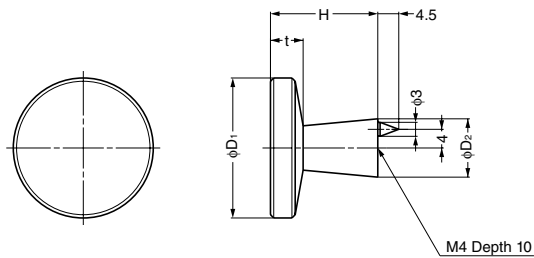

Item Code	Item Name	Material	Finish	D₁	D₂	H	t	Weight	Box	Carton
100-010-001	TS-25	Brass	Satin Nickel	25	14.5	23	6.7	36 g	50 pcs	200 pcs
100-013-119	TS-30	Brass	Satin Nickel	30	14.5	23	6.7	47 g	50 pcs	200 pcs
100-010-002	TS-36	Brass	Satin Nickel	36	15	24	7.5	70 g	30 pcs	120 pcs