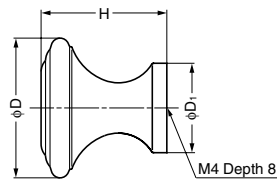

## Parts Included

Truss head screw M4x30

Item Code	Item Name	Material	Finish	D	D <sub>1</sub>	H	Weight	Box
100-012-618	KHE103-25PB	Brass	Mirror, Clear	25	16	22.5	34 g	20 pcs
100-015-018	KHE103-32PB	Brass	Mirror, Clear	31	19	22.5	55 g	20 pcs

## Parts Included

Truss head screw M4x25

Satin nickel

Mirror

Item Code	Item Name	Material	Finish	D	H	Weight	Box	Carton
100-012-032	SY-16WB	Brass	Satin Nickel	16	15	10 g	40 pcs	400 pcs
100-012-030	SY-16M	Brass	Mirror	16	15	10 g	40 pcs	400 pcs
100-010-238	SY-22WB	Brass	Satin Nickel	22	17	21 g	30 pcs	300 pcs
100-017-634	SY-22M	Brass	Mirror	22	17	21 g	30 pcs	300 pcs

## Parts Included

Truss head screw M4x25

Item Code	Item Name	Material	Finish	D <sub>1</sub>	D <sub>2</sub>	H	t	Weight	Box	Carton
100-010-001	TS-25	Brass	Satin Nickel	25	14.5	23	6.7	36 g	50 pcs	200 pcs
100-013-119	TS-30	Brass	Satin Nickel	30	14.5	23	6.7	47 g	50 pcs	200 pcs
100-010-002	TS-36	Brass	Satin Nickel	36	15	24	7.5	70 g	30 pcs	120 pcs