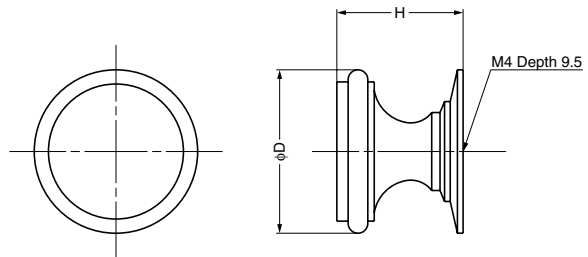

## Parts Included

Truss head screw M4x30

Item Code	Item Name	Material	Finish	D	D <sub>1</sub>	H	Weight	Box
100-012-618	KHE103-25PB	Brass	Mirror, Clear	25	16	22.5	34 g	20 pcs
100-015-018	KHE103-32PB	Brass	Mirror, Clear	31	19	22.5	55 g	20 pcs

## BRASS KNOB

SY

## Parts Included

Truss head screw M4x25

Satin nickel

Mirror

Item Code	Item Name	Material	Finish	D	H	Weight	Box	Carton
100-012-032	SY-16WB	Brass	Satin Nickel	16	15	10 g	40 pcs	400 pcs
100-012-030	SY-16M	Brass	Mirror	16	15	10 g	40 pcs	400 pcs
100-010-238	SY-22WB	Brass	Satin Nickel	22	17	21 g	30 pcs	300 pcs
100-017-634	SY-22M	Brass	Mirror	22	17	21 g	30 pcs	300 pcs