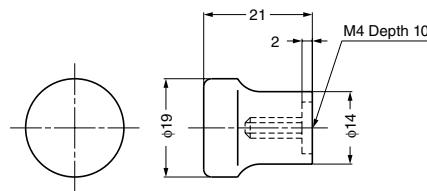

KM-130

KNOB

**Parts Included**  
Truss head screw M4x30

Item Code	Item Name	Material	Finish	Weight	Box	Carton
100-051-509	KM130SN/SN	Zinc Alloy (ZDC)	Satin Nickel/Clear	117 g	30 pcs	120 pcs
100-051-508	KM130SG/SG	Zinc Alloy (ZDC)	Satin Gold/Clear	117 g	30 pcs	120 pcs

FIRE RESISTANT RESIN KNOB

SGL

- Features**
- Uses flame retardant resin material that has a UL94-HB rating.
- Parts Included**
- SGL-12 : Truss head screw M3x28
  - SGL-16 : Truss head screw M4x28

Item Code	Item Name	Material	Finish	D	H	T	P	d	R	M	S	Weight	Box	Carton
100-012-016	SGL-12	ABS	Satin Chrome	12	18	8.5	3	2	2	M3	9.5	1 g	60 pcs	1,800 pcs
100-012-017	SGL-16	ABS	Satin Chrome	16	22	11	4	2	2.5	M4	13.5	2 g	40 pcs	1,200 pcs
100-012-018	SGL-20	ABS	Satin Chrome	20	25	13.5	5	2.5	2.5	M4	15.5	3.5 g	30 pcs	900 pcs

KNOB

GD-20

**Parts Included**  
Truss head screw M4x25

Item Code	Item Name	Material	Colour	Weight	Box	Carton
100-012-074	GD-20	ABS	Black	5 g	50 pcs	500 pcs