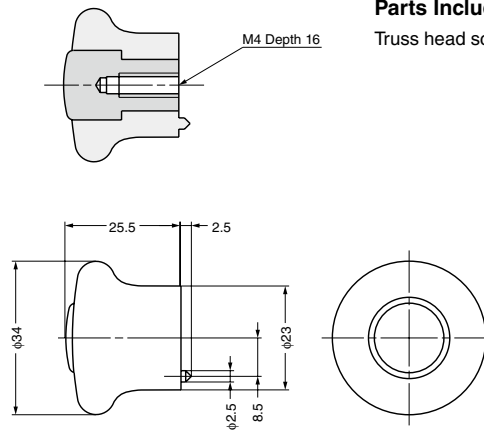

KM-130

KNOB

**Parts Included**  
Truss head screw M4x30

Item Code	Item Name	Material	Finish	Weight	Box	Carton
100-051-509	KM130SN/SN	Zinc Alloy (ZDC)	Satin Nickel/Clear	117 g	30 pcs	120 pcs
100-051-508	KM130SG/SG	Zinc Alloy (ZDC)	Satin Gold/Clear	117 g	30 pcs	120 pcs

FIRE RESISTANT RESIN KNOB

SGL

- Features**
- Uses flame retardant resin material that has a UL94-HB rating.
- Parts Included**
- SGL-12 : Truss head screw M3x28
  - SGL-16 : Truss head screw M4x28

Item Code	Item Name	Material	Finish	D	H	T	P	d	R	M	S	Weight	Box	Carton
100-012-016	SGL-12	ABS	Satin Chrome	12	18	8.5	3	2	2	M3	9.5	1 g	60 pcs	1,800 pcs
100-012-017	SGL-16	ABS	Satin Chrome	16	22	11	4	2	2.5	M4	13.5	2 g	40 pcs	1,200 pcs
100-012-018	SGL-20	ABS	Satin Chrome	20	25	13.5	5	2.5	2.5	M4	15.5	3.5 g	30 pcs	900 pcs

KNOB

GD-20

**Parts Included**  
Truss head screw M4x25

Item Code	Item Name	Material	Colour	Weight	Box	Carton
100-012-074	GD-20	ABS	Black	5 g	50 pcs	500 pcs