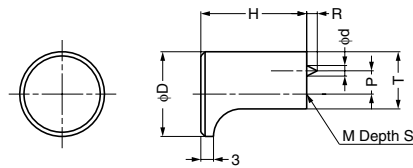

KM-130

KNOB

**Parts Included**  
Truss head screw M4x30

Item Code	Item Name	Material	Finish	Weight	Box	Carton
100-051-509	KM130SN/SN	Zinc Alloy (ZDC)	Satin Nickel/Clear	117 g	30 pcs	120 pcs
100-051-508	KM130SG/SG	Zinc Alloy (ZDC)	Satin Gold/Clear	117 g	30 pcs	120 pcs

FIRE RESISTANT RESIN KNOB

SGL

- Features**
- Uses flame retardant resin material that has a UL94-HB rating.
- Parts Included**
- SGL-12 : Truss head screw M3x28
  - SGL-16 : Truss head screw M4x28

Item Code	Item Name	Material	Finish	D	H	T	P	d	R	M	S	Weight	Box	Carton
100-012-016	SGL-12	ABS	Satin Chrome	12	18	8.5	3	2	2	M3	9.5	1 g	60 pcs	1,800 pcs
100-012-017	SGL-16	ABS	Satin Chrome	16	22	11	4	2	2.5	M4	13.5	2 g	40 pcs	1,200 pcs
100-012-018	SGL-20	ABS	Satin Chrome	20	25	13.5	5	2.5	2.5	M4	15.5	3.5 g	30 pcs	900 pcs

KNOB

GD-20

**Parts Included**  
Truss head screw M4x25

Item Code	Item Name	Material	Colour	Weight	Box	Carton
100-012-074	GD-20	ABS	Black	5 g	50 pcs	500 pcs