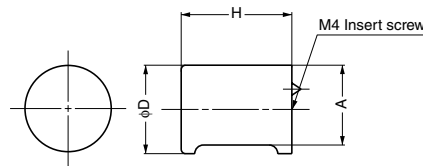

Features

- Natural wood cylindrical knob. Can be painted to fully integrate into interiors.
- Available in custom finishes, please contact us for details.

Parts Included

Truss head screw M4x25

Item Code	Item Name	Material	Finish	D	H	A	Weight	Box
100-012-006	SMRB16	Wood	Plain	16	22	13.5	5 g	250 pcs
100-012-007	SMRB20	Wood	Plain	20	25	16.5	7 g	150 pcs
100-012-008	SMRB24	Wood	Plain	24	29	19.5	9 g	100 pcs