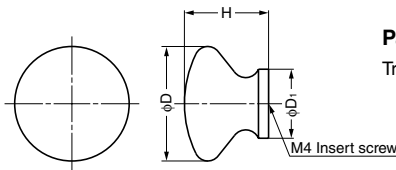

WOOD KNOB

SMT

SMT24

SMT38

Features

- Natural wood rounded oval knob. Can be painted to fully integrate into interiors.
- Available in custom finishes, please contact us for details.

Parts Included

Truss head screw M4x25

Item Code	Item Name	Material	Finish	D	D <sub>1</sub>	H	Weight	Box
100-012-001	SMT24	Wood	Plain	24.5	15	19	5 g	200 pcs
100-012-010	SMT34	Wood	Plain	34	20.5	25	10 g	80 pcs
100-012-011	SMT38	Wood	Plain	39.5	22	29.5	15 g	50 pcs
100-012-004	SMT45	Wood	Plain	45	26	33	18 g	25 pcs

WOOD RECESSED PULL

SU-T

SU-T115

SU-T95

Cut Out Dimensions

Item Code	Item Name	Material	Finish	L <sub>1</sub>	L <sub>2</sub>	L <sub>3</sub>	A	Weight	Box	Carton
100-012-878	SU- T75	Wood	Plain	75	63	58	63.5	14 g	25 pcs	250 pcs
100-012-879	SU- T95	Wood	Plain	95	83	77	83.5	17 g	20 pcs	200 pcs
100-012-880	SU-T115	Wood	Plain	115	103	95	103.5	24 g	15 pcs	150 pcs