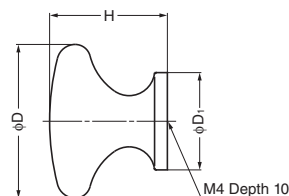

BRASS KNOB

B046

Parts Included

Truss head screw M4x28

Item Code	Item Name	Material	Finish	Weight	Box	Carton
100-012-760	B046-30PB	Brass	Brass	45 g	20 pcs	200 pcs
100-012-761	B046-30CR	Brass	Chrome	45 g	20 pcs	200 pcs
100-012-762	B046-30BN	Brass	Black Nickel	45 g	20 pcs	200 pcs
100-012-763	B046-30SN	Brass	Nickel	45 g	20 pcs	200 pcs
100-012-764	B046-30SG	Brass	Satin Gold	45 g	20 pcs	200 pcs

*Limited stock available. Please contact your vender.

BRASS KNOB

B671

Parts Included

Truss head screw M4x28

Item Code	Item Name	Material	Finish	A	B	H	D	Weight	Box	Carton
100-012-767	B671-25PB	Brass	Brass	25.5	16.8	26.1	11	30 g	40 pcs	400 pcs
100-012-768	B671-25CR	Brass	Chrome	25.5	16.8	26.1	11	30 g	40 pcs	400 pcs
100-012-770	B671-30PB	Brass	Brass	30.8	19.9	32.5	14	62 g	20 pcs	200 pcs
100-012-771	B671-30CR	Brass	Chrome	30.8	19.9	32.5	14	62 g	20 pcs	200 pcs

*Limited stock available. Please contact your vender.

BRASS KNOB

KHE102

Parts Included

Truss head screw M4x30

Item Code	Item Name	Material	Finish	D	D ₁	H	Weight	Box
100-012-621	KHE102-30PB	Brass	Mirror, Clear	30	19	23	63 g	20 pcs
100-012-741	KHE102-35PB	Brass	Mirror, Clear	35	22	25	84 g	20 pcs