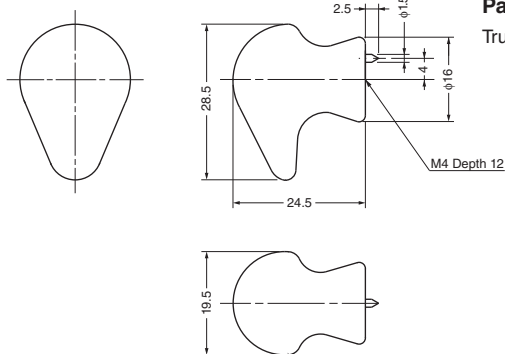

BRASS KNOB

B046

Parts Included

Truss head screw M4x28

Item Code	Item Name	Material	Finish	Weight	Box	Carton
100-012-760	B046-30PB	Brass	Brass	45 g	20 pcs	200 pcs
100-012-761	B046-30CR	Brass	Chrome	45 g	20 pcs	200 pcs
100-012-762	B046-30BN	Brass	Black Nickel	45 g	20 pcs	200 pcs
100-012-763	B046-30SN	Brass	Nickel	45 g	20 pcs	200 pcs
100-012-764	B046-30SG	Brass	Satin Gold	45 g	20 pcs	200 pcs

*Limited stock available. Please contact your vender.

BRASS KNOB

B671

Parts Included

Truss head screw M4x28

Item Code	Item Name	Material	Finish	A	B	H	D	Weight	Box	Carton
100-012-767	B671-25PB	Brass	Brass	25.5	16.8	26.1	11	30 g	40 pcs	400 pcs
100-012-768	B671-25CR	Brass	Chrome	25.5	16.8	26.1	11	30 g	40 pcs	400 pcs
100-012-770	B671-30PB	Brass	Brass	30.8	19.9	32.5	14	62 g	20 pcs	200 pcs
100-012-771	B671-30CR	Brass	Chrome	30.8	19.9	32.5	14	62 g	20 pcs	200 pcs

*Limited stock available. Please contact your vender.

BRASS KNOB

KHE102

Parts Included

Truss head screw M4x30

Item Code	Item Name	Material	Finish	D	D ₁	H	Weight	Box
100-012-621	KHE102-30PB	Brass	Mirror, Clear	30	19	23	63 g	20 pcs
100-012-741	KHE102-35PB	Brass	Mirror, Clear	35	22	25	84 g	20 pcs