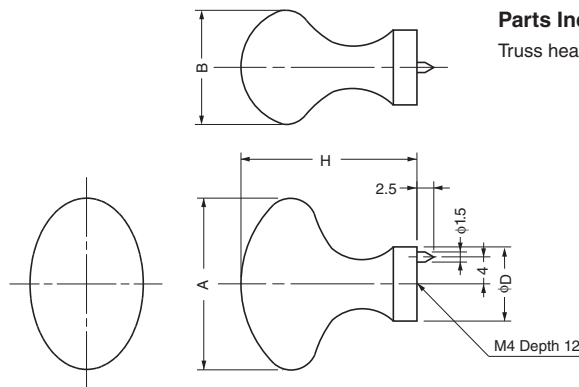

BRASS KNOB

B046

Parts Included

Truss head screw M4x28

Item Code	Item Name	Material	Finish	Weight	Box	Carton
100-012-760	B046-30PB	Brass	Brass	45 g	20 pcs	200 pcs
100-012-761	B046-30CR	Brass	Chrome	45 g	20 pcs	200 pcs
100-012-762	B046-30BN	Brass	Black Nickel	45 g	20 pcs	200 pcs
100-012-763	B046-30SN	Brass	Nickel	45 g	20 pcs	200 pcs
100-012-764	B046-30SG	Brass	Satin Gold	45 g	20 pcs	200 pcs

*Limited stock available. Please contact your vender.

BRASS KNOB

B671

Parts Included

Truss head screw M4x28

Item Code	Item Name	Material	Finish	A	B	H	D	Weight	Box	Carton
100-012-767	B671-25PB	Brass	Brass	25.5	16.8	26.1	11	30 g	40 pcs	400 pcs
100-012-768	B671-25CR	Brass	Chrome	25.5	16.8	26.1	11	30 g	40 pcs	400 pcs
100-012-770	B671-30PB	Brass	Brass	30.8	19.9	32.5	14	62 g	20 pcs	200 pcs
100-012-771	B671-30CR	Brass	Chrome	30.8	19.9	32.5	14	62 g	20 pcs	200 pcs

*Limited stock available. Please contact your vender.

BRASS KNOB

KHE102

Parts Included

Truss head screw M4x30

Item Code	Item Name	Material	Finish	D	D ₁	H	Weight	Box
100-012-621	KHE102-30PB	Brass	Mirror, Clear	30	19	23	63 g	20 pcs
100-012-741	KHE102-35PB	Brass	Mirror, Clear	35	22	25	84 g	20 pcs