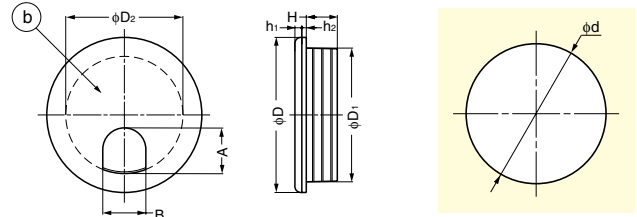

CABLE GROMMET

S445, S51, S60, S76, S89

Features

Cap ① is removable for wide opening.

Cut Out Dimensions

Item Code	Item Name	Colour	Material	D	D ₁	D ₂	H	h ₁	h ₂	A	B	d	Weight	Box	Carton
210-031-830	S445CM	Ivory	ABS	45	38.8	34	16.4	2	1.3	16.7	12.5	39	9 g	50 pcs	450 pcs
210-031-831	S445W	White	ABS										9 g	50 pcs	450 pcs
210-031-829	S445G	Grey	ABS										9 g	50 pcs	450 pcs
210-031-828	S445B	Black	ABS										9 g	50 pcs	450 pcs
210-031-834	S51CM	Ivory	ABS	51	44.8	39.7	16.3	2	1.9	19	15.5	45	11 g	30 pcs	300 pcs
210-031-835	S51W	White	ABS										11 g	30 pcs	300 pcs
210-031-833	S51G	Grey	ABS										11 g	30 pcs	300 pcs
210-031-832	S51B	Black	ABS										11 g	30 pcs	300 pcs
210-031-838	S60CM	Ivory	ABS	60.5	48.8	44	16.2	2.6	1.6	20.8	19	49	14 g	25 pcs	250 pcs
210-031-839	S60W	White	ABS										14 g	25 pcs	250 pcs
210-031-837	S60G	Grey	ABS										14 g	25 pcs	250 pcs
210-031-836	S60B	Black	ABS										14 g	25 pcs	250 pcs
210-031-814	S76CM	Ivory	ABS	76.5	64.8	59	16.1	2.6	1.5	21.5	21.5	65	22 g	15 pcs	150 pcs
210-031-815	S76W	White	ABS										22 g	15 pcs	150 pcs
210-031-813	S76G	Grey	ABS										22 g	15 pcs	150 pcs
210-031-812	S76B	Black	ABS										22 g	15 pcs	150 pcs
210-031-818	S89CM	Ivory	ABS	89.4	76.8	71.4	16.5	2.6	1.5	25	22	77	30 g	10 pcs	80 pcs
210-031-819	S89W	White	ABS										30 g	10 pcs	80 pcs
210-031-817	S89G	Grey	ABS										30 g	10 pcs	80 pcs
210-031-816	S89B	Black	ABS										30 g	10 pcs	80 pcs

MISCELLANEOUS

CABLE GROMMET

CABLE GROMMET

ST70, ST88

Features

Cover rotates 90 degrees.

Cut Out Dimensions

Cover