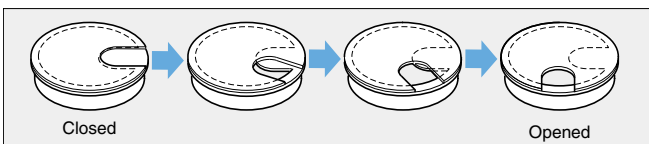

CABLE GROMMET

S445, S51, S60, S76, S89

Features

Cap ① is removable for wide opening.

Cut Out Dimensions

Item Code	Item Name	Colour	Material	D	D ₁	D ₂	H	h ₁	h ₂	A	B	d	Weight	Box	Carton
210-031-830	S445CM	Ivory	ABS	45	38.8	34	16.4	2	1.3	16.7	12.5	39	9 g	50 pcs	450 pcs
210-031-831	S445W	White	ABS										9 g	50 pcs	450 pcs
210-031-829	S445G	Grey	ABS										9 g	50 pcs	450 pcs
210-031-828	S445B	Black	ABS										9 g	50 pcs	450 pcs
210-031-834	S51CM	Ivory	ABS	51	44.8	39.7	16.3	2	1.9	19	15.5	45	11 g	30 pcs	300 pcs
210-031-835	S51W	White	ABS										11 g	30 pcs	300 pcs
210-031-833	S51G	Grey	ABS										11 g	30 pcs	300 pcs
210-031-832	S51B	Black	ABS										11 g	30 pcs	300 pcs
210-031-838	S60CM	Ivory	ABS	60.5	48.8	44	16.2	2.6	1.6	20.8	19	49	14 g	25 pcs	250 pcs
210-031-839	S60W	White	ABS										14 g	25 pcs	250 pcs
210-031-837	S60G	Grey	ABS										14 g	25 pcs	250 pcs
210-031-836	S60B	Black	ABS										14 g	25 pcs	250 pcs
210-031-814	S76CM	Ivory	ABS	76.5	64.8	59	16.1	2.6	1.5	21.5	21.5	65	22 g	15 pcs	150 pcs
210-031-815	S76W	White	ABS										22 g	15 pcs	150 pcs
210-031-813	S76G	Grey	ABS										22 g	15 pcs	150 pcs
210-031-812	S76B	Black	ABS										22 g	15 pcs	150 pcs
210-031-818	S89CM	Ivory	ABS	89.4	76.8	71.4	16.5	2.6	1.5	25	22	77	30 g	10 pcs	80 pcs
210-031-819	S89W	White	ABS										30 g	10 pcs	80 pcs
210-031-817	S89G	Grey	ABS										30 g	10 pcs	80 pcs
210-031-816	S89B	Black	ABS										30 g	10 pcs	80 pcs

MISCELLANEOUS

CABLE GROMMET

CABLE GROMMET

ST70, ST88

Features

Cover rotates 90 degrees.

Cut Out Dimensions

Cover