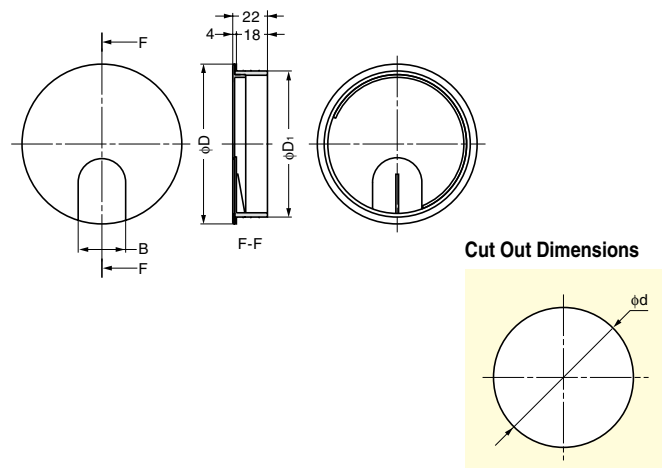

CABLE GROMMET

S445, S51, S60, S76, S89

Features

Cap ① is removable for wide opening.

Cut Out Dimensions

Item Code	Item Name	Colour	Material	D	D ₁	D ₂	H	h ₁	h ₂	A	B	d	Weight	Box	Carton
210-031-830	S445CM	Ivory	ABS	45	38.8	34	16.4	2	1.3	16.7	12.5	39	9 g	50 pcs	450 pcs
210-031-831	S445W	White	ABS										9 g	50 pcs	450 pcs
210-031-829	S445G	Grey	ABS										9 g	50 pcs	450 pcs
210-031-828	S445B	Black	ABS										9 g	50 pcs	450 pcs
210-031-834	S51CM	Ivory	ABS	51	44.8	39.7	16.3	2	1.9	19	15.5	45	11 g	30 pcs	300 pcs
210-031-835	S51W	White	ABS										11 g	30 pcs	300 pcs
210-031-833	S51G	Grey	ABS										11 g	30 pcs	300 pcs
210-031-832	S51B	Black	ABS										11 g	30 pcs	300 pcs
210-031-838	S60CM	Ivory	ABS	60.5	48.8	44	16.2	2.6	1.6	20.8	19	49	14 g	25 pcs	250 pcs
210-031-839	S60W	White	ABS										14 g	25 pcs	250 pcs
210-031-837	S60G	Grey	ABS										14 g	25 pcs	250 pcs
210-031-836	S60B	Black	ABS										14 g	25 pcs	250 pcs
210-031-814	S76CM	Ivory	ABS	76.5	64.8	59	16.1	2.6	1.5	21.5	21.5	65	22 g	15 pcs	150 pcs
210-031-815	S76W	White	ABS										22 g	15 pcs	150 pcs
210-031-813	S76G	Grey	ABS										22 g	15 pcs	150 pcs
210-031-812	S76B	Black	ABS										22 g	15 pcs	150 pcs
210-031-818	S89CM	Ivory	ABS	89.4	76.8	71.4	16.5	2.6	1.5	25	22	77	30 g	10 pcs	80 pcs
210-031-819	S89W	White	ABS										30 g	10 pcs	80 pcs
210-031-817	S89G	Grey	ABS										30 g	10 pcs	80 pcs
210-031-816	S89B	Black	ABS										30 g	10 pcs	80 pcs

MISCELLANEOUS

CABLE GROMMET

CABLE GROMMET

ST70, ST88

Features

Cover rotates 90 degrees.

Cut Out Dimensions

Cover