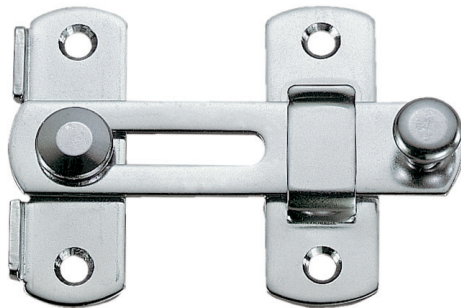

GATE LATCH

SSG

• Gate latch with holes for pad lock. (Pad lock not supplied.)

Item No.	A	B	C	D	E	F	G	H ₁	H ₂	H ₃				
SSG-45	45 (1-25/32")	28 (1-3/32")	26	14	21 (53/64")	6	7	16.0	20.5	7.5	Material	Finish		
SSG-65	65 (2-9/16")	40 (1-37/64")	33	20	29 (1-9/64")	9	10	21.5	29.0	10.0			304 Stainless Steel	Satin
SSG-85	85 (3-11/32")	46 (1-13/16")	42	26	34 (1-11/32")	12		28.0	35.5	11.0				
Item No.	J	K	L	M	Q	R	S	d ₁	d ₂	t ₁	t ₂	Weight (g)	Box (pcs)	Carton (pcs)
SSG-45	22	11	2	8	32	15	22	4.8	4.8	2.0	1.2	65	20	240
SSG-65	30	14	4	14	40	18	28	5.9	5.9	2.5	1.5	175	10	100
SSG-85	38	21	8	17	48	22	35	6.0	5.2	3.0	1.5	400	5	60

BAR LATCH

SSL

• Latch can be locked by sliding-in the bar.
• Slide out and lift the bar to release.

Installation

Material	Finish
304 Stainless Steel	Polished

Item No.	L ₁	L ₂	W ₁	W ₂	A ₁	A ₂	A ₃	P ₁	P ₂	H	t ₁	t ₂	d	Screw	Weight (g)	Box (pcs)	Carton (pcs)
SSL-50	50 (1-31/32")	20±4	35 (1-3/8")	35	13	15	13	26	26	14.5	2	2.0	ø4.2, ø6.2	3.0 × 16	32	20	600
SSL-70	70 (2-49/64")	28±6	50 (1-31/32")	50	18	20	18	37	37	19.0	2	2.5	ø5.2, ø8.0	3.5 × 16	68		360
SSL-100	100 (3-15/16")	45±15	70 (2-49/64")	70	22	25	22	52	52	21.5	3	3.0	ø5.8, ø9.0	4.0 × 25	142	10	160