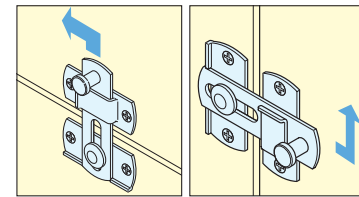

GATE LATCH

SSG

• Gate latch with holes for pad lock. (Pad lock not supplied.)

Item No.	A	B	C	D	E	F	G	H ₁	H ₂	H ₃				
SSG-45	45 (1-25/32")	28 (1-3/32")	26	14	21 (53/64")	6	7	16.0	20.5	7.5	Material	Finish		
SSG-65	65 (2-9/16")	40 (1-37/64")	33	20	29 (1-9/64")	9	10	21.5	29.0	10.0			304 Stainless Steel	Satin
SSG-85	85 (3-11/32")	46 (1-13/16")	42	26	34 (1-11/32")	12		28.0	35.5	11.0				
Item No.	J	K	L	M	Q	R	S	d ₁	d ₂	t ₁	t ₂	Weight (g)	Box (pcs)	Carton (pcs)
SSG-45	22	11	2	8	32	15	22	4.8	4.8	2.0	1.2	65	20	240
SSG-65	30	14	4	14	40	18	28	5.9	5.9	2.5	1.5	175	10	100
SSG-85	38	21	8	17	48	22	35	6.0	5.2	3.0	1.5	400	5	60

BAR LATCH

SSL

• Latch can be locked by sliding-in the bar.
• Slide out and lift the bar to release.

Installation

Material	Finish
304 Stainless Steel	Polished

Item No.	L ₁	L ₂	W ₁	W ₂	A ₁	A ₂	A ₃	P ₁	P ₂	H	t ₁	t ₂	d	Screw	Weight (g)	Box (pcs)	Carton (pcs)
SSL-50	50 (1-31/32")	20±4	35 (1-3/8")	35	13	15	13	26	26	14.5	2	2.0	ø4.2, ø6.2	3.0 × 16	32	20	600
SSL-70	70 (2-49/64")	28±6	50 (1-31/32")	50	18	20	18	37	37	19.0	2	2.5	ø5.2, ø8.0	3.5 × 16	68		360
SSL-100	100 (3-15/16")	45±15	70 (2-49/64")	70	22	25	22	52	52	21.5	3	3.0	ø5.8, ø9.0	4.0 × 25	142	10	160