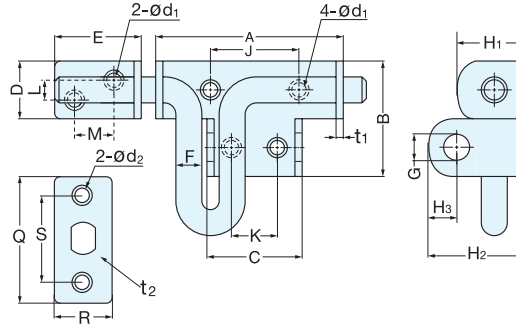

GATE LATCH

SSG

• Gate latch with holes for pad lock. (Pad lock not supplied.)

Item No.	A	B	C	D	E	F	G	H ₁	H ₂	H ₃				
SSG-45	45 (1-25/32")	28 (1-3/32")	26	14	21 (53/64")	6	7	16.0	20.5	7.5	Material	Finish		
SSG-65	65 (2-9/16")	40 (1-37/64")	33	20	29 (1-9/64")	9	10	21.5	29.0	10.0			304 Stainless Steel	Satin
SSG-85	85 (3-11/32")	46 (1-13/16")	42	26	34 (1-11/32")	12		28.0	35.5	11.0				
Item No.	J	K	L	M	Q	R	S	d ₁	d ₂	t ₁	t ₂	Weight (g)	Box (pcs)	Carton (pcs)
SSG-45	22	11	2	8	32	15	22	4.8	4.8	2.0	1.2	65	20	240
SSG-65	30	14	4	14	40	18	28	5.9	5.9	2.5	1.5	175	10	100
SSG-85	38	21	8	17	48	22	35	6.0	5.2	3.0	1.5	400	5	60

BAR LATCH

SSL

• Latch can be locked by sliding-in the bar.
• Slide out and lift the bar to release.

Installation

Material	Finish
304 Stainless Steel	Polished

Item No.	L ₁	L ₂	W ₁	W ₂	A ₁	A ₂	A ₃	P ₁	P ₂	H	t ₁	t ₂	d	Screw	Weight (g)	Box (pcs)	Carton (pcs)
SSL-50	50 (1-31/32")	20±4	35 (1-3/8")	35	13	15	13	26	26	14.5	2	2.0	ø4.2, ø6.2	3.0 × 16	32	20	600
SSL-70	70 (2-49/64")	28±6	50 (1-31/32")	50	18	20	18	37	37	19.0	2	2.5	ø5.2, ø8.0	3.5 × 16	68		360
SSL-100	100 (3-15/16")	45±15	70 (2-49/64")	70	22	25	22	52	52	21.5	3	3.0	ø5.8, ø9.0	4.0 × 25	142	10	160