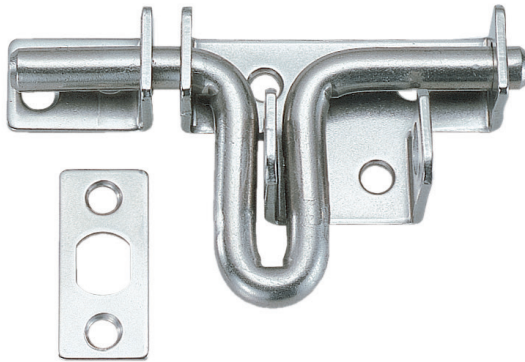

GATE LATCH

SSG

• Gate latch with holes for pad lock. (Pad lock not supplied.)

Item No.	A	B	C	D	E	F	G	H ₁	H ₂	H ₃				
SSG-45	45 (1-25/32")	28 (1-3/32")	26	14	21 (53/64")	6	7	16.0	20.5	7.5	Material	Finish		
SSG-65	65 (2-9/16")	40 (1-37/64")	33	20	29 (1-9/64")	9	10	21.5	29.0	10.0			304 Stainless Steel	Satin
SSG-85	85 (3-11/32")	46 (1-13/16")	42	26	34 (1-11/32")	12		28.0	35.5	11.0				
Item No.	J	K	L	M	Q	R	S	d ₁	d ₂	t ₁	t ₂	Weight (g)	Box (pcs)	Carton (pcs)
SSG-45	22	11	2	8	32	15	22	4.8	4.8	2.0	1.2	65	20	240
SSG-65	30	14	4	14	40	18	28	5.9	5.9	2.5	1.5	175	10	100
SSG-85	38	21	8	17	48	22	35	6.0	5.2	3.0	1.5	400	5	60

BAR LATCH

SSL

• Latch can be locked by sliding-in the bar.
• Slide out and lift the bar to release.

Installation

Material	Finish
304 Stainless Steel	Polished

Item No.	L ₁	L ₂	W ₁	W ₂	A ₁	A ₂	A ₃	P ₁	P ₂	H	t ₁	t ₂	d	Screw	Weight (g)	Box (pcs)	Carton (pcs)
SSL-50	50 (1-31/32")	20±4	35 (1-3/8")	35	13	15	13	26	26	14.5	2	2.0	ø4.2, ø6.2	3.0 × 16	32	20	600
SSL-70	70 (2-49/64")	28±6	50 (1-31/32")	50	18	20	18	37	37	19.0	2	2.5	ø5.2, ø8.0	3.5 × 16	68		360
SSL-100	100 (3-15/16")	45±15	70 (2-49/64")	70	22	25	22	52	52	21.5	3	3.0	ø5.8, ø9.0	4.0 × 25	142	10	160