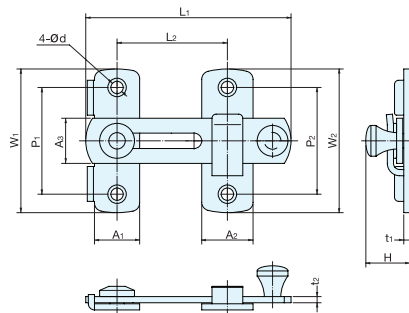

GATE LATCH

SSG

• Gate latch with holes for pad lock. (Pad lock not supplied.)

Item No.	A	B	C	D	E	F	G	H ₁	H ₂	H ₃				
SSG-45	45 (1-25/32")	28 (1-3/32")	26	14	21 (53/64")	6	7	16.0	20.5	7.5	Material	Finish		
SSG-65	65 (2-9/16")	40 (1-37/64")	33	20	29 (1-9/64")	9	10	21.5	29.0	10.0			304 Stainless Steel	Satin
SSG-85	85 (3-11/32")	46 (1-13/16")	42	26	34 (1-11/32")	12		28.0	35.5	11.0				
Item No.	J	K	L	M	Q	R	S	d ₁	d ₂	t ₁	t ₂	Weight (g)	Box (pcs)	Carton (pcs)
SSG-45	22	11	2	8	32	15	22	4.8	4.8	2.0	1.2	65	20	240
SSG-65	30	14	4	14	40	18	28	5.9	5.9	2.5	1.5	175	10	100
SSG-85	38	21	8	17	48	22	35	6.0	5.2	3.0	1.5	400	5	60

BAR LATCH

SSL

• Latch can be locked by sliding-in the bar.
• Slide out and lift the bar to release.

Installation

Material	Finish
304 Stainless Steel	Polished

Item No.	L ₁	L ₂	W ₁	W ₂	A ₁	A ₂	A ₃	P ₁	P ₂	H	t ₁	t ₂	d	Screw	Weight (g)	Box (pcs)	Carton (pcs)
SSL-50	50 (1-31/32")	20±4	35 (1-3/8")	35	13	15	13	26	26	14.5	2	2.0	ø4.2, ø6.2	3.0 × 16	32	20	600
SSL-70	70 (2-49/64")	28±6	50 (1-31/32")	50	18	20	18	37	37	19.0	2	2.5	ø5.2, ø8.0	3.5 × 16	68		360
SSL-100	100 (3-15/16")	45±15	70 (2-49/64")	70	22	25	22	52	52	21.5	3	3.0	ø5.8, ø9.0	4.0 × 25	142	10	160