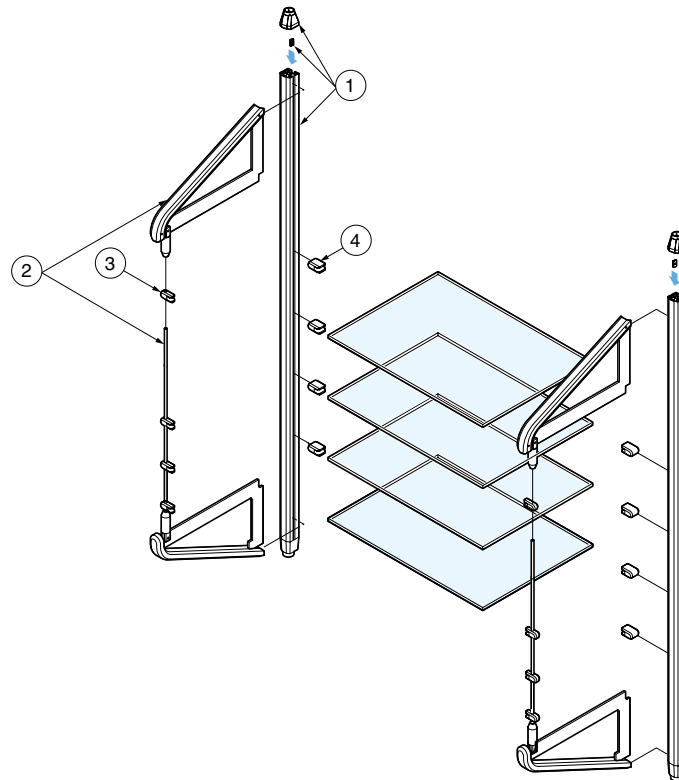

Detailed View

BRACKETS & SHELVING SYSTEM
FOR GLASS
UNIT SHELF XLA-US02B

XLA-US02B Part Details

No.	Item Code	Item Name	Dimensions	Type	Qty
①	130-031-023	XLA-US02-S006 Vertical Frame (1 Slot Type)		<ul style="list-style-type: none"> Material: Aluminium, Zinc Alloy Finish / Colour: Anodized, Grey Length: Max. Height : 2600 mm (Floor to ceiling) 	1 set
②	130-018-058	XL-US02-S011-P Type B Wire Kit		<ul style="list-style-type: none"> Material: Aluminium, Steel, 430 Stainless Steel Finish / Colour: Matte Chrome *For main frame 2100 mm - 2500 mm. 	1 set
③	130-186-001	XL-US01-F20 Type B Shelf Clamp (For Wire Shaft)		<ul style="list-style-type: none"> Material: Zinc Alloy Finish / Colour: Matte Chrome *2 pcs necessary for 1 shelf. 	1 pc
④	130-186-002	XL-US01-B20 Type B Shelf Clamp (For Main Frame)		<ul style="list-style-type: none"> Material: Zinc Alloy Finish / Colour: Matte Chrome *2 pcs necessary for 1 shelf. 	1 pc

No.	Item Code	Item Name		Dimensions	Type	Qty
⑤	130-030-287	XL-US01-W900L-B	Shelf Support with Blue LED (For Main Frame 1 pc / shelf)		 <ul style="list-style-type: none"> Aluminium Zinc Alloy Width For glass width 900 mm LED Colour Blue, White Power adapter not included. *Recommended adapter Output : DC 24 V 1 A, Plug : 2.5 x 5.5 mm (+), 2 shelves per adapter 	1 pc
⑥	130-030-285	XL-US01-W900L-W	Shelf Support with White LED (For Main Frame 1 pc / shelf)		<ul style="list-style-type: none"> Finish / Colour Matte Chrome 	