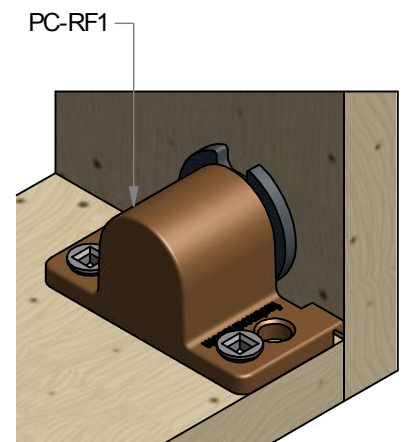

Ideal for applications that require side mounting, such as refit, cabinet construction, securing floor panels. This versatile screw fixed clip works with all male clips from the standard range.

BENEFITS

- Side mounting
- Installation requires no special tools
- Screw fixed to frame
- Several mounting options
- Works with existing Fastmount clips
- Allows for flexing and expansion of panel and support

USE WITH:

VS-M1

PC-SM2

PC-M1A

PC-M2H

PC-SM2H

MATERIAL: Brown acetal copolymer

MORE INFO: Installation Guide IG_PC-RF1, Setout Guide TD-02

INSTALLATION: Partially exploded section through showing typical installation method

Corner detail at cabinet or shelf