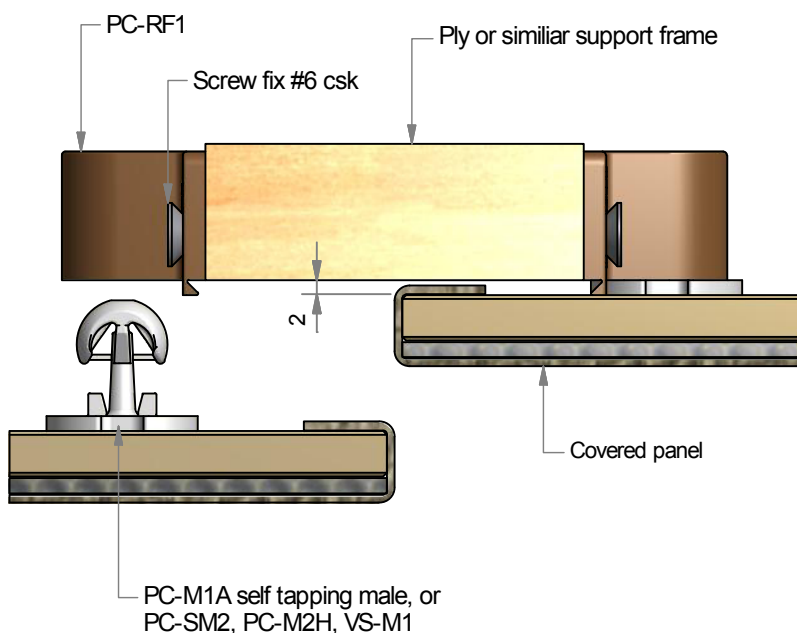

Ideal for applications that require side mounting, such as refit, cabinet construction, securing floor panels. This versatile screw fixed clip works with all male clips from the standard range.

BENEFITS

- Side mounting
- Installation requires no special tools
- Screw fixed to frame
- Several mounting options
- Works with existing Fastmount clips
- Allows for flexing and expansion of panel and support

USE WITH:

VS-M1

PC-SM2

PC-M1A

PC-M2H

PC-SM2H

MATERIAL: Brown acetal copolymer

MORE INFO: Installation Guide IG_PC-RF1, Setout Guide TD-02

INSTALLATION: Partially exploded section through showing typical installation method

Corner detail at cabinet or shelf