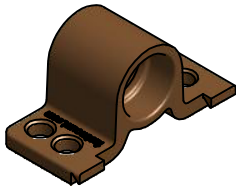

PC-RF1 Side mount female screw fix

INDUSTRY FIT:    

SPECIFICATION:

STANDARD RANGE

The Fastmount™ multi-award winning system has revolutionized the mounting of panels. Panels can easily be removed and refitted in any sequence time after time.

Ideal for applications that require side mounting, such as refit, cabinet construction, securing floor panels. This versatile screw fixed clip works with all male clips from the standard range.

BENEFITS

- Side mounting
- Installation requires no special tools
- Screw fixed to frame
- Several mounting options
- Works with existing Fastmount clips
- Allows for flexing and expansion of panel and support

USE WITH:

VS-M1

PC-SM2

PC-M1A

PC-M2H

PC-SM2H

MATERIAL: Brown acetal copolymer

MORE INFO: Installation Guide IG_PC-RF1, Setout Guide TD-02