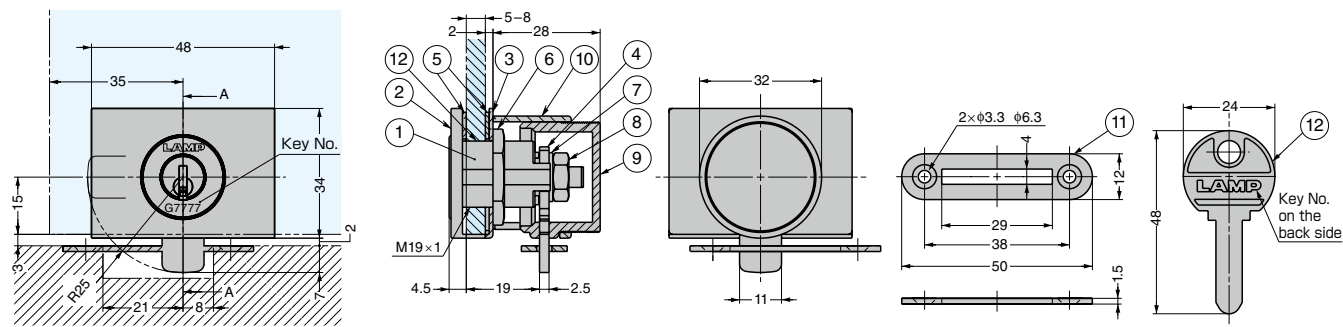

*Max. 2,520 changes per master key (made to order)

- A perfect cylinder lock for glass showcases.
- Recommended for use with the glass hinge GS-GH5 **1** and bracket GS-GB5 **2** for total design coordination.
- The keys are dimple type and reversible.
- Unlocks when the key is turned 90° clockwise. (The lock plate also rotates 90°)
- Can be used with the doorstop strike plate GS-GL5HTU **3**. (sold separately)

[Remarks]

- The direction of the lock plate cannot be changed.
- Shatterproof films are recommended to be used on glass doors for safety.

[Parts Included]

- Countersunk head wood screw 2.7 × 13
- Keys
- Strike plate

[Cut out dimensions]

No.	Part name	Material	Finish/Colour		
			CR	GP	BL
①	Body	Brass			
②	Front Plate	Zinc Alloy (ZDC)	Chrome	Gold (24K) Plated	Black
③	Back Plate				
④	Lock Plate	Stainless Steel (SUS304)		Mirror	
⑤	Gasket	Chloroprene Rubber (CR)		Black	
⑥	Hex Nut	Steel		Silver	
⑦	Washer				
⑧	Hex Nut				
⑨	Cover	Polypropylene (PP)		Black	
⑩	Ring				
⑪	Strike Plate	Stainless Steel (SUS304)	Plain	Gold (24K) Plated	Black
⑫	Key	Brass		Nickel	