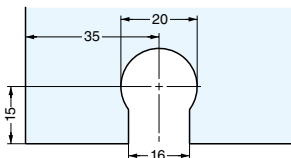

[Cut out dimensions]

No.	Part name	Material	Finish/Colour		
			CR	GP	BL
①	Body	Brass			
②	Front Plate	Zinc Alloy (ZDC)	Chrome	Gold (24K) Plated	Black
③	Back Plate				
④	Lock Plate	Stainless Steel (SUS304)		Mirror	
⑤	Gasket	Chloroprene Rubber (CR)		Black	
⑥	Hex Nut	Steel		Silver	
⑦	Washer				
⑧	Hex Nut				
⑨	Cover	Polypropylene (PP)		Black	
⑩	Ring				
⑪	Strike Plate	Stainless Steel (SUS304)	Plain	Gold (24K) Plated	Black
⑫	Key	Brass		Nickel