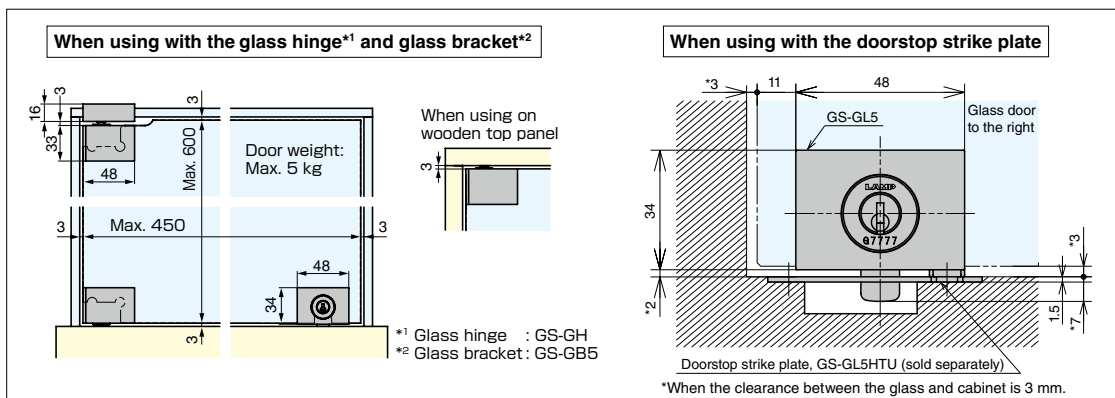

[Installation]

Please visit our website for more drawing data

[Glass Door Cam Lock]

RoHS	CAD	Item Code	Item Name	Finish/Colour	Key Type	Glass Thickness	Key Removal*	Key Rotation Angle	Box (pcs)	Carton (pcs)
-	2020	150-037-173	GS-GL5-CR-B	Chrome	Key Different	5-8	Only one area	90°	12	60
-	2020	150-001-313	GS-GL5-CR-D		Key Alike				12	60
-	2020	150-037-175	GS-GL5-GP-B	Gold (24K) Plated	Key Different				12	60
-	2020	150-001-314	GS-GL5-GP-D		Key Alike				12	60
-	2020	150-042-206	GS-GL5-BL-B	Black	Key Different				12	60
-	2020	150-001-438	GS-GL5-BL-D		Key Alike				12	60

Refer to **1** **2** : P.367-3 **3** : Additional Products Catalogue: P.E1

*Key cannot be removed when unlocked

[Doorstop Strike Plate] Sold Separately **3**

RoHS	CAD	Item Code	Item Name	Finish/Colour
2020	2020	150-043-977	GS-GL5HTU-SM	Plain
2020	2020	150-043-978	GS-GL5HTU-GA	Gold
2020	2020	150-043-979	GS-GL5HTU-BL	Black