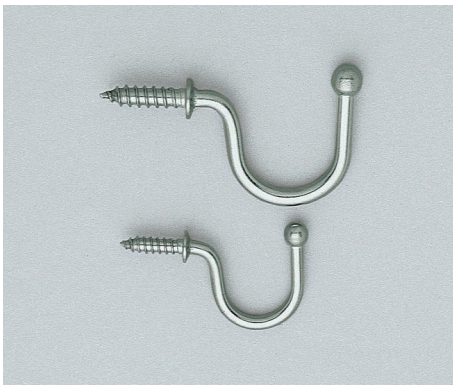

WIRE HOOK

TEST METHOD 4

STAINLESS 304 STEEL

TY

Features

- Hook has ball end, making it safer to use and preventing detachment.

Item Code	Item Name	Material	Finish	D	D ₁	H	d	d ₁	d ₂	d ₃	Load Capacity	Weight	Box	Carton	
110-020-046	TY-20	Stainless Steel (SUS304)	Polished	21.8	11	14	2.7	6.5	4.5	3.3	29.4 N	3 kgf	1.5 g	200 pcs	7200 pcs
110-020-047	TY-25	Stainless Steel (SUS304)	Polished	27	13	17	3	7	5	3.9	29.4 N	3 kgf	3 g	100 pcs	3600 pcs
110-020-048	TY-30	Stainless Steel (SUS304)	Polished	31.2	15	20	3.5	8	6	4.2	68.6 N	7 kgf	5 g	100 pcs	1800 pcs
110-020-049	TY-35	Stainless Steel (SUS304)	Polished	36.5	20	23	4	9	6.5	4.8	68.6 N	7 kgf	7 g	50 pcs	1800 pcs
110-020-050	TY-40	Stainless Steel (SUS304)	Polished	43.5	20	27	4.5	10	7.5	5.4	78.4 N	8 kgf	11 g	50 pcs	900 pcs

WIRE HOOK

TEST METHOD 4

STAINLESS 304 STEEL

TF

Features

- Hook has ball end, making it safer to use and preventing detachment.

Item Code	Item Name	Material	Finish	D	D ₁	H	d	d ₁	d ₂	d ₃	Load Capacity	Weight	Box	Carton	
110-020-055	TF-20	Stainless Steel (SUS304)	Polished	20.8	11	20	2.7	6.5	4.5	3.3	29.4 N	3 kgf	3 g	200 pcs	7200 pcs
110-020-056	TF-30	Stainless Steel (SUS304)	Polished	29.2	15	26	3.5	8	6	4.2	68.6 N	7 kgf	5.5 g	100 pcs	1800 pcs
110-020-057	TF-35	Stainless Steel (SUS304)	Polished	40.5	20	35	4.5	10	7.5	5.4	117.6 N	12 kgf	13.5 g	50 pcs	900 pcs