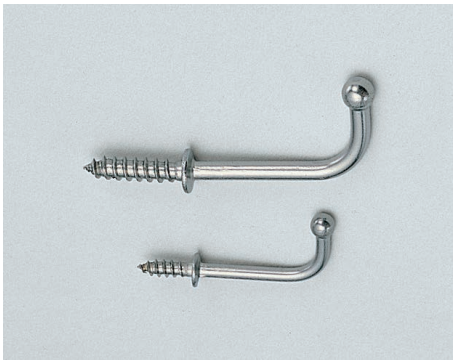

WIRE HOOK

TEST METHOD 4

STAINLESS 304 STEEL

TY

Features

- Hook has ball end, making it safer to use and preventing detachment.

Item Code	Item Name	Material	Finish	D	D ₁	H	d	d ₁	d ₂	d ₃	Load Capacity	Weight	Box	Carton	
110-020-046	TY-20	Stainless Steel (SUS304)	Polished	21.8	11	14	2.7	6.5	4.5	3.3	29.4 N	3 kgf	1.5 g	200 pcs	7200 pcs
110-020-047	TY-25	Stainless Steel (SUS304)	Polished	27	13	17	3	7	5	3.9	29.4 N	3 kgf	3 g	100 pcs	3600 pcs
110-020-048	TY-30	Stainless Steel (SUS304)	Polished	31.2	15	20	3.5	8	6	4.2	68.6 N	7 kgf	5 g	100 pcs	1800 pcs
110-020-049	TY-35	Stainless Steel (SUS304)	Polished	36.5	20	23	4	9	6.5	4.8	68.6 N	7 kgf	7 g	50 pcs	1800 pcs
110-020-050	TY-40	Stainless Steel (SUS304)	Polished	43.5	20	27	4.5	10	7.5	5.4	78.4 N	8 kgf	11 g	50 pcs	900 pcs

WIRE HOOK

TEST METHOD 4

STAINLESS 304 STEEL

TF

Features

- Hook has ball end, making it safer to use and preventing detachment.

Item Code	Item Name	Material	Finish	D	D ₁	H	d	d ₁	d ₂	d ₃	Load Capacity	Weight	Box	Carton	
110-020-055	TF-20	Stainless Steel (SUS304)	Polished	20.8	11	20	2.7	6.5	4.5	3.3	29.4 N	3 kgf	3 g	200 pcs	7200 pcs
110-020-056	TF-30	Stainless Steel (SUS304)	Polished	29.2	15	26	3.5	8	6	4.2	68.6 N	7 kgf	5.5 g	100 pcs	1800 pcs
110-020-057	TF-35	Stainless Steel (SUS304)	Polished	40.5	20	35	4.5	10	7.5	5.4	117.6 N	12 kgf	13.5 g	50 pcs	900 pcs