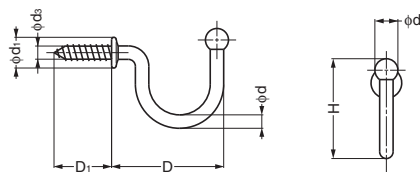

WIRE HOOK

TEST METHOD 4

STAINLESS 304 STEEL

TY

Features

- Hook has ball end, making it safer to use and preventing detachment.

Item Code	Item Name	Material	Finish	D	D ₁	H	d	d ₁	d ₂	d ₃	Load Capacity	Weight	Box	Carton	
110-020-046	TY-20	Stainless Steel (SUS304)	Polished	21.8	11	14	2.7	6.5	4.5	3.3	29.4 N	3 kgf	1.5 g	200 pcs	7200 pcs
110-020-047	TY-25	Stainless Steel (SUS304)	Polished	27	13	17	3	7	5	3.9	29.4 N	3 kgf	3 g	100 pcs	3600 pcs
110-020-048	TY-30	Stainless Steel (SUS304)	Polished	31.2	15	20	3.5	8	6	4.2	68.6 N	7 kgf	5 g	100 pcs	1800 pcs
110-020-049	TY-35	Stainless Steel (SUS304)	Polished	36.5	20	23	4	9	6.5	4.8	68.6 N	7 kgf	7 g	50 pcs	1800 pcs
110-020-050	TY-40	Stainless Steel (SUS304)	Polished	43.5	20	27	4.5	10	7.5	5.4	78.4 N	8 kgf	11 g	50 pcs	900 pcs

WIRE HOOK

TEST METHOD 4

STAINLESS 304 STEEL

TF

Features

- Hook has ball end, making it safer to use and preventing detachment.

Item Code	Item Name	Material	Finish	D	D ₁	H	d	d ₁	d ₂	d ₃	Load Capacity	Weight	Box	Carton	
110-020-055	TF-20	Stainless Steel (SUS304)	Polished	20.8	11	20	2.7	6.5	4.5	3.3	29.4 N	3 kgf	3 g	200 pcs	7200 pcs
110-020-056	TF-30	Stainless Steel (SUS304)	Polished	29.2	15	26	3.5	8	6	4.2	68.6 N	7 kgf	5.5 g	100 pcs	1800 pcs
110-020-057	TF-35	Stainless Steel (SUS304)	Polished	40.5	20	35	4.5	10	7.5	5.4	117.6 N	12 kgf	13.5 g	50 pcs	900 pcs