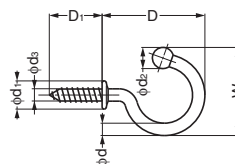

WIRE HOOK

TEST METHOD 4

STAINLESS 304 STEEL

TF

Features

- Hook has ball end, making it safer to use and preventing detachment.

Item Code	Item Name	Material	Finish	D	D ₁	H	d	d ₁	d ₂	d ₃	Load Capacity	Weight	Box	Carton	
110-020-055	TF-20	Stainless Steel (SUS304)	Polished	20.8	11	20	2.7	6.5	4.5	3.3	29.4 N	3 kgf	3 g	200 pcs	7200 pcs
110-020-056	TF-30	Stainless Steel (SUS304)	Polished	29.2	15	26	3.5	8	6	4.2	68.6 N	7 kgf	5.5 g	100 pcs	1800 pcs
110-020-057	TF-35	Stainless Steel (SUS304)	Polished	40.5	20	35	4.5	10	7.5	5.4	117.6 N	12 kgf	13.5 g	50 pcs	900 pcs

WIRE HOOK

TEST METHOD 4

STAINLESS 304 STEEL

TL

Features

- Hook has ball end, making it safer to use and preventing detachment.

Item Code	Item Name	Material	Finish	D	D ₁	W	d	d ₁	d ₂	d ₃	Load Capacity	Weight	Box	Carton	
110-020-062	TL-15	Stainless Steel (SUS304)	Polished	16.8	11	15	2.7	6.5	4.5	3.3	49 N	5 kgf	1.9 g	200 pcs	7200 pcs
110-020-063	TL-20	Stainless Steel (SUS304)	Polished	22.8	11	20	2.7	6.5	4.5	3.3	49 N	5 kgf	2.1 g	100 pcs	3600 pcs
110-020-064	TL-30	Stainless Steel (SUS304)	Polished	29.2	15	25	3.5	8	6	4.2	49 N	5 kgf	6 g	50 pcs	900 pcs
110-020-065	TL-40	Stainless Steel (SUS304)	Polished	40.5	20	34	4.5	10	7.5	5.4	117.6 N	12 kgf	13.5 g	50 pcs	900 pcs