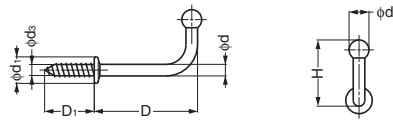

WIRE HOOK

TEST METHOD 4

STAINLESS 304 STEEL

TY

Features

- Hook has ball end, making it safer to use and preventing detachment.

Item Code	Item Name	Material	Finish	D	D ₁	H	d	d ₁	d ₂	d ₃	Load Capacity	Weight	Box	Carton	
110-020-046	TY-20	Stainless Steel (SUS304)	Polished	21.8	11	14	2.7	6.5	4.5	3.3	29.4 N	3 kgf	1.5 g	200 pcs	7200 pcs
110-020-047	TY-25	Stainless Steel (SUS304)	Polished	27	13	17	3	7	5	3.9	29.4 N	3 kgf	3 g	100 pcs	3600 pcs
110-020-048	TY-30	Stainless Steel (SUS304)	Polished	31.2	15	20	3.5	8	6	4.2	68.6 N	7 kgf	5 g	100 pcs	1800 pcs
110-020-049	TY-35	Stainless Steel (SUS304)	Polished	36.5	20	23	4	9	6.5	4.8	68.6 N	7 kgf	7 g	50 pcs	1800 pcs
110-020-050	TY-40	Stainless Steel (SUS304)	Polished	43.5	20	27	4.5	10	7.5	5.4	78.4 N	8 kgf	11 g	50 pcs	900 pcs

WIRE HOOK

TEST METHOD 4

STAINLESS 304 STEEL

TF

Features

- Hook has ball end, making it safer to use and preventing detachment.

Item Code	Item Name	Material	Finish	D	D ₁	H	d	d ₁	d ₂	d ₃	Load Capacity	Weight	Box	Carton	
110-020-055	TF-20	Stainless Steel (SUS304)	Polished	20.8	11	20	2.7	6.5	4.5	3.3	29.4 N	3 kgf	3 g	200 pcs	7200 pcs
110-020-056	TF-30	Stainless Steel (SUS304)	Polished	29.2	15	26	3.5	8	6	4.2	68.6 N	7 kgf	5.5 g	100 pcs	1800 pcs
110-020-057	TF-35	Stainless Steel (SUS304)	Polished	40.5	20	35	4.5	10	7.5	5.4	117.6 N	12 kgf	13.5 g	50 pcs	900 pcs