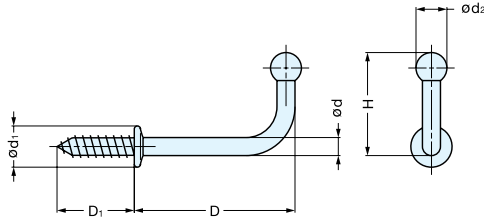

# WIRE HOOK

TY

Material	Finish
304 Stainless Steel	Polished

Item No.	D	D <sub>1</sub>	H	d	d <sub>1</sub>	d <sub>2</sub>	Load Capacity (kg)	Weight (g)	Box (pcs)	Carton (pcs)
TY-20	21.8 ( 55/64" )	11	14 ( 35/64" )	2.7	6.5	4.5	3 ( 6.6 lbs )	1.5	200	7200
TY-25	27.0 ( 1-1/16" )	13	17 ( 43/64" )	3.0	7.0	5.0		3.0		
TY-30	31.2 ( 1-7/32" )	15	20 ( 25/32" )	3.5	8.0	6.0	7 ( 15.4 lbs )	5.0	100	1800
TY-35-15	36.5 ( 1-7/16" )		23 ( 29/32" )	4.0	9.0	6.5		7.0		
TY-40-15	43.5 ( 1-23/32" )		27 ( 1-1/16" )	4.5	10.0	7.5		8 ( 17.6 lbs )		

# WIRE HOOK

TF

Material	Finish
304 Stainless Steel	Polished

Item No.	D	D <sub>1</sub>	H	d	d <sub>1</sub>	d <sub>2</sub>	Load Capacity (kg)	Weight (g)	Box (pcs)	Carton (pcs)
TF-20	20.8 ( 13/16" )	11	20 ( 25/32" )	2.7	6.5	4.5	3 ( 6.6 lbs )	3.0	200	7200
TF-30	29.2 ( 1-5/32" )	15	26 ( 1-1/32" )	3.5	8.0	6.0	7 ( 15.4 lbs )	5.5	100	1800
TF-35	40.5 ( 1-19/32" )	20	35 ( 1-3/8" )	4.5	10.0	7.5	12 ( 26.0 lbs )	13.5	50	900

# WIRE HOOK

TL

Material	Finish
304 Stainless Steel	Polished

Item No.	D	D <sub>1</sub>	H	d	d <sub>1</sub>	d <sub>2</sub>	Load Capacity (kg)	Weight (g)	Box (pcs)	Carton (pcs)
TL-15	16.8 ( 21/32" )	11	15 ( 19/32" )	2.7	6.5	4.5	5 ( 11 lbs )	1.9	200	7200
TL-20	22.8 ( 29/32" )		20 ( 25/32" )					2.1		
TL-30	29.2 ( 1-5/32" )	15	25 ( 63/64" )	6.0	50	900				
TL-40	40.5 ( 1-19/32" )	20	34 ( 1-11/32" )	4.5			10.0	7.5	12 ( 26 lbs )	13.5