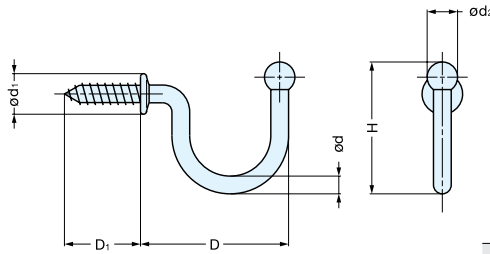

# WIRE HOOK

TY

Material	Finish
304 Stainless Steel	Polished

Item No.	D	D <sub>1</sub>	H	d	d <sub>1</sub>	d <sub>2</sub>	Load Capacity (kg)	Weight (g)	Box (pcs)	Carton (pcs)
TY-20	21.8 ( 55/64" )	11	14 ( 35/64" )	2.7	6.5	4.5	3 ( 6.6 lbs )	1.5	200	7200
TY-25	27.0 ( 1-1/16" )	13	17 ( 43/64" )	3.0	7.0	5.0		3.0		
TY-30	31.2 ( 1-7/32" )	15	20 ( 25/32" )	3.5	8.0	6.0	7 ( 15.4 lbs )	5.0	100	1800
TY-35-15	36.5 ( 1-7/16" )		23 ( 29/32" )	4.0	9.0	6.5		7.0		
TY-40-15	43.5 ( 1-23/32" )		27 ( 1-1/16" )	4.5	10.0	7.5		8 ( 17.6 lbs )		

# WIRE HOOK

TF

Material	Finish
304 Stainless Steel	Polished

Item No.	D	D <sub>1</sub>	H	d	d <sub>1</sub>	d <sub>2</sub>	Load Capacity (kg)	Weight (g)	Box (pcs)	Carton (pcs)
TF-20	20.8 ( 13/16" )	11	20 ( 25/32" )	2.7	6.5	4.5	3 ( 6.6 lbs )	3.0	200	7200
TF-30	29.2 ( 1-5/32" )	15	26 ( 1-1/32" )	3.5	8.0	6.0	7 ( 15.4 lbs )	5.5	100	1800
TF-35	40.5 ( 1-19/32" )	20	35 ( 1-3/8" )	4.5	10.0	7.5	12 ( 26.0 lbs )	13.5	50	900

# WIRE HOOK

TL

Material	Finish
304 Stainless Steel	Polished

Item No.	D	D <sub>1</sub>	H	d	d <sub>1</sub>	d <sub>2</sub>	Load Capacity (kg)	Weight (g)	Box (pcs)	Carton (pcs)
TL-15	16.8 ( 21/32" )	11	15 ( 19/32" )	2.7	6.5	4.5	5 ( 11 lbs )	1.9	200	7200
TL-20	22.8 ( 29/32" )		20 ( 25/32" )					2.1		
TL-30	29.2 ( 1-5/32" )	15	25 ( 63/64" )	6.0	50	900				
TL-40	40.5 ( 1-19/32" )	20	34 ( 1-11/32" )	4.5			10.0	7.5	12 ( 26 lbs )	13.5