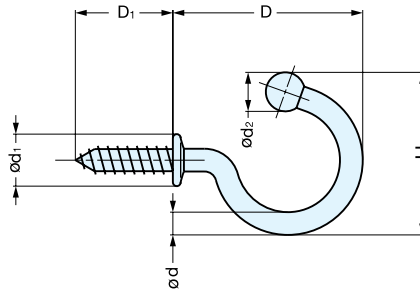

# WIRE HOOK

TY

Material	Finish
304 Stainless Steel	Polished

Item No.	D	D <sub>1</sub>	H	d	d <sub>1</sub>	d <sub>2</sub>	Load Capacity (kg)	Weight (g)	Box (pcs)	Carton (pcs)
TY-20	21.8 ( 55/64" )	11	14 ( 35/64" )	2.7	6.5	4.5	3 ( 6.6 lbs )	1.5	200	7200
TY-25	27.0 ( 1-1/16" )	13	17 ( 43/64" )	3.0	7.0	5.0		3.0		
TY-30	31.2 ( 1-7/32" )	15	20 ( 25/32" )	3.5	8.0	6.0	7 ( 15.4 lbs )	5.0	100	1800
TY-35-15	36.5 ( 1-7/16" )		23 ( 29/32" )	4.0	9.0	6.5		7.0		
TY-40-15	43.5 ( 1-23/32" )		27 ( 1-1/16" )	4.5	10.0	7.5		8 ( 17.6 lbs )		

# WIRE HOOK

TF

Material	Finish
304 Stainless Steel	Polished

Item No.	D	D <sub>1</sub>	H	d	d <sub>1</sub>	d <sub>2</sub>	Load Capacity (kg)	Weight (g)	Box (pcs)	Carton (pcs)
TF-20	20.8 ( 13/16" )	11	20 ( 25/32" )	2.7	6.5	4.5	3 ( 6.6 lbs )	3.0	200	7200
TF-30	29.2 ( 1-5/32" )	15	26 ( 1-1/32" )	3.5	8.0	6.0	7 ( 15.4 lbs )	5.5	100	1800
TF-35	40.5 ( 1-19/32" )	20	35 ( 1-3/8" )	4.5	10.0	7.5	12 ( 26.0 lbs )	13.5	50	900

# WIRE HOOK

TL

Material	Finish
304 Stainless Steel	Polished

Item No.	D	D <sub>1</sub>	H	d	d <sub>1</sub>	d <sub>2</sub>	Load Capacity (kg)	Weight (g)	Box (pcs)	Carton (pcs)
TL-15	16.8 ( 21/32" )	11	15 ( 19/32" )	2.7	6.5	4.5	5 ( 11 lbs )	1.9	200	7200
TL-20	22.8 ( 29/32" )		20 ( 25/32" )					2.1		
TL-30	29.2 ( 1-5/32" )	15	25 ( 63/64" )	6.0	50	900				
TL-40	40.5 ( 1-19/32" )	20	34 ( 1-11/32" )	4.5			10.0	7.5	12 ( 26 lbs )	13.5