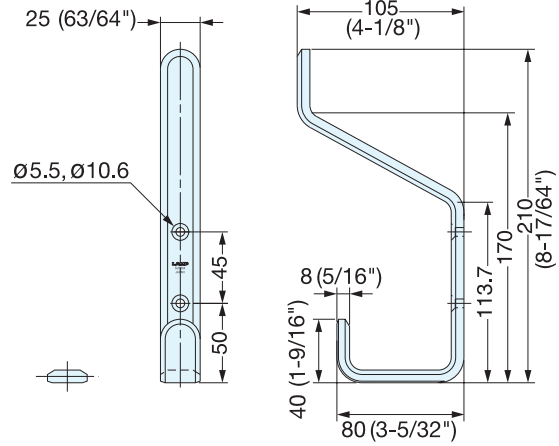

LARGE HOOK

XL-SB210

Mirror

Satin

- Stainless steel hook with dimensional design.
- Two-in-one hook.

Item No.	Load Capacity (kg)		Weight (g)	Box (pcs)	Carton (pcs)
	Upper	Lower			
XL-SB210/M	20 (44 lbs)	38 (83 lbs)	500	2	20
XL-SB210/S					

Material	Finish
304 Stainless Steel	Mirror (M), Satin (S)

LARGE HOOK

XL-SF115

Mirror

Satin

- Stainless steel hook with dimensional design.

Item No.	Load Capacity (kg)	Weight (g)	Box (pcs)	Carton (pcs)
XL-SF115/M	38 (83 lbs)	280	4	40
XL-SF115/S				

Material	Finish
304 Stainless Steel	Mirror (M), Satin (S)