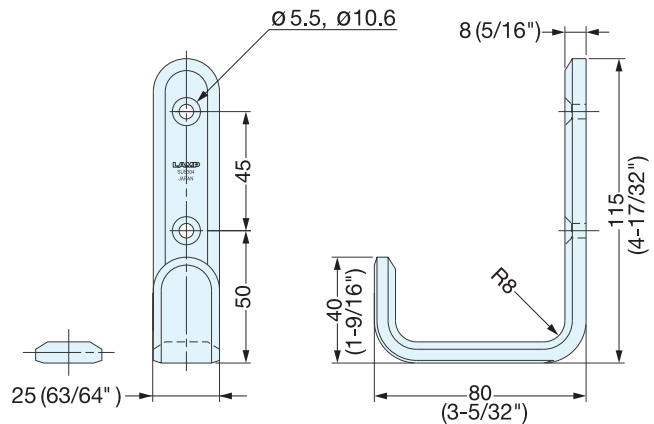

LARGE HOOK

XL-SB210

Mirror

Satin

- Stainless steel hook with dimensional design.
- Two-in-one hook.

Item No.	Load Capacity (kg)		Weight (g)	Box (pcs)	Carton (pcs)
	Upper	Lower			
XL-SB210/M	20 (44 lbs)	38 (83 lbs)	500	2	20
XL-SB210/S					

Material	Finish
304 Stainless Steel	Mirror (M), Satin (S)

LARGE HOOK

XL-SF115

Mirror

Satin

- Stainless steel hook with dimensional design.

Item No.	Load Capacity (kg)	Weight (g)	Box (pcs)	Carton (pcs)
XL-SF115/M	38 (83 lbs)	280	4	40
XL-SF115/S				

Material	Finish
304 Stainless Steel	Mirror (M), Satin (S)