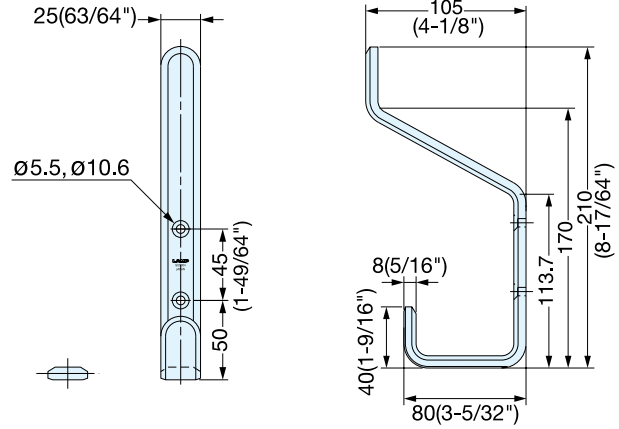

HOOK

XL-SB210

Mirror

Satin

- Stainless steel bracket with dimensional design.
- Two-in-one hook.

Item No.	Load Capacity (kg)		Weight (g)	Box (pcs)	Carton (pcs)
	Upper	Lower			
XL-SB210/M	20 (44 lbs)	38 (83 lbs)	500	2	20
XL-SB210/S					

Material	Finish
304 Stainless Steel	Mirror (M)/Satin (S)

HOOK

XL-SF115

Mirror

Satin

- Stainless steel bracket with dimensional design.

Item No.	Load Capacity (kg)	Weight (g)	Box (pcs)	Carton (pcs)
XL-SF115/M	38 (83 lbs)	280	4	40
XL-SF115/S				

Material	Finish
304 Stainless Steel	Mirror (M)/Satin (S)