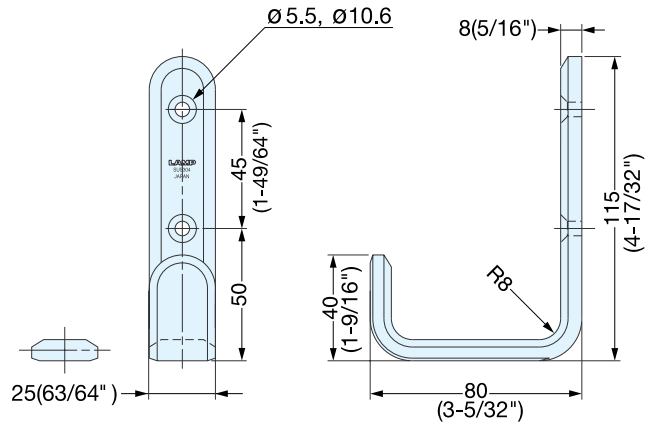

HOOK

XL-SB210

Mirror

Satin

- Stainless steel bracket with dimensional design.
- Two-in-one hook.

Item No.	Load Capacity (kg)		Weight (g)	Box (pcs)	Carton (pcs)
	Upper	Lower			
XL-SB210/M	20 (44 lbs)	38 (83 lbs)	500	2	20
XL-SB210/S					

Material	Finish
304 Stainless Steel	Mirror (M)/Satin (S)

HOOK

XL-SF115

Mirror

Satin

- Stainless steel bracket with dimensional design.

Item No.	Load Capacity (kg)	Weight (g)	Box (pcs)	Carton (pcs)
XL-SF115/M	38 (83 lbs)	280	4	40
XL-SF115/S				

Material	Finish
304 Stainless Steel	Mirror (M)/Satin (S)