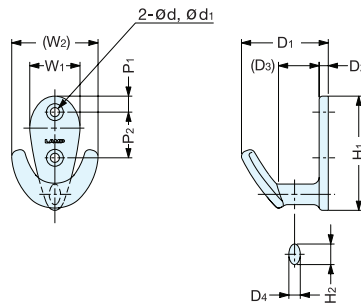

HOOK

XL-HJT

Mirror

Mirror and Satin combination

- 304 stainless steel hooks.
- Available in Mirror (M) or Combination of Mirror and Satin (TT) finish.

Item No.	D	W	H	H ₁	P ₁	P ₂	Load Capacity (kg)	Weight (g)	Box (pcs)	Carton (pcs)
XL-HJT-55/M	33	15.0	55	23	8	19	10 (22.0 lbs)	34	30	300
XL-HJT-55/TT		15.5								
XL-HJT-70/M	43	18.0	70	30	10	23	8 (17.6 lbs)	53	20	200
XL-HJT-70/TT		18.5								

Material	Finish	
	M	TT
304 Stainless Steel	Mirror	Mirror and Satin Combination

HOOK

HJT

- 4mm thick material designed for excellent durability.

Item No.	D	H	H ₁	t	W	C ₁	C ₂	Load Capacity (kg)	Weight (g)	Box (pcs)	Carton (pcs)
HJT-55	33	55	23	4	15	8	19	10 (22.0 lbs)	34	30	300
HJT-70	43	70	30	4	18	10	23	8 (17.6 lbs)	53	20	200

Material	Finish
304 Stainless Steel	Satin

FORK HOOK

EU

- Hook with unique design.
- Can hang 3 items at the same time: two on the tips and one on the neck.
- Two-tip shape ideal to hang hats, caps etc.

Item No.	W ₁	(W ₂)	D ₁	D ₂	(D ₃)	D ₄	H ₁	H ₂	d	d ₁	P ₁	P ₂
EU-50	22	38 (1-1/2")	38 (1-1/2")	4	17.8	5	50 (1-31/32")	9	4	7.4	7	20
EU-72	32	56 (2-13/64")	52 (2-3/64")	6	23.0	8	72 (2-53/64")	14	4.6	8.6	10	34