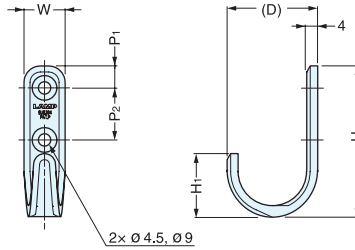

HOOK

XL-HJT

Mirror

Mirror and Satin combination

- 304 stainless steel hooks.
- Available in Mirror (M) or Combination of Mirror and Satin (TT) finish.

Item No.	D	W	H	H ₁	P ₁	P ₂	Load Capacity (kg)	Weight (g)	Box (pcs)	Carton (pcs)
XL-HJT-55/M	33	15.0	55	23	8	19	10 (22.0 lbs)	34	30	300
XL-HJT-55/TT		15.5								
XL-HJT-70/M	43	18.0	70	30	10	23	8 (17.6 lbs)	53	20	200
XL-HJT-70/TT		18.5								

Material	Finish	
	M	TT
304 Stainless Steel	Mirror	Mirror and Satin Combination

HOOK

HJT

- 4mm thick material designed for excellent durability.

Item No.	D	H	H ₁	t	W	C ₁	C ₂	Load Capacity (kg)	Weight (g)	Box (pcs)	Carton (pcs)
HJT-55	33	55	23	4	15	8	19	10 (22.0 lbs)	34	30	300
HJT-70	43	70	30	4	18	10	23	8 (17.6 lbs)	53	20	200

Material	Finish
304 Stainless Steel	Satin

FORK HOOK

EU

- Hook with unique design.
- Can hang 3 items at the same time: two on the tips and one on the neck.
- Two-tip shape ideal to hang hats, caps etc.

Item No.	W ₁	(W ₂)	D ₁	D ₂	(D ₃)	D ₄	H ₁	H ₂	d	d ₁	P ₁	P ₂
EU-50	22	38 (1-1/2")	38 (1-1/2")	4	17.8	5	50 (1-31/32")	9	4	7.4	7	20
EU-72	32	56 (2-13/64")	52 (2-3/64")	6	23.0	8	72 (2-53/64")	14	4.6	8.6	10	34