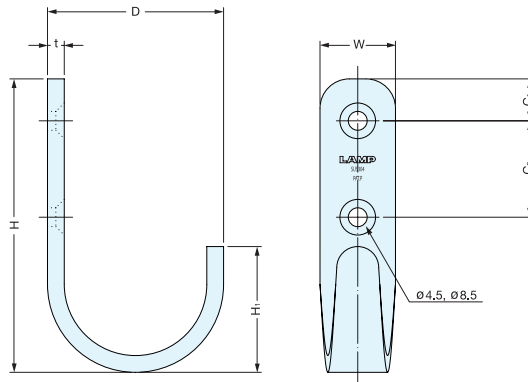

HOOK

XL-HJT

Mirror

Mirror and Satin combination

- 304 stainless steel hooks.
- Available in Mirror (M) or Combination of Mirror and Satin (TT) finish.

Item No.	D	W	H	H ₁	P ₁	P ₂	Load Capacity (kg)	Weight (g)	Box (pcs)	Carton (pcs)
XL-HJT-55/M	33	15.0	55	23	8	19	10 (22.0 lbs)	34	30	300
XL-HJT-55/TT		15.5								
XL-HJT-70/M	43	18.0	70	30	10	23	8 (17.6 lbs)	53	20	200
XL-HJT-70/TT		18.5								

Material	Finish	
	M	TT
304 Stainless Steel	Mirror	Mirror and Satin Combination

HOOK

HJT

- 4mm thick material designed for excellent durability.

Item No.	D	H	H ₁	t	W	C ₁	C ₂	Load Capacity (kg)	Weight (g)	Box (pcs)	Carton (pcs)
HJT-55	33	55	23	4	15	8	19	10 (22.0 lbs)	34	30	300
HJT-70	43	70	30	4	18	10	23	8 (17.6 lbs)	53	20	200

Material	Finish
304 Stainless Steel	Satin

FORK HOOK

EU

- Hook with unique design.
- Can hang 3 items at the same time: two on the tips and one on the neck.
- Two-tip shape ideal to hang hats, caps etc.

Item No.	W ₁	(W ₂)	D ₁	D ₂	(D ₃)	D ₄	H ₁	H ₂	d	d ₁	P ₁	P ₂
EU-50	22	38 (1-1/2")	38 (1-1/2")	4	17.8	5	50 (1-31/32")	9	4	7.4	7	20
EU-72	32	56 (2-13/64")	52 (2-3/64")	6	23.0	8	72 (2-53/64")	14	4.6	8.6	10	34

Item No.	Load Capacity (kg)	Weight (g)	Box (pcs)	Carton (pcs)
EU-50	20 (44 lbs)	42	20	120
EU-72	30 (66 lbs)	118	10	60

Material	Finish
316 Stainless Steel	Mirror