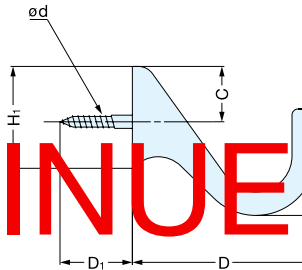

HOOK

BH

**DISCONTINUED

Material	Finish
304 Stainless Steel	Mirror

Item No.	D	D₁	W	H	H₁	H₂	d	C	Load Capacity (kg)	Weight (g)	Box (pcs)	Carton (pcs)
BH-S	33 (1-19/64")	17	9	29 (1-9/64")	16	20	3.1	8	5 (11 lbs)	15	30	600