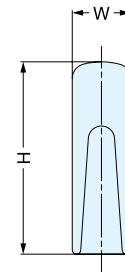

# HOOK

PF

• For Dry Wall Mount

Material	Finish
304 Stainless Steel	Mirror

Item No.	D	W	H	H <sub>1</sub>	t	Weight (g)	Box (pcs)	Carton (pcs)
PF-22	22 ( 7/8" )	9	30 (1-3/16")	16	3	14	20	200
PF-30	30 (1-3/16")	10	35 (1-3/8")	22	4	24		

# HOOK

CH

Material	Finish
304 Stainless Steel	Mirror

Item No.	D	D <sub>1</sub>	W	H	H <sub>1</sub>	d	C	t	Load Capacity (kg)	Weight (g)	Box (pcs)	Carton (pcs)
CH-S	22 ( 7/8" )	17	9	27 ( 1-1/16" )	15	3.1	9	4	5 (11.0 lbs)	10.0	30	600
CH-L	30 (1-3/16")		10	33 (1-19/64" )	22			11	5	8 (17.6 lbs)	18.5	20

# HOOK

BH

**\*\*DISCONTINUED**

Material	Finish
304 Stainless Steel	Mirror

Item No.	D	D <sub>1</sub>	W	H	H <sub>1</sub>	H <sub>2</sub>	d	C	Load Capacity (kg)	Weight (g)	Box (pcs)	Carton (pcs)
BH-S	33 (1-19/64")	17	9	29 (1-9/64")	16	20	3.1	8	5 (11 lbs)	15	30	600