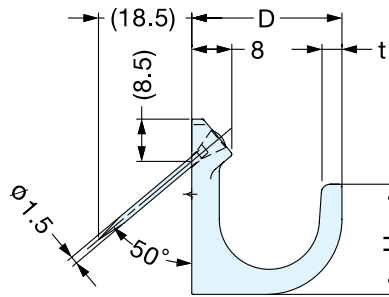

# HOOK

PF

• For Dry Wall Mount

Material	Finish
304 Stainless Steel	Mirror

Item No.	D	W	H	H <sub>1</sub>	t	Weight (g)	Box (pcs)	Carton (pcs)
PF-22	22 ( 7/8" )	9	30 (1-3/16")	16	3	14	20	200
PF-30	30 (1-3/16")	10	35 (1-3/8")	22	4	24		

# HOOK

CH

Material	Finish
304 Stainless Steel	Mirror

Item No.	D	D <sub>1</sub>	W	H	H <sub>1</sub>	d	C	t	Load Capacity (kg)	Weight (g)	Box (pcs)	Carton (pcs)
CH-S	22 ( 7/8" )	17	9	27 ( 1-1/16" )	15	3.1	9	4	5 (11.0 lbs)	10.0	30	600
CH-L	30 (1-3/16")		10	33 (1-19/64" )	22			11	5	8 (17.6 lbs)	18.5	20

# HOOK

BH

**\*\*DISCONTINUED**

Material	Finish
304 Stainless Steel	Mirror

Item No.	D	D <sub>1</sub>	W	H	H <sub>1</sub>	H <sub>2</sub>	d	C	Load Capacity (kg)	Weight (g)	Box (pcs)	Carton (pcs)
BH-S	33 (1-19/64")	17	9	29 (1-9/64")	16	20	3.1	8	5 (11 lbs)	15	30	600