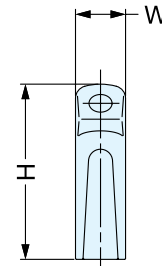

# HOOK

PF

• For Dry Wall Mount

Material	Finish
304 Stainless Steel	Mirror

Item No.	D	W	H	H <sub>1</sub>	t	Weight (g)	Box (pcs)	Carton (pcs)
PF-22	22 ( 7/8" )	9	30 (1-3/16")	16	3	14	20	200
PF-30	30 (1-3/16")	10	35 (1-3/8")	22	4	24		

# HOOK

CH

Material	Finish
304 Stainless Steel	Mirror

Item No.	D	D <sub>1</sub>	W	H	H <sub>1</sub>	d	C	t	Load Capacity (kg)	Weight (g)	Box (pcs)	Carton (pcs)
CH-S	22 ( 7/8" )	17	9	27 ( 1-1/16" )	15	3.1	9	4	5 (11.0 lbs)	10.0	30	600
CH-L	30 (1-3/16")		10	33 (1-19/64" )	22			11	5	8 (17.6 lbs)	18.5	20

# HOOK

BH

**\*\*DISCONTINUED**

Material	Finish
304 Stainless Steel	Mirror

Item No.	D	D <sub>1</sub>	W	H	H <sub>1</sub>	H <sub>2</sub>	d	C	Load Capacity (kg)	Weight (g)	Box (pcs)	Carton (pcs)
BH-S	33 (1-19/64")	17	9	29 (1-9/64")	16	20	3.1	8	5 (11 lbs)	15	30	600