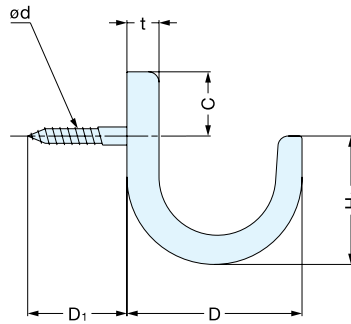

# HOOK

PF

• For Dry Wall Mount

Material	Finish
304 Stainless Steel	Mirror

Item No.	D	W	H	H <sub>1</sub>	t	Weight (g)	Box (pcs)	Carton (pcs)
PF-22	22 ( 7/8" )	9	30 (1-3/16")	16	3	14	20	200
PF-30	30 (1-3/16")	10	35 (1-3/8")	22	4	24		

UTILITY HOOKS

# HOOK

CH

Material	Finish
304 Stainless Steel	Mirror

Item No.	D	D <sub>1</sub>	W	H	H <sub>1</sub>	d	C	t	Load Capacity (kg)	Weight (g)	Box (pcs)	Carton (pcs)
CH-S	22 ( 7/8" )	17	9	27 ( 1-1/16" )	15	3.1	9	4	5 (11.0 lbs)	10.0	30	600
CH-L	30 (1-3/16")		10	33 (1-19/64" )	22			11	5	8 (17.6 lbs)	18.5	20

# HOOK

BH

**\*\*DISCONTINUED**

Material	Finish
304 Stainless Steel	Mirror

Item No.	D	D <sub>1</sub>	W	H	H <sub>1</sub>	H <sub>2</sub>	d	C	Load Capacity (kg)	Weight (g)	Box (pcs)	Carton (pcs)
BH-S	33 (1-19/64")	17	9	29 (1-9/64")	16	20	3.1	8	5 (11 lbs)	15	30	600