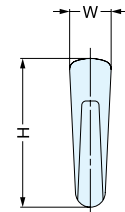

# HOOK

PF

• For Dry Wall Mount

Material	Finish
304 Stainless Steel	Mirror

Item No.	D	W	H	H <sub>1</sub>	t	Weight (g)	Box (pcs)	Carton (pcs)
PF-22	22 ( 7/8" )	9	30 (1-3/16")	16	3	14	20	200
PF-30	30 (1-3/16")	10	35 (1-3/8")	22	4	24		

# HOOK

CH

Material	Finish
304 Stainless Steel	Mirror

Item No.	D	D <sub>1</sub>	W	H	H <sub>1</sub>	d	C	t	Load Capacity (kg)	Weight (g)	Box (pcs)	Carton (pcs)
CH-S	22 ( 7/8" )	17	9	27 ( 1-1/16" )	15	3.1	9	4	5 (11.0 lbs)	10.0	30	600
CH-L	30 (1-3/16")		10	33 (1-19/64" )	22			11	5	8 (17.6 lbs)	18.5	20

# HOOK

BH

**\*\*DISCONTINUED**

Material	Finish
304 Stainless Steel	Mirror

Item No.	D	D <sub>1</sub>	W	H	H <sub>1</sub>	H <sub>2</sub>	d	C	Load Capacity (kg)	Weight (g)	Box (pcs)	Carton (pcs)
BH-S	33 (1-19/64")	17	9	29 (1-9/64")	16	20	3.1	8	5 (11 lbs)	15	30	600