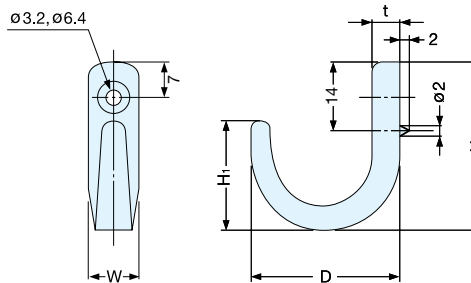

# DS-H-50, 60

• Ideal for undermount applications.

Material	Finish
303 Stainless Steel	Mirror

Item No.	D	C	H	H <sub>1</sub>	L	M	t	Load Capacity (kg)	Weight (g)	Box (pcs)
DS-H-50	50	35	70 ( 2-3/4" )	30	55 (2-5/32")	20	6	10 (22 lbs)	100	5
DS-H-60	60		100 ( 3-15/16" )	40					105	

# KB-H-35, 40

Material	Finish
303 Stainless Steel	Mirror

Item No.	D	C	H	H <sub>1</sub>	L	M	t	Load Capacity (kg)	Weight (g)	Box (pcs)
KB-H-35	35	27	45 (1-25/32")	22	40 (1-37/64")	13	4	20 (44 lbs)	50	10
KB-H-40	40		50 (1-31/32")	25					55	

# TA-3

Material	Finish
304 Stainless Steel	Mirror

Item No.	D	W	H	H <sub>1</sub>	t	Load Capacity (kg)	Weight (g)	Box (pcs)	Carton (pcs)
TA-3S	22 ( 7/8" )	9	29 ( 1-9/64" )	16	4.0	16 (35 lbs)	10	30	600
TA-3L	30 ( 1-3/16" )	10	34 ( 1-11/32" )	22	5.5		19	20	400