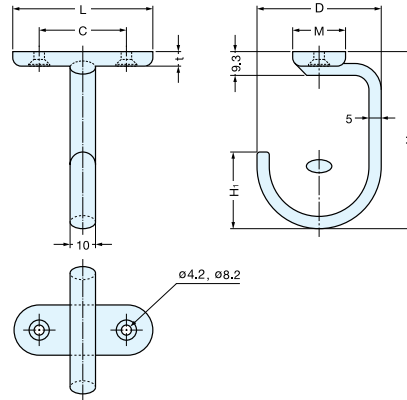

# DS-H-50, 60

• Ideal for undermount applications.

Material	Finish
303 Stainless Steel	Mirror

Item No.	D	C	H	H <sub>1</sub>	L	M	t	Load Capacity (kg)	Weight (g)	Box (pcs)
DS-H-50	50	35	70 ( 2-3/4" )	30	55 (2-5/32")	20	6	10 (22 lbs)	100	5
DS-H-60	60		100 ( 3-15/16" )	40					105	

# KB-H-35, 40

Material	Finish
303 Stainless Steel	Mirror

Item No.	D	C	H	H <sub>1</sub>	L	M	t	Load Capacity (kg)	Weight (g)	Box (pcs)
KB-H-35	35	27	45 (1-25/32")	22	40 (1-37/64")	13	4	20 (44 lbs)	50	10
KB-H-40	40		50 (1-31/32")	25					55	

# TA-3

Material	Finish
304 Stainless Steel	Mirror

Item No.	D	W	H	H <sub>1</sub>	t	Load Capacity (kg)	Weight (g)	Box (pcs)	Carton (pcs)
TA-3S	22 ( 7/8" )	9	29 ( 1-9/64" )	16	4.0	16 (35 lbs)	10	30	600
TA-3L	30 ( 1-3/16" )	10	34 ( 1-11/32" )	22	5.5		19	20	400