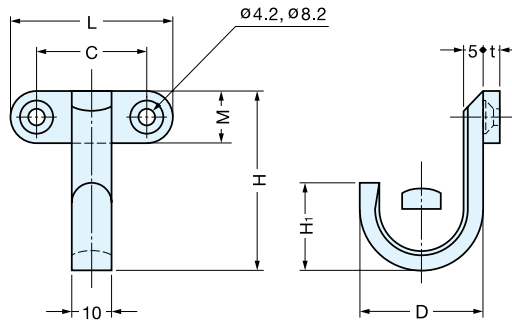

# DS-H-50, 60

• Ideal for undermount applications.

Material	Finish
303 Stainless Steel	Mirror

Item No.	D	C	H	H <sub>1</sub>	L	M	t	Load Capacity (kg)	Weight (g)	Box (pcs)
DS-H-50	50	35	70 ( 2-3/4" )	30	55 (2-5/32")	20	6	10 (22 lbs)	100	5
DS-H-60	60		100 ( 3-15/16" )	40					105	

# KB-H-35, 40

Material	Finish
303 Stainless Steel	Mirror

Item No.	D	C	H	H <sub>1</sub>	L	M	t	Load Capacity (kg)	Weight (g)	Box (pcs)
KB-H-35	35	27	45 (1-25/32")	22	40 (1-37/64")	13	4	20 (44 lbs)	50	10
KB-H-40	40		50 (1-31/32")	25					55	

# TA-3

Material	Finish
304 Stainless Steel	Mirror

Item No.	D	W	H	H <sub>1</sub>	t	Load Capacity (kg)	Weight (g)	Box (pcs)	Carton (pcs)
TA-3S	22 ( 7/8" )	9	29 ( 1-9/64" )	16	4.0	16 (35 lbs)	10	30	600
TA-3L	30 ( 1-3/16" )	10	34 ( 1-11/32" )	22	5.5		19	20	400