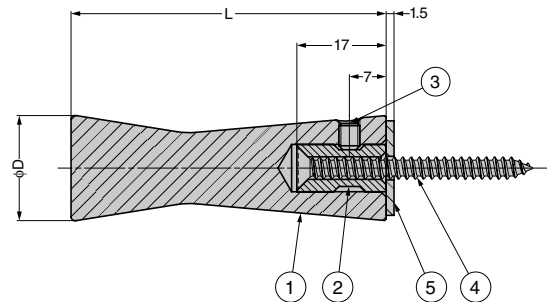

STAINLESS STEEL HOOK

TEST METHOD 4

SUS

HK-DF

Features

- Integrated design with HK-DF-G for glass (see above).
- Symmetrical design for easy installation.

Parts Included

- Countersunk head tapping screw 4x50
- Washer

No.	Part Name	Material	Finish
①	Body	Stainless Steel (SUS303)	Polished
②	Block	Stainless Steel (SUS303)	Polished
③	Hexagon Socket Set Screw M4x5	Stainless Steel	Plain
④	Binding Head Tapping Screw	Steel	Coloured Zinc Chromate
⑤	Washer	Stainless Steel	Plain