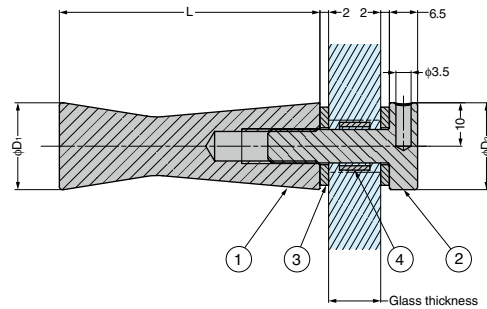

STAINLESS STEEL HOOK

TEST METHOD 4

TEMPERED GLASS

SUS

HK-DF-G

Features

- Recommended for use in shower booths, glass partitions and other glass applications.
- A hook with the same design is also available, allowing for fully design coordinated interiors.
- Screws are hidden, providing a clean appearance.
- Due to its cone shape, there is no up direction or down direction, allowing the hook to be installed at any angle with ease.
- The matte black finish is coated with a special chromate. This type combines the desirable glossiness of paint with the unique strength of plating.

Parts Included

- Gasket
- Tube

No.	Part Name	Material	Finish / Colour
①	Body	Stainless Steel (SUS303)	Polished
②	Base	Stainless Steel (SUS303)	Polished
③	Gasket	POM	Plain/Black
④	Tube	PVC	Plain/Clear

Cut Out Dimensions for Glass

CAD	Item Code	Item Name	Finish/Colour	D ₁	D ₂	L	Glass Thickness	Load Capacity N	Load Capacity kgf	Weight (g)	Box (pcs)	Carton (pcs)	
2D3D	110-033-706	HK-DF-18G	Polished	18	18	38	8 - 12	150	15.2	70	25	100	
2D3D	110-041-247	HK-DF-18G-BL	Chromate Finish/Matte Black								25	100	
2D3D	110-033-707	HK-DF-20G	Polished	20	20	60					123	25	100
2D3D	110-041-248	HK-DF-20G-BL	Chromate Finish/Matte Black								25	100	

STAINLESS STEEL HOOK

TEST METHOD 4

SUS

HK-DF

Features

- Integrated design with HK-DF-G for glass (see above).
- Symmetrical design for easy installation.

Parts Included

- Countersunk head tapping screw 4x50
- Washer