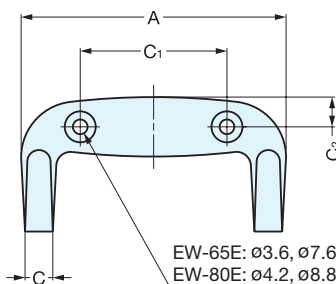

COAT HOOK

DSH-129

• Supplied with screw, and plastic expansion anchor.

Installation

Item No.	Load Capacity (kg)	Weight (g)	Box (pcs)	Carton (pcs)	Material	Finish
DSH-129	10 (22 lbs)	100	25	250	303/304 Stainless Steel	Satin

COAT HOOK

DSH-P5

• Supplied with screw, and plastic expansion anchor.

Installation

Item No.	Load Capacity (kg)	Weight (g)	Box (pcs)	Carton (pcs)	Material	Finish
DSH-P5-20	10 (22 lbs)	45	25	250	303/304 Stainless Steel	Satin
DSH-P5-25		113				

HOOK

EW-65E, 80E

Material	Finish
304 Stainless Steel	Mirror

Item No.	A	C ₁	C	D	E	F	C ₂	H	H ₁	Load Capacity (kg)	Weight (g)	Box (pcs)	Carton (pcs)	Screw
EW-65E	65 (2-9/16")	36	6.5	25	4	5	7.3	33 (1-19/64")	20	20 (44 lbs)	52	10	100	3.1 × 16
EW-80E	80 (3-5/32")	44	8.0	32	5	6	9.0	42 (1-21/32")	25		93			3.8 × 20