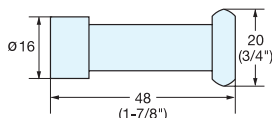

COAT HOOK

DSH-129

• Supplied with screw, and plastic expansion anchor.

Installation

Item No.	Load Capacity (kg)	Weight (g)	Box (pcs)	Carton (pcs)	Material	Finish
DSH-129	10 (22 lbs)	100	25	250	303/304 Stainless Steel	Satin

COAT HOOK

DSH-P5

• Supplied with screw, and plastic expansion anchor.

Installation

Item No.	Load Capacity (kg)	Weight (g)	Box (pcs)	Carton (pcs)	Material	Finish
DSH-P5-20	10 (22 lbs)	45	25	250	303/304 Stainless Steel	Satin
DSH-P5-25		113				

HOOK

EW-65E, 80E

Material	Finish
304 Stainless Steel	Mirror

Item No.	A	C ₁	C	D	E	F	C ₂	H	H ₁	Load Capacity (kg)	Weight (g)	Box (pcs)	Carton (pcs)	Screw
EW-65E	65 (2-9/16")	36	6.5	25	4	5	7.3	33 (1-19/64")	20	20 (44 lbs)	52	10	100	3.1 × 16
EW-80E	80 (3-5/32")	44	8.0	32	5	6	9.0	42 (1-21/32")	25		93			3.8 × 20