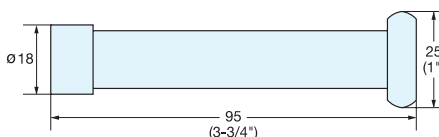

COAT HOOK

DSH-129

• Supplied with screw, and plastic expansion anchor.

Installation

Item No.	Load Capacity (kg)	Weight (g)	Box (pcs)	Carton (pcs)	Material	Finish
DSH-129	10 (22 lbs)	100	25	250	303/304 Stainless Steel	Satin

COAT HOOK

DSH-P5

• Supplied with screw, and plastic expansion anchor.

Installation

Item No.	Load Capacity (kg)	Weight (g)	Box (pcs)	Carton (pcs)	Material	Finish
DSH-P5-20	10 (22 lbs)	45	25	250	303/304 Stainless Steel	Satin
DSH-P5-25		113				

HOOK

EW-65E, 80E

Material	Finish
304 Stainless Steel	Mirror

Item No.	A	C ₁	C	D	E	F	C ₂	H	H ₁	Load Capacity (kg)	Weight (g)	Box (pcs)	Carton (pcs)	Screw
EW-65E	65 (2-9/16")	36	6.5	25	4	5	7.3	33 (1-19/64")	20	20 (44 lbs)	52	10	100	3.1 × 16
EW-80E	80 (3-5/32")	44	8.0	32	5	6	9.0	42 (1-21/32")	25		93			3.8 × 20