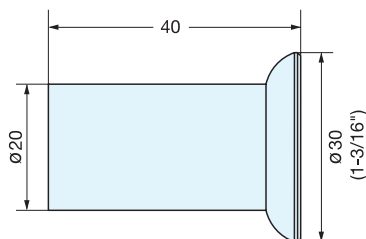

COAT HOOK

DSH-129

• Supplied with screw, and plastic expansion anchor.

Installation

Item No.	Load Capacity (kg)	Weight (g)	Box (pcs)	Carton (pcs)	Material	Finish
DSH-129	10 (22 lbs)	100	25	250	303/304 Stainless Steel	Satin

COAT HOOK

DSH-P5

• Supplied with screw, and plastic expansion anchor.

Installation

Item No.	Load Capacity (kg)	Weight (g)	Box (pcs)	Carton (pcs)	Material	Finish
DSH-P5-20	10 (22 lbs)	45	25	250	303/304 Stainless Steel	Satin
DSH-P5-25		113				

HOOK

EW-65E, 80E

Material	Finish
304 Stainless Steel	Mirror

Item No.	A	C ₁	C	D	E	F	C ₂	H	H ₁	Load Capacity (kg)	Weight (g)	Box (pcs)	Carton (pcs)	Screw
EW-65E	65 (2-9/16")	36	6.5	25	4	5	7.3	33 (1-19/64")	20	20 (44 lbs)	52	10	100	3.1 × 16
EW-80E	80 (3-5/32")	44	8.0	32	5	6	9.0	42 (1-21/32")	25		93			3.8 × 20