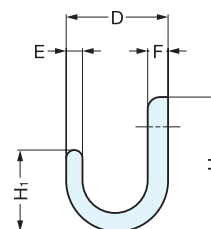

COAT HOOK

DSH-129

• Supplied with screw, and plastic expansion anchor.

Installation

Item No.	Load Capacity (kg)	Weight (g)	Box (pcs)	Carton (pcs)	Material	Finish
DSH-129	10 (22 lbs)	100	25	250	303/304 Stainless Steel	Satin

COAT HOOK

DSH-P5

• Supplied with screw, and plastic expansion anchor.

Installation

Item No.	Load Capacity (kg)	Weight (g)	Box (pcs)	Carton (pcs)	Material	Finish
DSH-P5-20	10 (22 lbs)	45	25	250	303/304 Stainless Steel	Satin
DSH-P5-25		113				

HOOK

EW-65E, 80E

Material	Finish
304 Stainless Steel	Mirror

Item No.	A	C ₁	C	D	E	F	C ₂	H	H ₁	Load Capacity (kg)	Weight (g)	Box (pcs)	Carton (pcs)	Screw
EW-65E	65 (2-9/16")	36	6.5	25	4	5	7.3	33 (1-19/64")	20	20 (44 lbs)	52	10	100	3.1 × 16
EW-80E	80 (3-5/32")	44	8.0	32	5	6	9.0	42 (1-21/32")	25		93			3.8 × 20