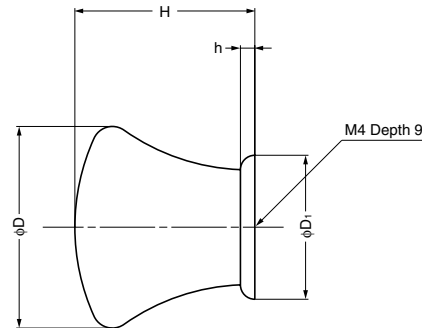

KNOB

KK-T

Features

With antibacterial coating.

Parts Included

Truss head screw M4x30

Item Code	Item Name	Material	Finish	D	D ₁	H	h	Weight	Box	Carton
100-012-905	KK-T24SNI	Aluminium Alloy	Nickel+Antibacterial Coating	24	16	23	1.5	10 g	25 pcs	200 pcs
100-012-906	KK-T24SSG	Aluminium Alloy	Satin Gold+Antibacterial Coating	24	16	23	1.5	10 g	25 pcs	200 pcs
100-012-907	KK-T24SBR	Aluminium Alloy	Brown+Antibacterial Coating	24	16	23	1.5	10 g	25 pcs	200 pcs
100-029-090	*KK-T24BL	Aluminium Alloy	Paint/Black	24	16	23	1.5	10 g	25 pcs	200 pcs
100-012-908	KK-T28SNI	Aluminium Alloy	Nickel+Antibacterial Coating	28	20	26	2	20 g	25 pcs	200 pcs
100-012-909	KK-T28SSG	Aluminium Alloy	Satin Gold+Antibacterial Coating	28	20	26	2	20 g	25 pcs	200 pcs
100-012-910	KK-T28SBR	Aluminium Alloy	Brown+Antibacterial Coating	28	20	26	2	20 g	25 pcs	200 pcs
100-029-091	*KK-T28BL	Aluminium Alloy	Paint/Black	28	20	26	2	20 g	25 pcs	200 pcs

*Without antibacterial coating.

KNOB

KK-B

Features

With antibacterial coating.

Parts Included

Truss head screw M4x30

Item Code	Item Name	Material	Finish	D	D ₁	H	Weight	Box	Carton
100-012-881	KK-B20SNI	Aluminium Alloy	Nickel+Antibacterial Coating	20	13	26	10 g	25 pcs	200 pcs
100-012-882	KK-B20SSG	Aluminium Alloy	Satin Gold+Antibacterial Coating	20	13	26	10 g	25 pcs	200 pcs
100-012-883	KK-B20SBR	Aluminium Alloy	Brown+Antibacterial Coating	20	13	26	10 g	25 pcs	200 pcs
100-012-884	KK-B25SNI	Aluminium Alloy	Nickel+Antibacterial Coating	25	16	30	25 g	25 pcs	200 pcs
100-012-885	KK-B25SSG	Aluminium Alloy	Satin Gold+Antibacterial Coating	25	16	30	25 g	25 pcs	200 pcs
100-012-886	KK-B25SBR	Aluminium Alloy	Brown+Antibacterial Coating	25	16	30	25 g	25 pcs	200 pcs