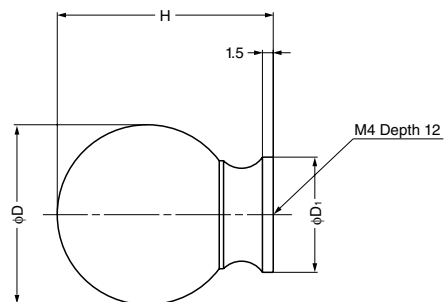

KNOB

KK-T

Features

With antibacterial coating.

Parts Included

Truss head screw M4x30

Item Code	Item Name	Material	Finish	D	D ₁	H	h	Weight	Box	Carton
100-012-905	KK-T24SNI	Aluminium Alloy	Nickel+Antibacterial Coating	24	16	23	1.5	10 g	25 pcs	200 pcs
100-012-906	KK-T24SSG	Aluminium Alloy	Satin Gold+Antibacterial Coating	24	16	23	1.5	10 g	25 pcs	200 pcs
100-012-907	KK-T24SBR	Aluminium Alloy	Brown+Antibacterial Coating	24	16	23	1.5	10 g	25 pcs	200 pcs
100-029-090	*KK-T24BL	Aluminium Alloy	Paint/Black	24	16	23	1.5	10 g	25 pcs	200 pcs
100-012-908	KK-T28SNI	Aluminium Alloy	Nickel+Antibacterial Coating	28	20	26	2	20 g	25 pcs	200 pcs
100-012-909	KK-T28SSG	Aluminium Alloy	Satin Gold+Antibacterial Coating	28	20	26	2	20 g	25 pcs	200 pcs
100-012-910	KK-T28SBR	Aluminium Alloy	Brown+Antibacterial Coating	28	20	26	2	20 g	25 pcs	200 pcs
100-029-091	*KK-T28BL	Aluminium Alloy	Paint/Black	28	20	26	2	20 g	25 pcs	200 pcs

*Without antibacterial coating.

KNOB

KK-B

Features

With antibacterial coating.

Parts Included

Truss head screw M4x30

Item Code	Item Name	Material	Finish	D	D ₁	H	Weight	Box	Carton
100-012-881	KK-B20SNI	Aluminium Alloy	Nickel+Antibacterial Coating	20	13	26	10 g	25 pcs	200 pcs
100-012-882	KK-B20SSG	Aluminium Alloy	Satin Gold+Antibacterial Coating	20	13	26	10 g	25 pcs	200 pcs
100-012-883	KK-B20SBR	Aluminium Alloy	Brown+Antibacterial Coating	20	13	26	10 g	25 pcs	200 pcs
100-012-884	KK-B25SNI	Aluminium Alloy	Nickel+Antibacterial Coating	25	16	30	25 g	25 pcs	200 pcs
100-012-885	KK-B25SSG	Aluminium Alloy	Satin Gold+Antibacterial Coating	25	16	30	25 g	25 pcs	200 pcs
100-012-886	KK-B25SBR	Aluminium Alloy	Brown+Antibacterial Coating	25	16	30	25 g	25 pcs	200 pcs