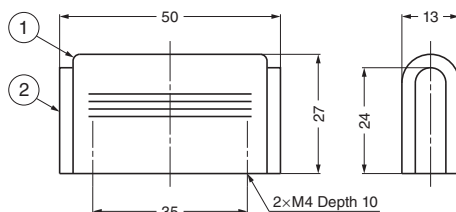

**KNOB**

**FS-04-S**

**Parts Included**  
Truss head screw M4x25

No.	Material	Colour
①	Elastomer (TPE)	Black
②	Aluminium Alloy	Anodized Silver+Satin

Item Code	Item Name	Weight	Box	Carton
100-012-173	FS-04-S	28 g	30 pcs	360 pcs

**KNOB**

**FS-06-S**

**Parts Included**  
Truss head screw M4x25

No.	Material	Colour
①	Elastomer (TPE)	Black
②	Aluminium Alloy	Anodized Silver+Satin

Item Code	Item Name	Weight	Box	Carton
100-012-175	FS-06-S	6 g	30 pcs	300 pcs

**KNOB**

**UIB**

**Parts Included**  
Truss head screw M4x28

Item Code	Item Name	Material	D	H	Weight	Box	Carton
100-012-410	UIB-16	Polyester	16	24	5.5 g	30 pcs	300 pcs
100-012-411	UIB-20	Polyester	20	30	10 g	25 pcs	250 pcs

**KNOB**

**UIA**

**Parts Included**  
Truss head screw M4x28

Item Code	Item Name	Material	D	D1	H	Weight	Box	Carton
100-012-400	UIA-20	Polyester	25	18	22	6.5 g	25 pcs	250 pcs
100-012-401	UIA-26	Polyester	33	23	25	14.5 g	15 pcs	150 pcs
100-012-402	UIA-30	Polyester	38	25	28	20 g	10 pcs	100 pcs