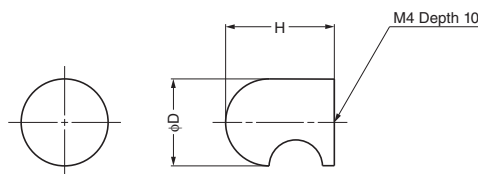

**KNOB**

**FS-06-S**

**Parts Included**  
Truss head screw M4x25

No.	Material	Colour
①	Elastomer (TPE)	Black
②	Aluminium Alloy	Anodized Silver+Satin

Item Code	Item Name	Weight	Box	Carton
100-012-175	FS-06-S	6 g	30 pcs	300 pcs

**KNOB**

**UIB**

**Parts Included**  
Truss head screw M4x28

Item Code	Item Name	Material	D	H	Weight	Box	Carton
100-012-410	UIB-16	Polyester	16	24	5.5 g	30 pcs	300 pcs
100-012-411	UIB-20	Polyester	20	30	10 g	25 pcs	250 pcs