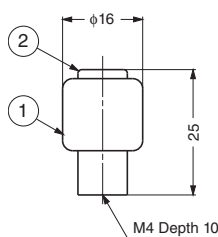

**KNOB**

**FS-04-S**

**Parts Included**  
Truss head screw M4x25

No.	Material	Colour
①	Elastomer (TPE)	Black
②	Aluminium Alloy	Anodized Silver+Satin

Item Code	Item Name	Weight	Box	Carton
100-012-173	FS-04-S	28 g	30 pcs	360 pcs

**KNOB**

**FS-06-S**

**Parts Included**  
Truss head screw M4x25

No.	Material	Colour
①	Elastomer (TPE)	Black
②	Aluminium Alloy	Anodized Silver+Satin

Item Code	Item Name	Weight	Box	Carton
100-012-175	FS-06-S	6 g	30 pcs	300 pcs

**KNOB**

**UIB**

**Parts Included**  
Truss head screw M4x28

Item Code	Item Name	Material	D	H	Weight	Box	Carton
100-012-410	UIB-16	Polyester	16	24	5.5 g	30 pcs	300 pcs
100-012-411	UIB-20	Polyester	20	30	10 g	25 pcs	250 pcs

**KNOB**

**UIA**

**Parts Included**  
Truss head screw M4x28

Item Code	Item Name	Material	D	D1	H	Weight	Box	Carton
100-012-400	UIA-20	Polyester	25	18	22	6.5 g	25 pcs	250 pcs
100-012-401	UIA-26	Polyester	33	23	25	14.5 g	15 pcs	150 pcs
100-012-402	UIA-30	Polyester	38	25	28	20 g	10 pcs	100 pcs