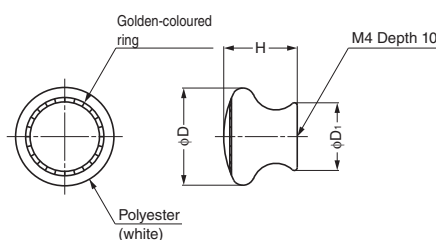

**KNOB**

**FS-06-S**

**Parts Included**  
Truss head screw M4x25

No.	Material	Colour
①	Elastomer (TPE)	Black
②	Aluminium Alloy	Anodized Silver+Satin

Item Code	Item Name	Weight	Box	Carton
100-012-175	FS-06-S	6 g	30 pcs	300 pcs

**KNOB**

**UIB**

**Parts Included**  
Truss head screw M4x28

Item Code	Item Name	Material	D	H	Weight	Box	Carton
100-012-410	UIB-16	Polyester	16	24	5.5 g	30 pcs	300 pcs
100-012-411	UIB-20	Polyester	20	30	10 g	25 pcs	250 pcs

**KNOB**

**UIA**

**Parts Included**  
Truss head screw M4x28

Item Code	Item Name	Material	D	D1	H	Weight	Box	Carton
100-012-400	UIA-20	Polyester	25	18	22	6.5 g	25 pcs	250 pcs
100-012-401	UIA-26	Polyester	33	23	25	14.5 g	15 pcs	150 pcs
100-012-402	UIA-30	Polyester	38	25	28	20 g	10 pcs	100 pcs