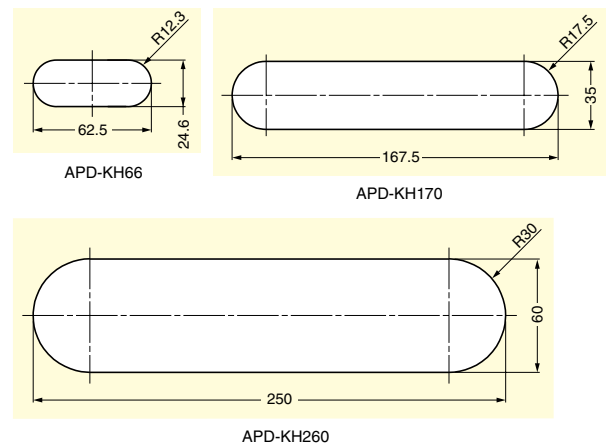

VENTILATOR

APD-KH

Features

Ventilator and cable grommet in one unit.

Application Example

Colour Variation

MISCELLANEOUS

VENTILATOR

Cut Out Dimensions

Item Code	Item Name	Material	Finish/Colour	Max. Exhaust Area	Weight	Box	Carton
210-020-910	APD-KH66-CR	ABS	Chrome	≈ 610 mm ²	3.7 g	100 pcs	500 pcs
210-020-912	APD-KH66-IV		Ivory		3 g		
210-020-914	APD-KH66-BL		Black				
210-020-911	APD-KH66-BR		Brown				
210-020-913	APD-KH66-WT		White				
210-020-564	APD-KH170-CR		Chrome	≈ 1690 mm ²	24 g	40 pcs	320 pcs
210-020-566	APD-KH170-IV		Ivory		20 g		
210-020-568	APD-KH170-BL		Black				
210-020-565	APD-KH170-BR		Brown				
210-020-567	APD-KH170-WT		White				
210-020-570	APD-KH260-IV	Ivory	≈ 3150 mm ²	55 g	10 pcs	80 pcs	
210-020-571	APD-KH260-BL	Black					
210-020-569	APD-KH260-BR	Brown					