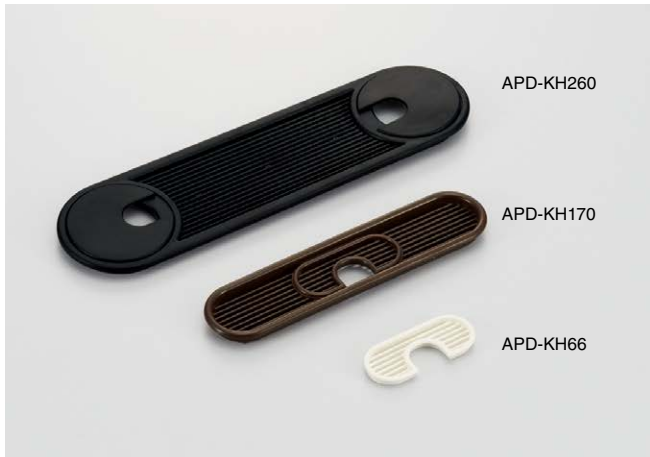

VENTILATOR

APD-KH

Features

Ventilator and cable grommet in one unit.

Application Example

Colour Variation

MISCELLANEOUS

VENTILATOR

Cut Out Dimensions

Item Code	Item Name	Material	Finish/Colour	Max. Exhaust Area	Weight	Box	Carton
210-020-910	APD-KH66-CR	ABS	Chrome	≈ 610 mm ²	3.7 g	100 pcs	500 pcs
210-020-912	APD-KH66-IV		Ivory		3 g		
210-020-914	APD-KH66-BL		Black				
210-020-911	APD-KH66-BR		Brown				
210-020-913	APD-KH66-WT		White				
210-020-564	APD-KH170-CR		Chrome	≈ 1690 mm ²	24 g	40 pcs	320 pcs
210-020-566	APD-KH170-IV		Ivory		20 g		
210-020-568	APD-KH170-BL		Black				
210-020-565	APD-KH170-BR		Brown				
210-020-567	APD-KH170-WT		White				
210-020-570	APD-KH260-IV	Ivory	≈ 3150 mm ²	55 g	10 pcs	80 pcs	
210-020-571	APD-KH260-BL	Black					
210-020-569	APD-KH260-BR	Brown					