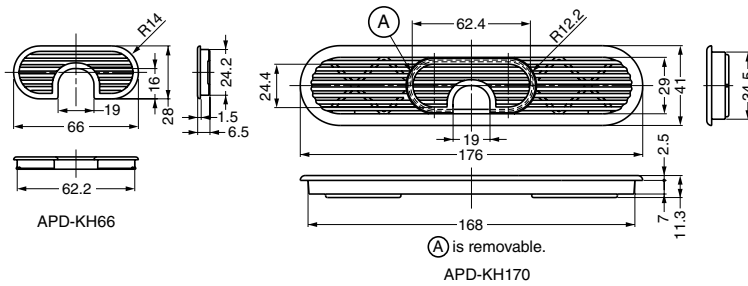

Cut Out Dimensions

Item Code	Item Name	Material	Finish/Colour	Max. Exhaust Area	Weight	Box	Carton
210-020-910	APD-KH66-CR	ABS	Chrome	≈ 610 mm ²	3.7 g	100 pcs	500 pcs
210-020-912	APD-KH66-IV		Ivory		3 g		
210-020-914	APD-KH66-BL		Black				
210-020-911	APD-KH66-BR		Brown				
210-020-913	APD-KH66-WT		White				
210-020-564	APD-KH170-CR		Chrome	≈ 1690 mm ²	24 g	40 pcs	320 pcs
210-020-566	APD-KH170-IV		Ivory		20 g		
210-020-568	APD-KH170-BL		Black				
210-020-565	APD-KH170-BR		Brown				
210-020-567	APD-KH170-WT		White				
210-020-570	APD-KH260-IV	Ivory	≈ 3150 mm ²	55 g	10 pcs	80 pcs	
210-020-571	APD-KH260-BL	Black					
210-020-569	APD-KH260-BR	Brown					