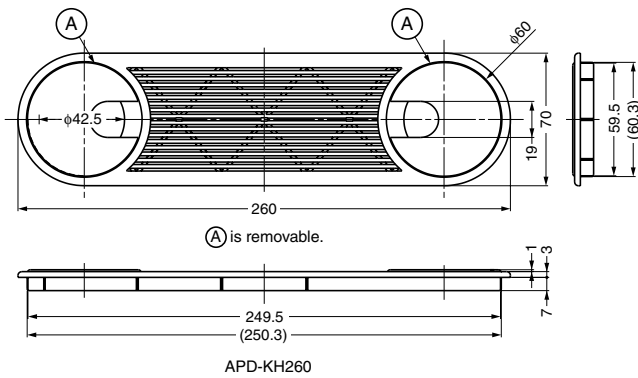

Cut Out Dimensions

Item Code	Item Name	Material	Finish/Colour	Max. Exhaust Area	Weight	Box	Carton
210-020-910	APD-KH66-CR	ABS	Chrome	≈ 610 mm ²	3.7 g	100 pcs	500 pcs
210-020-912	APD-KH66-IV		Ivory		3 g		
210-020-914	APD-KH66-BL		Black				
210-020-911	APD-KH66-BR		Brown				
210-020-913	APD-KH66-WT		White				
210-020-564	APD-KH170-CR		Chrome	≈ 1690 mm ²	24 g	40 pcs	320 pcs
210-020-566	APD-KH170-IV		Ivory		20 g		
210-020-568	APD-KH170-BL		Black				
210-020-565	APD-KH170-BR		Brown				
210-020-567	APD-KH170-WT		White				
210-020-570	APD-KH260-IV	Ivory	≈ 3150 mm ²	55 g	10 pcs	80 pcs	
210-020-571	APD-KH260-BL	Black					
210-020-569	APD-KH260-BR	Brown					