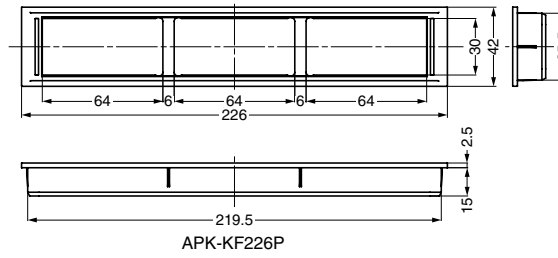

Individual Parts (Frame / Ventilator / Cable Grommet)

• Frame

Item Code	Item Name	Colour	Material	Weight
210-032-807	APK-KF152P-WT	White	ABS	18 g
210-032-808	APK-KF152P-BL	Black		
210-032-809	APK-KF152P-BR	Brown		
210-032-548	APK-KF226P-WT	White		25 g
210-032-549	APK-KF226P-BL	Black		
210-032-550	APK-KF226P-BR	Brown		

• Ventilator

Item Code	Item Name	Colour	Material	Exhaust Area	Weight
210-032-538	APK-K70P-WT	White	ABS	≈ 350 mm²	7 g
210-032-539	APK-K70P-BL	Black			
210-032-540	APK-K70P-BR	Brown			

• Cable Grommet

Item Code	Item Name	Colour	Material	Exhaust Area	Weight
210-032-541	APK-KH70P-WT	White	ABS	≈ 643 mm²	7 g
210-032-542	APK-KH70P-BL	Black			
210-032-543	APK-KH70P-BR	Brown