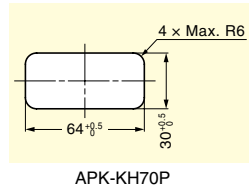

• Cable Grommet

Item Code	Item Name	Colour	Material	Exhaust Area	Weight
210-032-541	APK-KH70P-WT	White	ABS	≈ 643 mm²	7 g
210-032-542	APK-KH70P-BL	Black			
210-032-543	APK-KH70P-BR	Brown