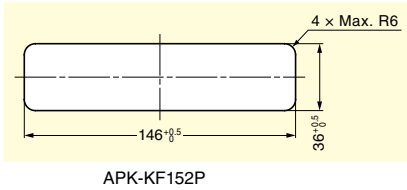

Individual Parts (Frame / Ventilator / Cable Grommet)

• Frame

Item Code	Item Name	Colour	Material	Weight
210-032-807	APK-KF152P-WT	White	ABS	18 g
210-032-808	APK-KF152P-BL	Black		
210-032-809	APK-KF152P-BR	Brown		
210-032-548	APK-KF226P-WT	White		25 g
210-032-549	APK-KF226P-BL	Black		
210-032-550	APK-KF226P-BR	Brown