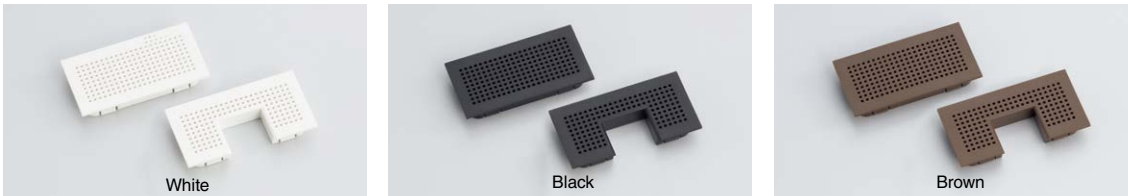

# APK-KH

**Features**

- Combination of ventilator and cable grommet can be customized.
- Small holes (φ1.5 mm) prevents insects from entering.
- Removable ventilator and cable grommet allows easy cleaning.
- Sold in a set or separately (Frame, ventilator and cable grommet).

**Remarks**

Please use glue for installation.

**Application Example**

**Colour Variation**

**Set Overview**

APK-KHA152P

APK-KHW226P

APK-KHA226P