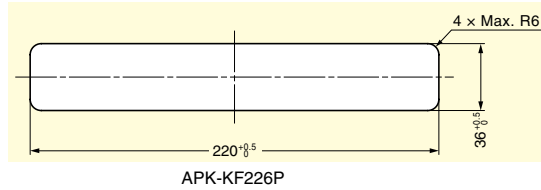

Individual Parts (Frame / Ventilator / Cable Grommet)

• Frame

Item Code	Item Name	Colour	Material	Weight
210-032-807	APK-KF152P-WT	White	ABS	18 g
210-032-808	APK-KF152P-BL	Black		
210-032-809	APK-KF152P-BR	Brown		
210-032-548	APK-KF226P-WT	White		25 g
210-032-549	APK-KF226P-BL	Black		
210-032-550	APK-KF226P-BR	Brown