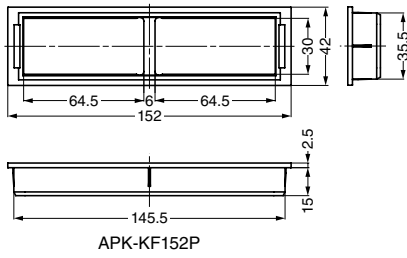

Individual Parts (Frame / Ventilator / Cable Grommet)

• Frame

Item Code	Item Name	Colour	Material	Weight
210-032-807	APK-KF152P-WT	White	ABS	18 g
210-032-808	APK-KF152P-BL	Black		
210-032-809	APK-KF152P-BR	Brown		
210-032-548	APK-KF226P-WT	White		25 g
210-032-549	APK-KF226P-BL	Black		
210-032-550	APK-KF226P-BR	Brown