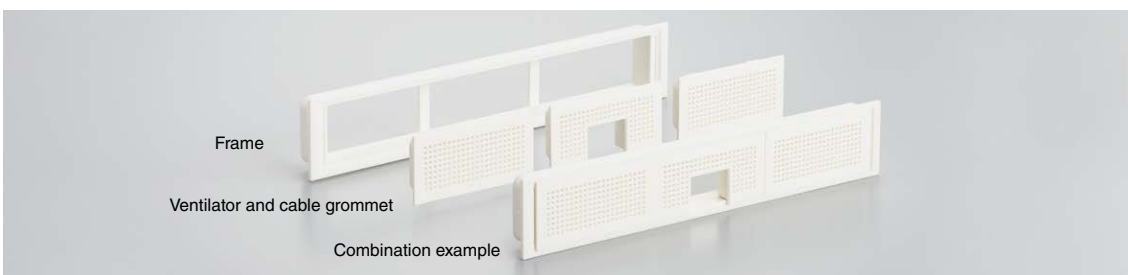

**Combination Example**

(by Ordering Individual Parts on next page)

Frame, APK-KF226P: 1 pc  
Ventilator, APK-K70P: 2 pcs

Frame, APK-KF152P: 1 pc  
Ventilator, APK-K70P: 1 pc & Cable grommet, APK-KH70P: 1 pc