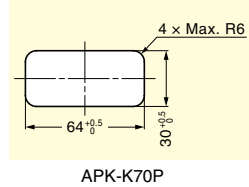

• Ventilator

Item Code	Item Name	Colour	Material	Exhaust Area	Weight
210-032-538	APK-K70P-WT	White	ABS	≈ 350 mm²	7 g
210-032-539	APK-K70P-BL	Black			
210-032-540	APK-K70P-BR	Brown