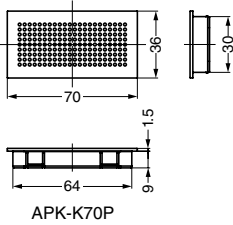

• Ventilator

Item Code	Item Name	Colour	Material	Exhaust Area	Weight
210-032-538	APK-K70P-WT	White	ABS	≈ 350 mm²	7 g
210-032-539	APK-K70P-BL	Black			
210-032-540	APK-K70P-BR	Brown