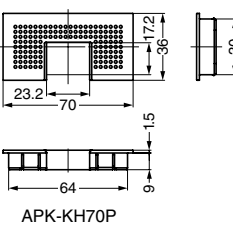

• Cable Grommet

Item Code	Item Name	Colour	Material	Exhaust Area	Weight
210-032-541	APK-KH70P-WT	White	ABS	≈ 643 mm²	7 g
210-032-542	APK-KH70P-BL	Black			
210-032-543	APK-KH70P-BR	Brown