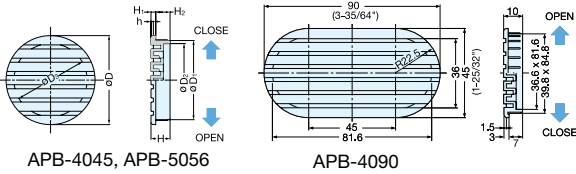

STAINLESS STEEL VENTILATOR

1-2222

• Ideal for harsh and corrosive environments.

| | | | | | |
|----------|------------|-----------|--------------|---------------------|--------|
| Item No. | Weight (g) | Box (pcs) | Carton (pcs) | Material | Finish |
| 1-2222 | 295 | 10 | 100 | 316 Stainless Steel | Satin |

VENTILATOR

APB

Allows air flow even if the surface of the ventilator is directly on the wall.

| | |
|----------|-------------|
| Material | Finish |
| ABS | White (WHT) |

| Item No. | D | D ₁ | D ₂ | D ₃ | H | H ₁ | H ₂ | h | Bore Dimension | Weight (g) | Box (pcs) | Carton (pcs) |
|----------|---------------|-----------------|----------------|----------------|----|----------------|----------------|-----|----------------|------------|-----------|--------------|
| APB-4045 | 45 (1-25/32") | 39.8 (1-9/16") | 36.6 | 36.6 | 10 | 3 | 7 | 1.5 | 40 | 7 | 150 | 900 |
| APB-5056 | 56 (2-13/64") | 49.8 (1-31/32") | 46.0 | 46.0 | 12 | | 9 | | 50 | 11 | 100 | 600 |
| APB-4090 | 45 (1-25/32") | 39.8 (1-9/16") | 36.6 | 22.5 | 10 | | 7 | | 40x85 | 16 | 80 | 480 |

VENTILATOR

APM

Bore Dimensions

Please specify the finish when ordering.

• Slits for ventilation cannot be seen from the outside.

Allows air flow even if the surface of the ventilator is directly on the wall.

| | |
|----------|-------------------------|
| Material | Finish |
| ABS | White (WHT)/Brown (BRN) |

| Item No. | D | D ₁ | D ₂ | D ₃ | D ₄ | H | H ₁ | H ₂ | h | Bore Dimension | Weight (g) | Box (pcs) | Carton (pcs) |
|----------|---------------|-----------------|----------------|----------------|----------------|------|----------------|----------------|-----|----------------|------------|-----------|--------------|
| APM-4045 | 45 (1-25/32") | 39.8 (1-9/16") | 24.6 | 36.2 | 28.2 | 10.3 | 3.3 | 7 | 1.6 | 40 | 5 | 150 | 900 |
| APM-5056 | 56 (2-13/64") | 49.8 (1-31/32") | 32.0 | 46.0 | 36.0 | 12.8 | 3.8 | 9 | 1.8 | 50 | 9 | 100 | 600 |