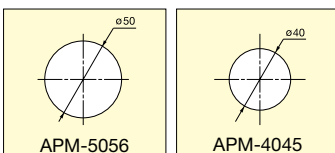

VENTILATOR

APB

Allows air flow even if the surface of the ventilator is directly on the wall.

| | |
|----------|-------------|
| Material | Finish |
| ABS | White (WHT) |

| Item No. | D | D ₁ | D ₂ | D ₃ | H | H ₁ | H ₂ | h | Bore Dimension | Weight (g) | Box (pcs) | Carton (pcs) |
|----------|---------------|-----------------|----------------|----------------|----|----------------|----------------|-----|----------------|------------|-----------|--------------|
| APB-4045 | 45 (1-25/32") | 39.8 (1-9/16") | 36.6 | 36.6 | 10 | 3 | 7 | 1.5 | 40 | 7 | 150 | 900 |
| APB-5056 | 56 (2-13/64") | 49.8 (1-31/32") | 46.0 | 46.0 | 12 | | 9 | | 50 | 11 | 100 | 600 |
| APB-4090 | 45 (1-25/32") | 39.8 (1-9/16") | 36.6 | 22.5 | 10 | | 7 | | 40x85 | 16 | 80 | 480 |

VENTILATOR

APM

Bore Dimensions

Please specify the finish when ordering.

• Slits for ventilation cannot be seen from the outside.

Allows air flow even if the surface of the ventilator is directly on the wall.