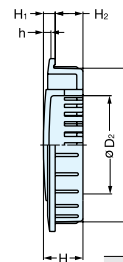

VENTILATOR

APB

Allows air flow even if the surface of the ventilator is directly on the wall.

| | |
|----------|-------------|
| Material | Finish |
| ABS | White (WHT) |

| Item No. | D | D ₁ | D ₂ | D ₃ | H | H ₁ | H ₂ | h | Bore Dimension | Weight (g) | Box (pcs) | Carton (pcs) |
|----------|---------------|-----------------|----------------|----------------|----|----------------|----------------|-----|----------------|------------|-----------|--------------|
| APB-4045 | 45 (1-25/32") | 39.8 (1-9/16") | 36.6 | 36.6 | 10 | 3 | 7 | 1.5 | 40 | 7 | 150 | 900 |
| APB-5056 | 56 (2-13/64") | 49.8 (1-31/32") | 46.0 | 46.0 | 12 | | 9 | | 50 | 11 | 100 | 600 |
| APB-4090 | 45 (1-25/32") | 39.8 (1-9/16") | 36.6 | 22.5 | 10 | | 7 | | 40x85 | 16 | 80 | 480 |

VENTILATOR

APM

Bore Dimensions

Please specify the finish when ordering.

• Slits for ventilation cannot be seen from the outside.

Allows air flow even if the surface of the ventilator is directly on the wall.

| | |
|----------|-------------------------|
| Material | Finish |
| ABS | White (WHT)/Brown (BRN) |

| Item No. | D | D ₁ | D ₂ | D ₃ | D ₄ | H | H ₁ | H ₂ | h | Bore Dimension | Weight (g) | Box (pcs) | Carton (pcs) |
|----------|---------------|-----------------|----------------|----------------|----------------|------|----------------|----------------|-----|----------------|------------|-----------|--------------|
| APM-4045 | 45 (1-25/32") | 39.8 (1-9/16") | 24.6 | 36.2 | 28.2 | 10.3 | 3.3 | 7 | 1.6 | 40 | 5 | 150 | 900 |
| APM-5056 | 56 (2-13/64") | 49.8 (1-31/32") | 32.0 | 46.0 | 36.0 | 12.8 | 3.8 | 9 | 1.8 | 50 | 9 | 100 | 600 |