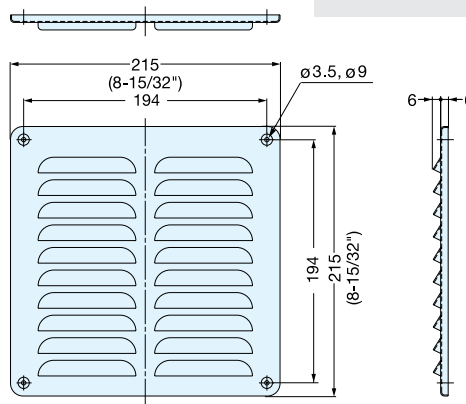

STAINLESS STEEL VENTILATOR

1-2222

• Ideal for harsh and corrosive environments.

| | | | | | |
|----------|------------|-----------|--------------|---------------------|--------|
| Item No. | Weight (g) | Box (pcs) | Carton (pcs) | Material | Finish |
| 1-2222 | 295 | 10 | 100 | 316 Stainless Steel | Satin |

VENTILATOR

APB

Allows air flow even if the surface of the ventilator is directly on the wall.

| | |
|----------|-------------|
| Material | Finish |
| ABS | White (WHT) |

| Item No. | D | D ₁ | D ₂ | D ₃ | H | H ₁ | H ₂ | h | Bore Dimension | Weight (g) | Box (pcs) | Carton (pcs) |
|----------|---------------|-----------------|----------------|----------------|----|----------------|----------------|-----|----------------|------------|-----------|--------------|
| APB-4045 | 45 (1-25/32") | 39.8 (1-9/16") | 36.6 | 36.6 | 10 | 3 | 7 | 1.5 | 40 | 7 | 150 | 900 |
| APB-5056 | 56 (2-13/64") | 49.8 (1-31/32") | 46.0 | 46.0 | 12 | | 9 | | 50 | 11 | 100 | 600 |
| APB-4090 | 45 (1-25/32") | 39.8 (1-9/16") | 36.6 | 22.5 | 10 | | 7 | | 40x85 | 16 | 80 | 480 |

VENTILATOR

APM

Bore Dimensions

Please specify the finish when ordering.

• Slits for ventilation cannot be seen from the outside.

Allows air flow even if the surface of the ventilator is directly on the wall.

| | |
|----------|-------------------------|
| Material | Finish |
| ABS | White (WHT)/Brown (BRN) |

| Item No. | D | D ₁ | D ₂ | D ₃ | D ₄ | H | H ₁ | H ₂ | h | Bore Dimension | Weight (g) | Box (pcs) | Carton (pcs) |
|----------|---------------|-----------------|----------------|----------------|----------------|------|----------------|----------------|-----|----------------|------------|-----------|--------------|
| APM-4045 | 45 (1-25/32") | 39.8 (1-9/16") | 24.6 | 36.2 | 28.2 | 10.3 | 3.3 | 7 | 1.6 | 40 | 5 | 150 | 900 |
| APM-5056 | 56 (2-13/64") | 49.8 (1-31/32") | 32.0 | 46.0 | 36.0 | 12.8 | 3.8 | 9 | 1.8 | 50 | 9 | 100 | 600 |