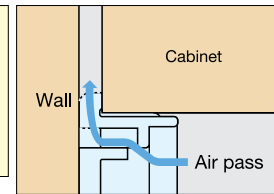

STAINLESS STEEL VENTILATOR

1-2222

• Ideal for harsh and corrosive environments.

| | | | | | |
|----------|------------|-----------|--------------|---------------------|--------|
| Item No. | Weight (g) | Box (pcs) | Carton (pcs) | Material | Finish |
| 1-2222 | 295 | 10 | 100 | 316 Stainless Steel | Satin |

VENTILATOR

APB

Allows air flow even if the surface of the ventilator is directly on the wall.

| | |
|----------|-------------|
| Material | Finish |
| ABS | White (WHT) |

| Item No. | D | D ₁ | D ₂ | D ₃ | H | H ₁ | H ₂ | h | Bore Dimension | Weight (g) | Box (pcs) | Carton (pcs) |
|----------|---------------|-----------------|----------------|----------------|----|----------------|----------------|-----|----------------|------------|-----------|--------------|
| APB-4045 | 45 (1-25/32") | 39.8 (1-9/16") | 36.6 | 36.6 | 10 | 3 | 7 | 1.5 | 40 | 7 | 150 | 900 |
| APB-5056 | 56 (2-13/64") | 49.8 (1-31/32") | 46.0 | 46.0 | 12 | | 9 | | 50 | 11 | 100 | 600 |
| APB-4090 | 45 (1-25/32") | 39.8 (1-9/16") | 36.6 | 22.5 | 10 | | 7 | | 40x85 | 16 | 80 | 480 |

VENTILATOR

APM

Bore Dimensions

Please specify the finish when ordering.

• Slits for ventilation cannot be seen from the outside.

Allows air flow even if the surface of the ventilator is directly on the wall.