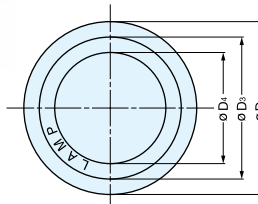

VENTILATOR

APB

Allows air flow even if the surface of the ventilator is directly on the wall.

| | |
|----------|-------------|
| Material | Finish |
| ABS | White (WHT) |

| Item No. | D | D ₁ | D ₂ | D ₃ | H | H ₁ | H ₂ | h | Bore Dimension | Weight (g) | Box (pcs) | Carton (pcs) |
|----------|---------------|-----------------|----------------|----------------|----|----------------|----------------|-----|----------------|------------|-----------|--------------|
| APB-4045 | 45 (1-25/32") | 39.8 (1-9/16") | 36.6 | 36.6 | 10 | 3 | 7 | 1.5 | 40 | 7 | 150 | 900 |
| APB-5056 | 56 (2-13/64") | 49.8 (1-31/32") | 46.0 | 46.0 | 12 | | 9 | | 50 | 11 | 100 | 600 |
| APB-4090 | 45 (1-25/32") | 39.8 (1-9/16") | 36.6 | 22.5 | 10 | | 7 | | 40x85 | 16 | 80 | 480 |

VENTILATOR

APM

Bore Dimensions

Please specify the finish when ordering.

• Slits for ventilation cannot be seen from the outside.

Allows air flow even if the surface of the ventilator is directly on the wall.

| | |
|----------|-------------------------|
| Material | Finish |
| ABS | White (WHT)/Brown (BRN) |

| Item No. | D | D ₁ | D ₂ | D ₃ | D ₄ | H | H ₁ | H ₂ | h | Bore Dimension | Weight (g) | Box (pcs) | Carton (pcs) |
|----------|---------------|-----------------|----------------|----------------|----------------|------|----------------|----------------|-----|----------------|------------|-----------|--------------|
| APM-4045 | 45 (1-25/32") | 39.8 (1-9/16") | 24.6 | 36.2 | 28.2 | 10.3 | 3.3 | 7 | 1.6 | 40 | 5 | 150 | 900 |
| APM-5056 | 56 (2-13/64") | 49.8 (1-31/32") | 32.0 | 46.0 | 36.0 | 12.8 | 3.8 | 9 | 1.8 | 50 | 9 | 100 | 600 |