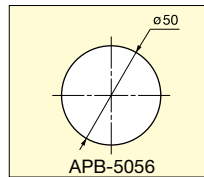

VENTILATOR

APB

Allows air flow even if the surface of the ventilator is directly on the wall.

| | |
|----------|-------------|
| Material | Finish |
| ABS | White (WHT) |

| Item No. | D | D ₁ | D ₂ | D ₃ | H | H ₁ | H ₂ | h | Bore Dimension | Weight (g) | Box (pcs) | Carton (pcs) |
|----------|---------------|-----------------|----------------|----------------|----|----------------|----------------|-----|----------------|------------|-----------|--------------|
| APB-4045 | 45 (1-25/32") | 39.8 (1-9/16") | 36.6 | 36.6 | 10 | 3 | 7 | 1.5 | 40 | 7 | 150 | 900 |
| APB-5056 | 56 (2-13/64") | 49.8 (1-31/32") | 46.0 | 46.0 | 12 | | 9 | | 50 | 11 | 100 | 600 |
| APB-4090 | 45 (1-25/32") | 39.8 (1-9/16") | 36.6 | 22.5 | 10 | | 7 | | 40x85 | 16 | 80 | 480 |