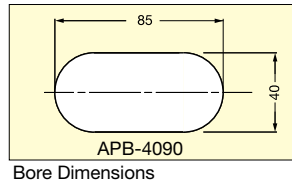

STAINLESS STEEL VENTILATOR

1-2222

• Ideal for harsh and corrosive environments.

| | | | | | |
|----------|------------|-----------|--------------|---------------------|--------|
| Item No. | Weight (g) | Box (pcs) | Carton (pcs) | Material | Finish |
| 1-2222 | 295 | 10 | 100 | 316 Stainless Steel | Satin |

VENTILATOR

APB

Allows air flow even if the surface of the ventilator is directly on the wall.

| | |
|----------|-------------|
| Material | Finish |
| ABS | White (WHT) |

| Item No. | D | D ₁ | D ₂ | D ₃ | H | H ₁ | H ₂ | h | Bore Dimension | Weight (g) | Box (pcs) | Carton (pcs) |
|----------|---------------|-----------------|----------------|----------------|----|----------------|----------------|-----|----------------|------------|-----------|--------------|
| APB-4045 | 45 (1-25/32") | 39.8 (1-9/16") | 36.6 | 36.6 | 10 | 3 | 7 | 1.5 | 40 | 7 | 150 | 900 |
| APB-5056 | 56 (2-13/64") | 49.8 (1-31/32") | 46.0 | 46.0 | 12 | | 9 | | 50 | 11 | 100 | 600 |
| APB-4090 | 45 (1-25/32") | 39.8 (1-9/16") | 36.6 | 22.5 | 10 | | 7 | | 40x85 | 16 | 80 | 480 |

VENTILATOR

APM

Bore Dimensions

Please specify the finish when ordering.

• Slits for ventilation cannot be seen from the outside.

Allows air flow even if the surface of the ventilator is directly on the wall.

| | |
|----------|-------------------------|
| Material | Finish |
| ABS | White (WHT)/Brown (BRN) |

| Item No. | D | D ₁ | D ₂ | D ₃ | D ₄ | H | H ₁ | H ₂ | h | Bore Dimension | Weight (g) | Box (pcs) | Carton (pcs) |
|----------|---------------|-----------------|----------------|----------------|----------------|------|----------------|----------------|-----|----------------|------------|-----------|--------------|
| APM-4045 | 45 (1-25/32") | 39.8 (1-9/16") | 24.6 | 36.2 | 28.2 | 10.3 | 3.3 | 7 | 1.6 | 40 | 5 | 150 | 900 |
| APM-5056 | 56 (2-13/64") | 49.8 (1-31/32") | 32.0 | 46.0 | 36.0 | 12.8 | 3.8 | 9 | 1.8 | 50 | 9 | 100 | 600 |