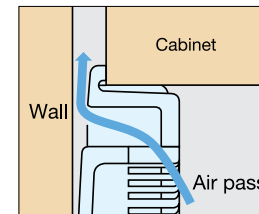

VENTILATOR

APB

Allows air flow even if the surface of the ventilator is directly on the wall.

| | |
|----------|-------------|
| Material | Finish |
| ABS | White (WHT) |

| Item No. | D | D ₁ | D ₂ | D ₃ | H | H ₁ | H ₂ | h | Bore Dimension | Weight (g) | Box (pcs) | Carton (pcs) |
|----------|---------------|-----------------|----------------|----------------|----|----------------|----------------|-----|----------------|------------|-----------|--------------|
| APB-4045 | 45 (1-25/32") | 39.8 (1-9/16") | 36.6 | 36.6 | 10 | 3 | 7 | 1.5 | 40 | 7 | 150 | 900 |
| APB-5056 | 56 (2-13/64") | 49.8 (1-31/32") | 46.0 | 46.0 | 12 | | 9 | | 50 | 11 | 100 | 600 |
| APB-4090 | 45 (1-25/32") | 39.8 (1-9/16") | 36.6 | 22.5 | 10 | | 7 | | 40x85 | 16 | 80 | 480 |

VENTILATOR

APM

Bore Dimensions

Please specify the finish when ordering.

• Slits for ventilation cannot be seen from the outside.

Allows air flow even if the surface of the ventilator is directly on the wall.