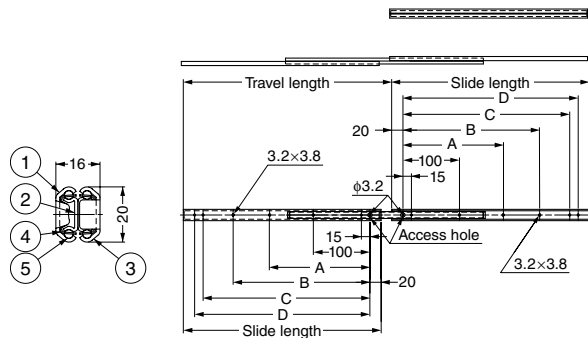

3/4 EXTENSION SLIDE

ESR2021

Features

- 3/4 extension slide (2 members).
- Non-handed.

Recommended Screws

M3 screw with binding or truss head

No.	Part Name	Material	Finish
①	Outer Rail	Stainless Steel (SUS304)	Plain
②	Inner Rail	Stainless Steel (SUS304)	Plain
③	Retainer	Stainless Steel (SUS304)	Plain
④	Balls	Stainless Steel (SUS304)	-

* When current stock runs out, the model's value in column A will become 190.

FULL EXTENSION SLIDE

ESR2031

Features

- Full extension (3 members).
- Non-handed.

Recommended Screws

M3 screw with binding or truss head

No.	Part Name	Material	Finish
①	Outer Rail	Stainless Steel (SUS304)	Plain
②	Intermediate Member	Stainless Steel (SUS304)	Plain
③	Inner Rail	Stainless Steel (SUS304)	Plain
④	Retainer	Stainless Steel (SUS304)	Plain
⑤	Balls	Stainless Steel (SUS304)	-

Sold by piece.

Item Code	Item Name	Slide Length	Travel Length	A	B	C	D	Load Capacity N	Load Capacity kgf	Weight	Box
190-011-656	ESR2031-200	200	229	-	-	145	160	167 N/pair	17 kgf/pair	0.4 kg/pair	96 pcs
190-011-657	ESR2031-250	250	269	-	-	195	210	167 N/pair	17 kgf/pair	0.5 kg/pair	48 pcs
190-011-658	ESR2031-300	300	329	-	160	245	260	167 N/pair	17 kgf/pair	0.6 kg/pair	48 pcs
190-011-659	ESR2031-350	350	369	-	210	295	310	167 N/pair	17 kgf/pair	0.7 kg/pair	48 pcs
190-011-660	ESR2031-400	400	429	-	260	345	360	167 N/pair	17 kgf/pair	0.8 kg/pair	48 pcs
190-011-661	ESR2031-450	450	469	205	310	395	410	157 N/pair	16 kgf/pair	0.9 kg/pair	48 pcs
190-011-662	ESR2031-500	500	529	230	360	445	460	127 N/pair	13 kgf/pair	1 kg/pair	48 pcs