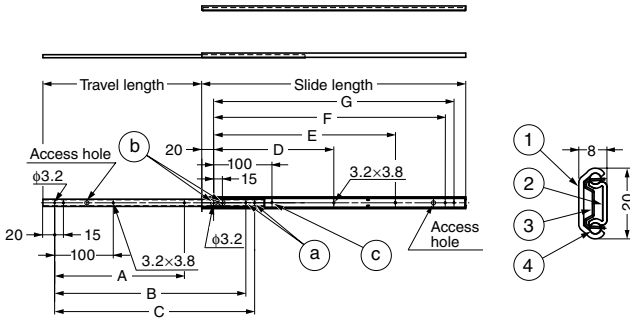

3/4 EXTENSION SLIDE

ESR2021

Features

- 3/4 extension slide (2 members).
- Non-handed.

Recommended Screws

M3 screw with binding or truss head

No.	Part Name	Material	Finish
①	Outer Rail	Stainless Steel (SUS304)	Plain
②	Inner Rail	Stainless Steel (SUS304)	Plain
③	Retainer	Stainless Steel (SUS304)	Plain
④	Balls	Stainless Steel (SUS304)	-

Sold by piece.

Item Code	Item Name	Slide Length	Travel Length	A	B	C	D	E	F	G	Load Capacity N	Load Capacity kgf	Weight	Box
190-011-649	ESR2021-200	200	134	-	145	160	-	-	145	160	127 N/pair	13 kgf/pair	0.2 kg/pair	200 pcs
190-011-650	ESR2021-250	250	184	150	195	210	-	-	195	210	147 N/pair	15 kgf/pair	0.25 kg/pair	100 pcs
190-011-651	ESR2021-300	300	224	190	245	260	-	160	245	260	157 N/pair	16 kgf/pair	0.3 kg/pair	100 pcs
190-011-652	*ESR2021-350	350	244	225	295	310	-	210	295	310	157 N/pair	16 kgf/pair	0.35 kg/pair	100 pcs
190-011-653	ESR2021-400	400	294	265	345	360	-	260	345	360	147 N/pair	15 kgf/pair	0.4 kg/pair	100 pcs
190-011-654	ESR2021-450	450	334	300	395	410	205	310	395	410	127 N/pair	13 kgf/pair	0.45 kg/pair	100 pcs
190-011-655	ESR2021-500	500	384	337	445	460	230	360	445	460	108 N/pair	11 kgf/pair	0.5 kg/pair	100 pcs

* When current stock runs out, the model's value in column A will become 190.

FULL EXTENSION SLIDE

ESR2031

Features

- Full extension (3 members).
- Non-handed.

Recommended Screws

M3 screw with binding or truss head