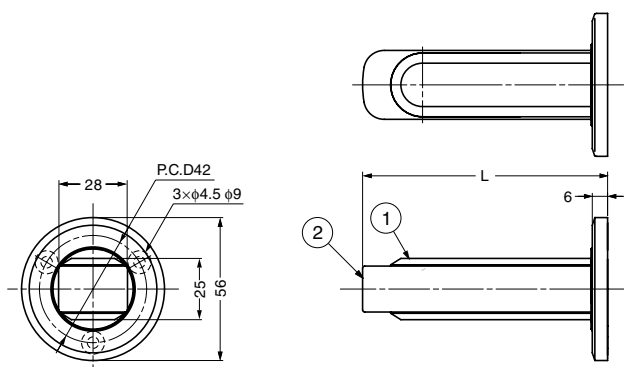

Parts Included

- Hex bolt M8x75 (SUS)
- Plug (M8 Drillφ14)
- Hex coach screw M8x50 (SUS)
- Hex Key

No.	Part Name	Material	Finish/Colour
①	Body	Stainless Steel (SUS316)	Zwei L finish
②	Bumper	Rubber	Black
③	Axis	Stainless Steel (SUS316)	Plain

Item Code	Item Name	Weight	Box
270-170-780	ZL-1801	361 g	1 pc

Zwei L STAINLESS STEEL DOOR STOPPER

ZL-1802

Features

- Wall mount type.
- Made of highly corrosion resistant SUS316
- Ultrapremium Zwei L finish. Zwei L finish: Using top class polishing technology, these products combine the elegance of Satin with the deep glow of a Mirror.

Parts Included

- Countersunk head wood screw 4.1x32 (SUS)
- Plug (wood screw 4.1, Drill φ6)

No.	Part Name	Material	Finish/Colour
①	Body	Stainless Steel (SUS316)	Zwei L finish
②	Bumper	Rubber	Black

Item Code	Item Name	L	Weight	Box
270-170-781	ZL-1802-72	72	390 g	1 pc
270-170-782	ZL-1802-96	96	480 g	1 pc