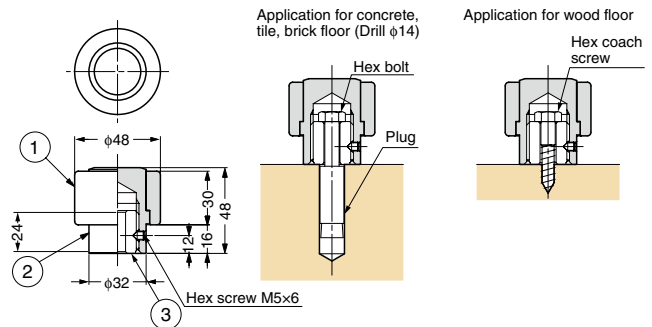

Zwei L STAINLESS STEEL DOOR STOPPER

ZL-1801

Features

- Floor mount type.
- Made of highly corrosion resistant SUS316
- Ultrapremium Zwei L finish. Zwei L finish: Using top class polishing technology, these products combine the elegance of Satin with the deep glow of a Mirror.

Parts Included

- Hex bolt M8x75 (SUS)
- Plug (M8 Drillφ14)
- Hex coach screw M8x50 (SUS)
- Hex Key

No.	Part Name	Material	Finish/Colour
①	Body	Stainless Steel (SUS316)	Zwei L finish
②	Bumper	Rubber	Black
③	Axis	Stainless Steel (SUS316)	Plain

Item Code	Item Name	Weight	Box
270-170-780	ZL-1801	361 g	1 pc

Zwei L STAINLESS STEEL DOOR STOPPER

ZL-1802

Features

- Wall mount type.
- Made of highly corrosion resistant SUS316
- Ultrapremium Zwei L finish. Zwei L finish: Using top class polishing technology, these products combine the elegance of Satin with the deep glow of a Mirror.

Parts Included

- Countersunk head wood screw 4.1x32 (SUS)
- Plug (wood screw 4.1, Drill φ6)

No.	Part Name	Material	Finish/Colour
①	Body	Stainless Steel (SUS316)	Zwei L finish
②	Bumper	Rubber	Black

Item Code	Item Name	L	Weight	Box
270-170-781	ZL-1802-72	72	390 g	1 pc
270-170-782	ZL-1802-96	96	480 g	1 pc