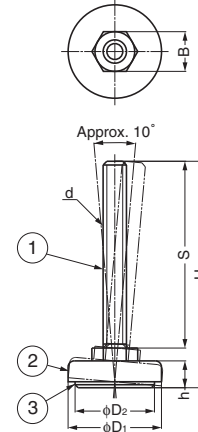

## STAINLESS STEEL LONG-STEM LEVELING GLIDE

TEST  
METHOD 14STAINLESS  
304  
STEEL

MKPLS

No.	Part Name	Material	Finish
①	Threaded Bolt	Stainless Steel	Satin
②	Cover	Stainless Steel (SUS304)	Satin
③	Base	Stainless Steel (SUS304)	Plain

Item Code	Item Name	d	D <sub>1</sub>	D <sub>2</sub>	H	h	S	B	Load Capacity N	Load Capacity kgf	Weight	Box	Carton
200-130-347	MKPLS-32-10-80	M10	32	27	96	10.5	80	17	1960 N	200 kgf	79 g	30 pcs	240 pcs
200-141-336	MKPLS-40-12-80	M12	40	34	97	11.5	80	17	2940 N	300 kgf	125 g	30 pcs	240 pcs
200-141-337	MKPLS-50-12-80	M12	50	44	97	11.5	80	17	3332 N	340 kgf	150 g	20 pcs	160 pcs
200-141-338	MKPLS-50-16-78	M16	50	44	100	11.5	78.5	24	3136 N	320 kgf	220 g	15 pcs	120 pcs

No.	Part Name	Material	Finish/Colour
①	Threaded Bolt	Stainless Steel	Satin
②	Cover	Stainless Steel (SUS304)	Satin
③	Base	Elastomer (TPO)	Black

Item Code	Item Name	d	D <sub>1</sub>	D <sub>2</sub>	H	h	S	B	Load Capacity N	Load Capacity kgf	Weight	Box	Carton
200-130-348	MKRLS-32-10-80	M10	32	27	96	11	80	17	784 N	80 kgf	76 g	30 pcs	240 pcs
200-141-339	MKRLS-40-12-80	M12	40	34	97	11.5	80	17	784 N	80 kgf	120 g	30 pcs	240 pcs
200-141-340	MKRLS-50-12-80	M12	50	44	97	11.5	80	17	980 N	100 kgf	140 g	20 pcs	160 pcs
200-141-341	MKRLS-50-16-78	M16	50	44	100	11.5	78.5	24	784 N	80 kgf	215 g	15 pcs	120 pcs