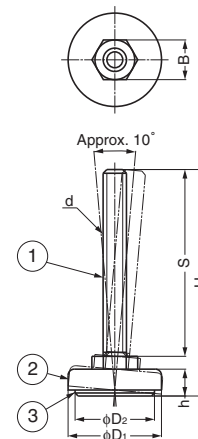

No.	Part Name	Material	Finish
①	Threaded Bolt	Stainless Steel	Satin
②	Cover	Stainless Steel (SUS304)	Satin
③	Base	Stainless Steel (SUS304)	Plain

Item Code	Item Name	d	D <sub>1</sub>	D <sub>2</sub>	H	h	S	B	Load Capacity N	Load Capacity kgf	Weight	Box	Carton
200-130-347	MKPLS-32-10-80	M10	32	27	96	10.5	80	17	1960 N	200 kgf	79 g	30 pcs	240 pcs
200-141-336	MKPLS-40-12-80	M12	40	34	97	11.5	80	17	2940 N	300 kgf	125 g	30 pcs	240 pcs
200-141-337	MKPLS-50-12-80	M12	50	44	97	11.5	80	17	3332 N	340 kgf	150 g	20 pcs	160 pcs
200-141-338	MKPLS-50-16-78	M16	50	44	100	11.5	78.5	24	3136 N	320 kgf	220 g	15 pcs	120 pcs

## STAINLESS STEEL LONG-STEM LEVELING GLIDE

TEST  
METHOD 14STAINLESS  
304  
STEEL

MKRLS

No.	Part Name	Material	Finish/Colour
①	Threaded Bolt	Stainless Steel	Satin
②	Cover	Stainless Steel (SUS304)	Satin
③	Base	Elastomer (TPO)	Black

Item Code	Item Name	d	D <sub>1</sub>	D <sub>2</sub>	H	h	S	B	Load Capacity N	Load Capacity kgf	Weight	Box	Carton
200-130-348	MKRLS-32-10-80	M10	32	27	96	11	80	17	784 N	80 kgf	76 g	30 pcs	240 pcs
200-141-339	MKRLS-40-12-80	M12	40	34	97	11.5	80	17	784 N	80 kgf	120 g	30 pcs	240 pcs
200-141-340	MKRLS-50-12-80	M12	50	44	97	11.5	80	17	980 N	100 kgf	140 g	20 pcs	160 pcs
200-141-341	MKRLS-50-16-78	M16	50	44	100	11.5	78.5	24	784 N	80 kgf	215 g	15 pcs	120 pcs