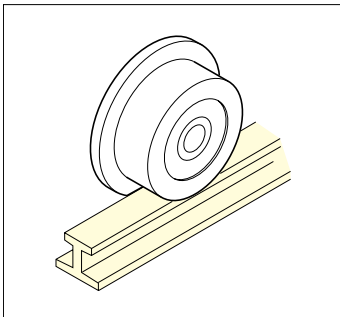

SLIDING DOOR ROLLER

JS, JC

- Heavy duty roller. Bearing is equipped to provide maximum smooth movement.
- Water resistance.
- Can be used outside.
- Ideal for gate.

V Type

Load Capacity 3430 - 27440 N / 2 pcs (w/ Bracket)
350 - 2800 kgf / 2 pcs

w/ Bracket

w/o Bracket

U Type

Load Capacity 3430 - 27440 N / 2 pcs (w/ Bracket)
350 - 2800 kgf / 2 pcs

w/ Bracket

w/o Bracket

Flat Type

Load Capacity 3430 - 27440 N / 2 pcs (w/ Bracket)
350 - 2800 kgf / 2 pcs

w/ Bracket

w/o Bracket

L Type

Load Capacity 6370 - 27440 N / 2 pcs (w/ Bracket)
650 - 2800 kgf / 2 pcs

w/ Bracket

w/o Bracket

CASTERS & LEVELING GLIDES

SLIDING DOOR ROLLER