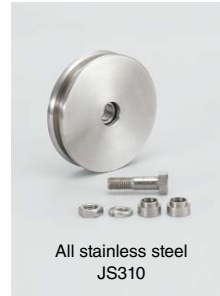

SLIDING DOOR ROLLER

JS, JC

- Heavy duty roller. Bearing is equipped to provide maximum smooth movement.
- Water resistance.
- Can be used outside.
- Ideal for gate.

V Type

Load Capacity 3430 - 27440 N / 2 pcs (w/ Bracket)
350 - 2800 kgf / 2 pcs

w/ Bracket

w/o Bracket

U Type

Load Capacity 3430 - 27440 N / 2 pcs (w/ Bracket)
350 - 2800 kgf / 2 pcs

w/ Bracket

w/o Bracket

Flat Type

Load Capacity 3430 - 27440 N / 2 pcs (w/ Bracket)
350 - 2800 kgf / 2 pcs