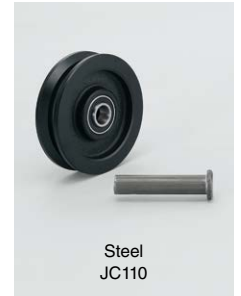

SLIDING DOOR ROLLER

JS, JC

- Heavy duty roller. Bearing is equipped to provide maximum smooth movement.
- Water resistance.
- Can be used outside.
- Ideal for gate.

V Type

Load Capacity 3430 - 27440 N / 2 pcs (w/ Bracket)
350 - 2800 kgf / 2 pcs

w/ Bracket

w/o Bracket

U Type

Load Capacity 3430 - 27440 N / 2 pcs (w/ Bracket)
350 - 2800 kgf / 2 pcs

w/ Bracket

w/o Bracket

Flat Type

Load Capacity 3430 - 27440 N / 2 pcs (w/ Bracket)
350 - 2800 kgf / 2 pcs