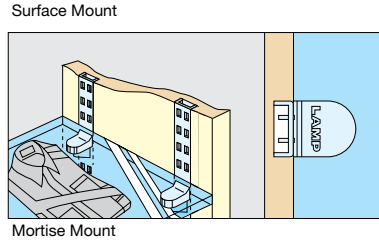

SHELF STANDARD

SP-1820

- Easy height adjustment for changing shelf level.
- Shelf support/hook options: SPB-15R, SPB-20, SPF-20, SPF-20LC (Shelf Supports), SPF-20A (Shelf Holder), SPB-35 (Hook), SP-18E (End Cap).