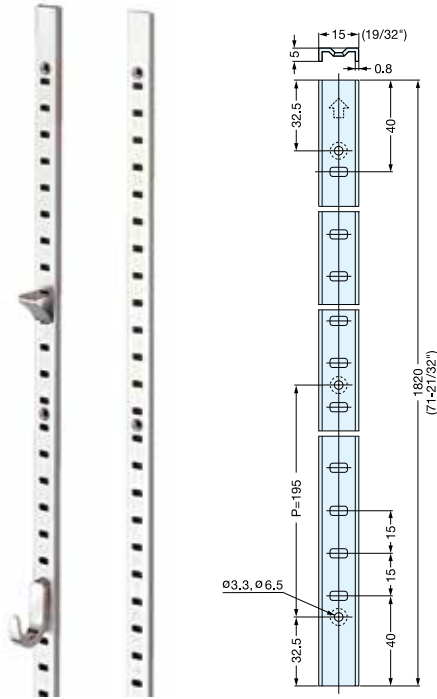

SHELF STANDARD

SP-1820

- Easy height adjustment for changing shelf level.
- Shelf support/hook options: SPB-15R, SPB-20, SPF-20, SPF-20LC (Shelf Supports), SPF-20A (Shelf Holder), SPB-35 (Hook), SP-18E (End Cap).

| Item No. | Holes | Weight (g) | Carton (pcs) | Material | Finish |
|----------|-------|------------|--------------|---------------------|--------|
| SP-1820 | 10 | 222 | 60 | 304 Stainless Steel | Satin |