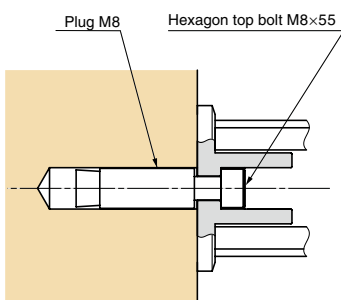

Zwei L GLASS SHELF CLAMP

ZL-2201

Features

- Made of highly corrosion resistant SUS316
- Ultrapremium Zwei L finish. Zwei L finish: Using top class polishing technology, these products combine the elegance of Satin with the deep glow of a Mirror.
- Comes with a lever adjuster to do fine adjustments and make sure the glass is level
- Designed to hold glass firmly
- Designed so that installation screw is not visible after installation

Remarks

- Glass thickness : 8 mm or 10 mm.
- Pilot hole $\phi 14$
- Sold by piece.

Parts Included

- Allen key 6
- Hexagon top bolt M8x55
- Plug M8

Installation Example

BRACKETS & SHELVING SYSTEM

FOR GLASS

GLASS SHELF CLAMP

Installation

No.	Part Name	Material	Finish/Colour
①	Arm	Stainless Steel (SUS316)	Zwei L Finish
②	Mounting Plate	Stainless Steel (SUS316)	Zwei L Finish
③	Level Adjuster	Stainless Steel (SUS316) /Polyurethane (PUR)	Zwei L Finish/Clear
④	Bumper	Rubber	Black

Item Code	Item Name	A	Glass Size / 2 pcs			Weight	Box
			t	D	W		
120-031-000	ZL-2201-120	150	8 or 10	120	Max. 640	625 g	2 pcs
120-031-001	ZL-2201-180	210	8 or 10	180	Max. 800	625 g	2 pcs
120-031-002	ZL-2201-240	270	8 or 10	240	Max. 960	875 g	2 pcs