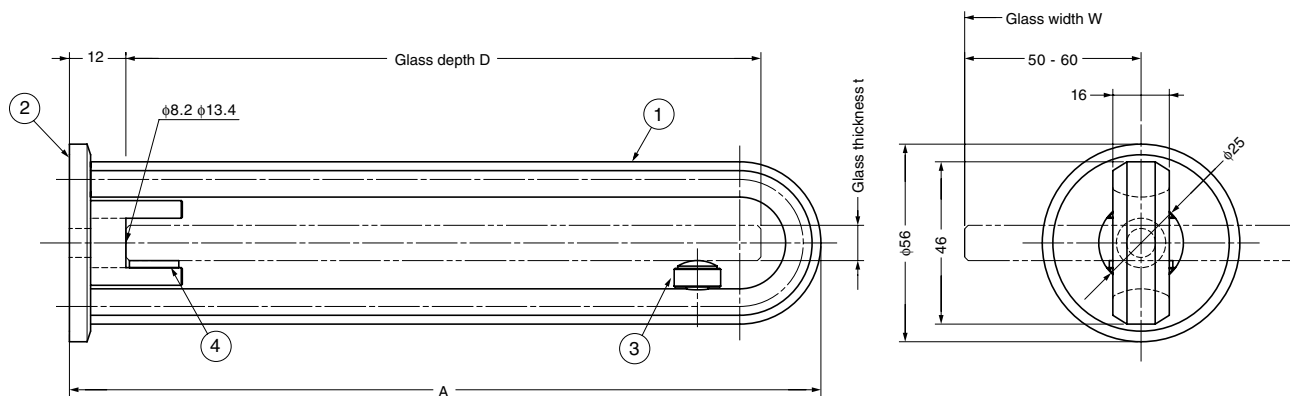

Zwei L GLASS SHELF CLAMP

ZL-2201

Features

- Made of highly corrosion resistant SUS316
- Ultrapremium Zwei L finish. Zwei L finish: Using top class polishing technology, these products combine the elegance of Satin with the deep glow of a Mirror.
- Comes with a lever adjuster to do fine adjustments and make sure the glass is level
- Designed to hold glass firmly
- Designed so that installation screw is not visible after installation

Remarks

- Glass thickness : 8 mm or 10 mm.
- Pilot hole $\phi 14$
- Sold by piece.

Parts Included

- Allen key 6
- Hexagon top bolt M8x55
- Plug M8

Installation Example

BRACKETS & SHELVING SYSTEM

FOR GLASS

GLASS SHELF CLAMP

Installation

No.	Part Name	Material	Finish/Colour
①	Arm	Stainless Steel (SUS316)	Zwei L Finish
②	Mounting Plate	Stainless Steel (SUS316)	Zwei L Finish
③	Level Adjuster	Stainless Steel (SUS316) /Polyurethane (PUR)	Zwei L Finish/Clear
④	Bumper	Rubber	Black

Item Code	Item Name	A	Glass Size / 2 pcs			Weight	Box
			t	D	W		
120-031-000	ZL-2201-120	150	8 or 10	120	Max. 640	625 g	2 pcs
120-031-001	ZL-2201-180	210	8 or 10	180	Max. 800	625 g	2 pcs
120-031-002	ZL-2201-240	270	8 or 10	240	Max. 960	875 g	2 pcs