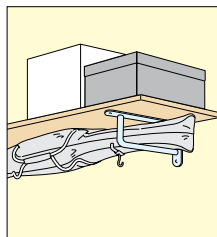

SPRING LOADED BRACKET

GTS-300

- Spring loaded for lift assist feature.
- Pull the hook to fold down.
- Max. depth of shelf is 450 mm (17-3/4")
- Max. width of shelf is 300 mm (11-13/16")

Material	Finish
304 Stainless Steel	Satin

Item No.	L	Load Capacity (kg)	Weight (g)	Box (pcs)	Carton (pcs)
GTS-300	294 (11-37/64")	3 (6.6 lbs), 6 (13 lbs)/2 pcs	190	12	96

BRACKET

BY

Material	Finish
304 Stainless Steel	Mirror

Item No.	L ₁	L ₂	H ₁	H ₂	C ₁	C ₂	C ₃	C ₄	C ₅	C ₆	Holes	Screw
BY-300	300 (11-13/16")	240	150 (5-29/32")	90	280	100	30	130	-	30	8	5 x 25, 5 x 16
BY-400	400 (15-3/4")	340	200 (7-7/8")	140	380	120		180	90		10	
BY-500	500 (19-11/16")	440	250 (9-27/32")	190	480	160		230				