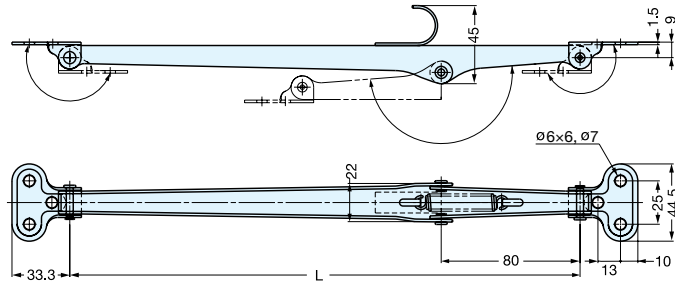

SPRING LOADED BRACKET

GTS-300

- Spring loaded for lift assist feature.
- Pull the hook to fold down.
- Max. depth of shelf is 450 mm (17-3/4")
- Max. width of shelf is 300 mm (11-13/16")

Material	Finish
304 Stainless Steel	Satin

Item No.	L	Load Capacity (kg)	Weight (g)	Box (pcs)	Carton (pcs)
GTS-300	294 (11-37/64")	3 (6.6 lbs), 6 (13 lbs)/2 pcs	190	12	96

BRACKET

BY

Material	Finish
304 Stainless Steel	Mirror

Item No.	L ₁	L ₂	H ₁	H ₂	C ₁	C ₂	C ₃	C ₄	C ₅	C ₆	Holes	Screw
BY-300	300 (11-13/16")	240	150 (5-29/32")	90	280	100	30	130	-	30	8	5 x 25, 5 x 16
BY-400	400 (15-3/4")	340	200 (7-7/8")	140	380	120		180	90		10	
BY-500	500 (19-11/16")	440	250 (9-27/32")	190	480	160		230				