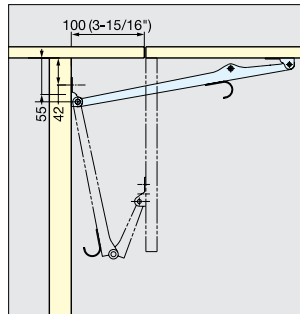

SPRING LOADED BRACKET

GTS-300

- Spring loaded for lift assist feature.
- Pull the hook to fold down.
- Max. depth of shelf is 450 mm (17-3/4")
- Max. width of shelf is 300 mm (11-13/16")

Material	Finish
304 Stainless Steel	Satin

Item No.	L	Load Capacity (kg)	Weight (g)	Box (pcs)	Carton (pcs)
GTS-300	294 (11-37/64")	3 (6.6 lbs), 6 (13 lbs)/2 pcs	190	12	96

BRACKET

BY

Material	Finish
304 Stainless Steel	Mirror

Item No.	L ₁	L ₂	H ₁	H ₂	C ₁	C ₂	C ₃	C ₄	C ₅	C ₆	Holes	Screw
BY-300	300 (11-13/16")	240	150 (5-29/32")	90	280	100	30	130	-	30	8	5 x 25, 5 x 16
BY-400	400 (15-3/4")	340	200 (7-7/8")	140	380	120		180	90		10	
BY-500	500 (19-11/16")	440	250 (9-27/32")	190	480	160		230				