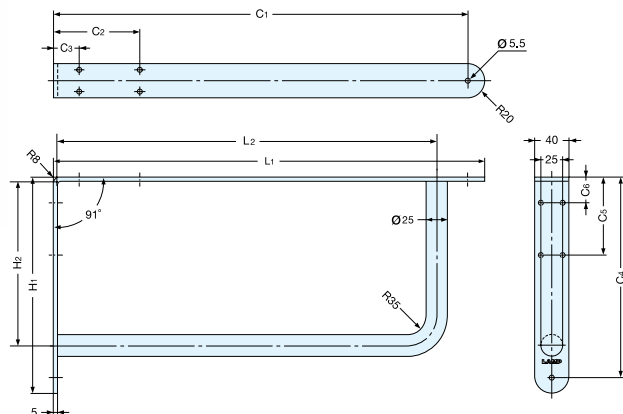

SPRING LOADED BRACKET

GTS-300

- Spring loaded for lift assist feature.
- Pull the hook to fold down.
- Max. depth of shelf is 450 mm (17-3/4")
- Max. width of shelf is 300 mm (11-13/16")

Material	Finish
304 Stainless Steel	Satin

Item No.	L	Load Capacity (kg)	Weight (g)	Box (pcs)	Carton (pcs)
GTS-300	294 (11-37/64")	3 (6.6 lbs), 6 (13 lbs)/2 pcs	190	12	96

BRACKET

BY

Material	Finish
304 Stainless Steel	Mirror

Item No.	L ₁	L ₂	H ₁	H ₂	C ₁	C ₂	C ₃	C ₄	C ₅	C ₆	Holes	Screw
BY-300	300 (11-13/16")	240	150 (5-29/32")	90	280	100	30	130	-	30	8	5 x 25, 5 x 16
BY-400	400 (15-3/4")	340	200 (7-7/8")	140	380	120		180	90		10	
BY-500	500 (19-11/16")	440	250 (9-27/32")	190	480	160		230				

Item No.	Load Capacity (kg)	Weight (g)	Box (pcs)	Carton (pcs)
BY-300	50 (110 lbs)	1100	2	6
BY-400		1400		
BY-500		1800		