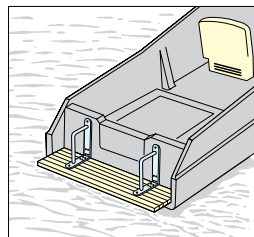

SPRING LOADED BRACKET

GTS-300

- Spring loaded for lift assist feature.
- Pull the hook to fold down.
- Max. depth of shelf is 450 mm (17-3/4")
- Max. width of shelf is 300 mm (11-13/16")

Material	Finish
304 Stainless Steel	Satin

Item No.	L	Load Capacity (kg)	Weight (g)	Box (pcs)	Carton (pcs)
GTS-300	294 (11-37/64")	3 (6.6 lbs), 6 (13 lbs)/2 pcs	190	12	96

BRACKET

BY

Material	Finish
304 Stainless Steel	Mirror

Item No.	L ₁	L ₂	H ₁	H ₂	C ₁	C ₂	C ₃	C ₄	C ₅	C ₆	Holes	Screw
BY-300	300 (11-13/16")	240	150 (5-29/32")	90	280	100	30	130	-	30	8	5 x 25, 5 x 16
BY-400	400 (15-3/4")	340	200 (7-7/8")	140	380	120		180	90		10	
BY-500	500 (19-11/16")	440	250 (9-27/32")	190	480	160		230				