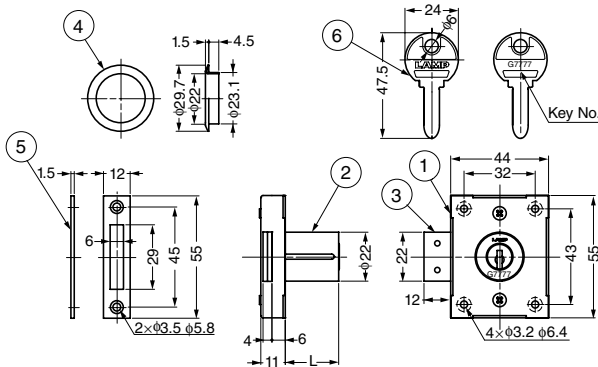

Parts Included

Countersunk head wood screw 2.7 × 1.3, 3.1 × 22 (SUS)

Optional Parts

Spacer 6810-SP (P.312)

Dimpled key design.

Installation

No.	Part Name	Material	Finish		
			NI	CR	BL
①	Body	Stainless Steel (SUS304)	Satin	Satin	Satin
②	Cylinder	Brass	Satin Nickel	Chrome	Black Chrome
③	Dead Bolt	Stainless Steel (SUS304)	Plain	Plain	Plain
④	Ring	Brass	Satin Nickel	Chrome	Black Chrome
⑤	Strike	Stainless Steel (SUS304)	Satin	Satin	Black Chrome
⑥	Key	Brass	Nickel	Nickel	Nickel

Please contact us for the removable key when unlocked with Master Key system.

Non-removable Key when Unlocked (With Master Key System)

Item Code	Item Name	Key Type	Cylinder Diameter	Door Thickness	Finish	L	Weight	Box	Carton
150-024-595	7810-24NI-MK-R-B	Key Different	φ22	22 - 24	Satin Nickel	24	190 g	12 pcs	60 pcs