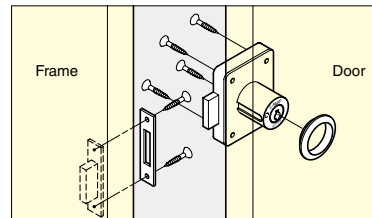

CABINET LOCK Million Lock Series

7810

Features

- For right-handed doors.
- High-security.
 - Reversible key. Turn the key 360° to lock or unlock.
- Available in Satin Nickel (NI), Chrome (CR), Black Chrome (BL), White (WT).
- Brass cylinder lock with stainless steel body.
- 1 million key changes available. Master Key system available at a surcharge. (Max. 2,520 key changes/Master Key.)
- Keys can be shared with other Million Lock Series.

Parts Included

Countersunk head wood screw 2.7 × 1.3, 3.1 × 22 (SUS)

Optional Parts

Spacer 6810-SP (P.312)

Dimpled key design.

Installation

No.	Part Name	Material	Finish		
			NI	CR	BL
①	Body	Stainless Steel (SUS304)	Satin	Satin	Satin
②	Cylinder	Brass	Satin Nickel	Chrome	Black Chrome
③	Dead Bolt	Stainless Steel (SUS304)	Plain	Plain	Plain
④	Ring	Brass	Satin Nickel	Chrome	Black Chrome
⑤	Strike	Stainless Steel (SUS304)	Satin	Satin	Black Chrome
⑥	Key	Brass	Nickel	Nickel	Nickel