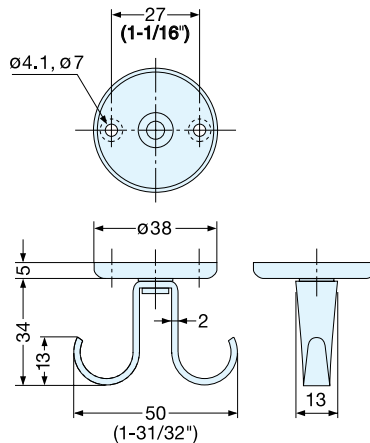

ROTATING/SWING HOOK

RF-U50

- Rotates 360° and swings 180°.
- Can be mounted in various directions.

Item No.	Load Capacity (kg)	Weight (g)	Box (pcs)	Carton (pcs)	Material	Finish
RF-U50	6.1 (13 lbs)	40	25	250	304 Stainless Steel	Satin

ROTATING HOOK

RF-50

- Rotates 360°.
- Can be mounted in various directions.

Item No.	Load Capacity (kg)	Weight (g)	Box (pcs)	Carton (pcs)	Material	Finish
RF-50	3 (6 lbs)	33	25	500	304 Stainless Steel	Satin