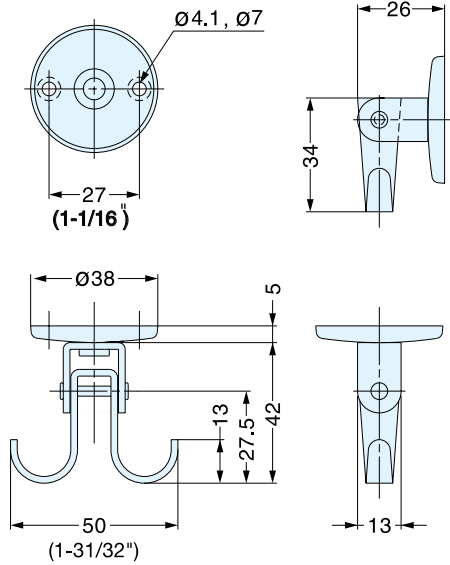

ROTATING/SWING HOOK

RF-U50

- Rotates 360° and swings 180°.
- Can be mounted in various directions.

Item No.	Load Capacity (kg)	Weight (g)	Box (pcs)	Carton (pcs)	Material	Finish
RF-U50	6.1 (13 lbs)	40	25	250	304 Stainless Steel	Satin

ROTATING HOOK

RF-50

- Rotates 360°.
- Can be mounted in various directions.

Item No.	Load Capacity (kg)	Weight (g)	Box (pcs)	Carton (pcs)	Material	Finish
RF-50	3 (6 lbs)	33	25	500	304 Stainless Steel	Satin