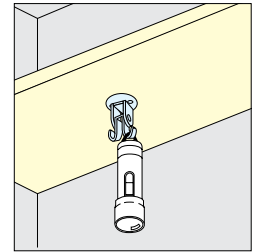

ROTATING/SWING HOOK

RF-U50

- Rotates 360° and swings 180°.
- Can be mounted in various directions.

Item No.	Load Capacity (kg)	Weight (g)	Box (pcs)	Carton (pcs)	Material	Finish
RF-U50	6.1 (13 lbs)	40	25	250	304 Stainless Steel	Satin

ROTATING HOOK

RF-50

- Rotates 360°.
- Can be mounted in various directions.

Item No.	Load Capacity (kg)	Weight (g)	Box (pcs)	Carton (pcs)	Material	Finish
RF-50	3 (6 lbs)	33	25	500	304 Stainless Steel	Satin