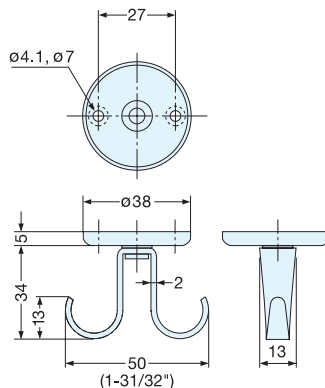

EYE HOOK

RF-D35

Ⓐ Horizontal

Ⓑ Vertical

- Eyelet swivels for various installation applications.
- Can be mounted horizontally to walls or under-mounted for vertical applications.
- Includes 5/8" (M3.5 × 16) long screws.

Item No.	Load Capacity (kg)		Weight (g)	Box (pcs)	Carton (pcs)	Material	Finish
RF-D35	Ⓐ 5.3 (11.7 lbs)	Ⓑ 10.6 (23.4 lbs)	27	50	400	304 Stainless Steel	Satin

ROTATING/SWING HOOK

RF-U50

- Rotates 360° and swings 180°.
- Can be mounted in various directions.

Item No.	Load Capacity (kg)	Weight (g)	Box (pcs)	Carton (pcs)	Material	Finish
RF-U50	6.1 (13 lbs)	40	25	250	304 Stainless Steel	Satin

ROTATING HOOK

RF-50

- Rotates 360°.
- Can be mounted in various directions.