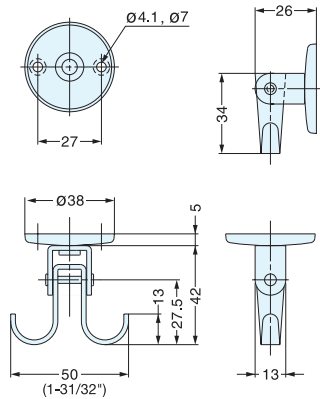

EYE HOOK

RF-D35

Ⓐ Horizontal

Ⓑ Vertical

- Eyelet swivels for various installation applications.
- Can be mounted horizontally to walls or under-mounted for vertical applications.
- Includes 5/8" (M3.5 × 16) long screws.

Item No.	Load Capacity (kg)		Weight (g)	Box (pcs)	Carton (pcs)	Material	Finish
RF-D35	Ⓐ 5.3 (11.7 lbs)	Ⓑ 10.6 (23.4 lbs)	27	50	400	304 Stainless Steel	Satin

ROTATING/SWING HOOK

RF-U50

- Rotates 360° and swings 180°.
- Can be mounted in various directions.

Item No.	Load Capacity (kg)	Weight (g)	Box (pcs)	Carton (pcs)	Material	Finish
RF-U50	6.1 (13 lbs)	40	25	250	304 Stainless Steel	Satin

ROTATING HOOK

RF-50

- Rotates 360°.
- Can be mounted in various directions.