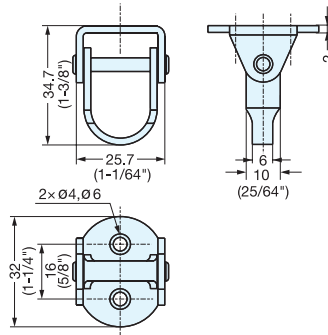

EYE HOOK

RF-D35

Ⓐ Horizontal

Ⓑ Vertical

- Eyelet swivels for various installation applications.
- Can be mounted horizontally to walls or under-mounted for vertical applications.
- Includes 5/8" (M3.5 × 16) long screws.

Item No.	Load Capacity (kg)		Weight (g)	Box (pcs)	Carton (pcs)	Material	Finish
RF-D35	Ⓐ 5.3 (11.7 lbs)	Ⓑ 10.6 (23.4 lbs)	27	50	400	304 Stainless Steel	Satin

ROTATING/SWING HOOK

RF-U50

- Rotates 360° and swings 180°.
- Can be mounted in various directions.

Item No.	Load Capacity (kg)	Weight (g)	Box (pcs)	Carton (pcs)	Material	Finish
RF-U50	6.1 (13 lbs)	40	25	250	304 Stainless Steel	Satin

ROTATING HOOK

RF-50

- Rotates 360°.
- Can be mounted in various directions.

Item No.	Load Capacity (kg)	Weight (g)	Box (pcs)	Carton (pcs)	Material	Finish
RF-50	3 (6.6 lbs)	33	25	500	304 Stainless Steel	Satin