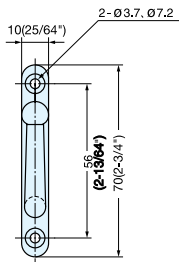

# KB-F-70

Item No.	Weight (g)	Box (pcs)	Carton (pcs)
KB-F-70	46	5	50

Part Name	Material	Finish
Mounting plate	304 Stainless Steel	Polished
Hook	303 Stainless Steel	

# KB-F-75

Item No.	Weight (g)	Box (pcs)	Carton (pcs)
KB-F-75	56	5	50

Part Name	Material	Finish
Mounting plate	304 Stainless Steel	Polished
Hook	303 Stainless Steel	

# WH

• Keep items hooked, ideal for vibration or shock applications.

Item No.	L	H	S	Weight (g)	Box (pcs)	Carton (pcs)
WH-1	37 (1-29/64")	25 ( 63/64")	5	40	20	200
WH-2	41 (1-39/64")	34 (1-11/32")	11	55		