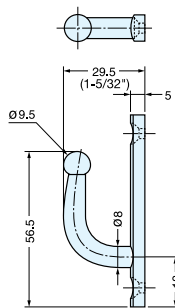

# KB-F-70

Item No.	Weight (g)	Box (pcs)	Carton (pcs)
KB-F-70	46	5	50

Part Name	Material	Finish
Mounting plate	304 Stainless Steel	Polished
Hook	303 Stainless Steel	

# KB-F-75

Item No.	Weight (g)	Box (pcs)	Carton (pcs)
KB-F-75	56	5	50

Part Name	Material	Finish
Mounting plate	304 Stainless Steel	Polished
Hook	303 Stainless Steel	

# WH

• Keep items hooked, ideal for vibration or shock applications.

Item No.	L	H	S	Weight (g)	Box (pcs)	Carton (pcs)
WH-1	37 (1-29/64")	25 ( 63/64")	5	40	20	200
WH-2	41 (1-39/64")	34 (1-11/32")	11	55		