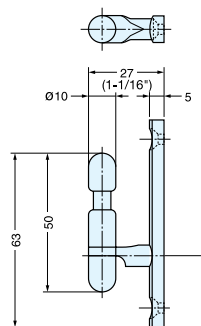

# KB-F-70

Item No.	Weight (g)	Box (pcs)	Carton (pcs)
KB-F-70	46	5	50

Part Name	Material	Finish
Mounting plate	304 Stainless Steel	Polished
Hook	303 Stainless Steel	

# KB-F-75

Item No.	Weight (g)	Box (pcs)	Carton (pcs)
KB-F-75	56	5	50

Part Name	Material	Finish
Mounting plate	304 Stainless Steel	Polished
Hook	303 Stainless Steel	