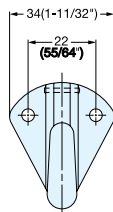

LATCH HOOK

WH

• Keep items hooked, ideal for vibration or shock applications.

Item No.	L	H	S	Weight (g)	Box (pcs)	Carton (pcs)
WH-1	37 (1-29/64")	25 (63/64")	5	40	20	200
WH-2	41 (1-39/64")	34 (1-11/32")	11	55		

Material	Finish
304 Stainless Steel	Satin