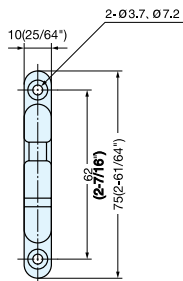

HOOK

KB-F-75

Item No.	Weight (g)	Box (pcs)	Carton (pcs)
KB-F-75	56	5	50

Part Name	Material	Finish
Mounting plate	304 Stainless Steel	Polished
Hook	303 Stainless Steel