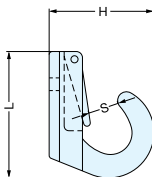

LATCH HOOK

WH

• Keep items hooked, ideal for vibration or shock applications.

Item No.	L	H	S	Weight (g)	Box (pcs)	Carton (pcs)
WH-1	37 (1-29/64")	25 (63/64")	5	40	20	200
WH-2	41 (1-39/64")	34 (1-11/32")	11	55		

Material	Finish
304 Stainless Steel	Satin