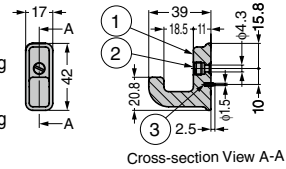

Parts Included

- PXB-AB05-101: Cross-recessed pan head tapping screws, nominal 3.5 x 30, lock plug
- PXB-AB05-111: Cross-recessed pan head tapping screws, nominal 3.5 x 35, lock plug

Installation Method

No.	Part Name	Material
①	Hook	Brass
②	Size M8 x 4.5 Slotted Set Screws	
③	Sharp Pins $\phi 1.5 \times 6.5$	Stainless Steel (SUS316)

HOOK (AGED CAST SERIES)

Black Bronze

Brown Bronze

CAD	Item Code	Item Name	Colour	Load Capacity N	Load Capacity kgf	Weight (g)	Box (pcs)	Carton (pcs)
	110-033-718	PXB-AC05-111-BL	Black Bronze	200	20.4	338	1	12
	110-033-719	PXB-AC05-111-BR	Brown Bronze				1	12

Remarks

The finish of the product may vary as the surface processing is affected by the individual properties of each section of brass.

Parts Included

- Nominal 4 x 50 cross-recessed pan head tapping screws
- Size M4 plain washers
- Lock plug