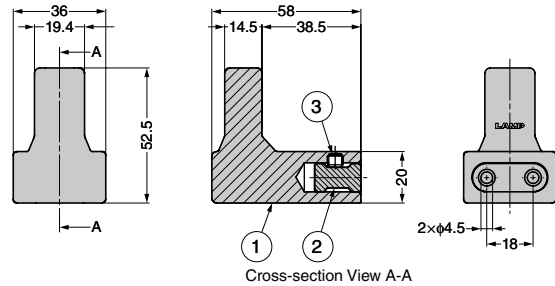

Parts Included

- PXB-AB05-101: Cross-recessed pan head tapping screws, nominal 3.5 x 30, lock plug
- PXB-AB05-111: Cross-recessed pan head tapping screws, nominal 3.5 x 35, lock plug

Installation Method

No.	Part Name	Material
①	Hook	Brass
②	Size M8 x 4.5 Slotted Set Screws	
③	Sharp Pins $\phi 1.5 \times 6.5$	Stainless Steel (SUS316)

HOOK (AGED CAST SERIES)

Black Bronze

Brown Bronze

CAD	Item Code	Item Name	Colour	Load Capacity N	Load Capacity kgf	Weight (g)	Box (pcs)	Carton (pcs)
	110-033-718	PXB-AC05-111-BL	Black Bronze	200	20.4	338	1	12
	110-033-719	PXB-AC05-111-BR	Brown Bronze				1	12

Remarks

The finish of the product may vary as the surface processing is affected by the individual properties of each section of brass.

Parts Included

- Nominal 4 x 50 cross-recessed pan head tapping screws
- Size M4 plain washers
- Lock plug