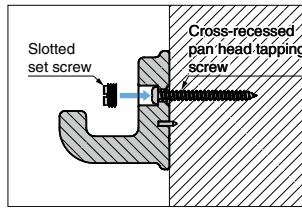

TEST METHOD 19

PXB-AB05

Generous amounts of brass cast into a nostalgic and rugged finish.

Features

Slotted front installation screws, influenced by old-fashioned American interiors.

Remarks

- The finish of the product may vary as the surface processing is affected by the individual properties of each section of brass.
- The slotted set screws are for decoration only. Use the included screws to mount this product.

Parts Included

- PXB-AB05-101: Cross-recessed pan head tapping screws, nominal 3.5 x 30, lock plug
- PXB-AB05-111: Cross-recessed pan head tapping screws, nominal 3.5 x 35, lock plug

Installation Method

No.	Part Name	Material
①	Hook	Brass
②	Size M8 x 4.5 Slotted Set Screws	
③	Sharp Pins $\phi 1.5 \times 6.5$	Stainless Steel (SUS316)

HOOK (AGED CAST SERIES)

Black Bronze

Brown Bronze

CAD	Item Code	Item Name	Colour	Load Capacity N	Load Capacity kgf	Weight (g)	Box (pcs)	Carton (pcs)
	110-033-718	PXB-AC05-111-BL	Black Bronze	200	20.4	338	1	12
	110-033-719	PXB-AC05-111-BR	Brown Bronze				1	12

Remarks

The finish of the product may vary as the surface processing is affected by the individual properties of each section of brass.

Parts Included

- Nominal 4 x 50 cross-recessed pan head tapping screws
- Size M4 plain washers
- Lock plug