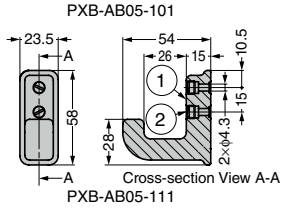

HOOK (AGED BASE SERIES)

Black Bronze

Brown Bronze

CAD	Item Code	Item Name	Colour	Load Capacity N	Load Capacity kgf	Weight (g)	Box (pcs)	Carton (pcs)
	110-034-509	PXB-AB05-101-BL	Black Bronze	100	10.2	79	1	12
	110-034-510	PXB-AB05-101-BR	Brown Bronze				1	12
	110-034-511	PXB-AB05-111-BL	Black Bronze			1	12	
	110-034-512	PXB-AB05-111-BR	Brown Bronze			1	12	

Parts Included

- PXB-AB05-101: Cross-recessed pan head tapping screws, nominal 3.5 x 30, lock plug
- PXB-AB05-111: Cross-recessed pan head tapping screws, nominal 3.5 x 35, lock plug

Installation Method

No.	Part Name	Material
①	Hook	Brass
②	Size M8 x 4.5 Slotted Set Screws	
③	Sharp Pins $\phi 1.5 \times 6.5$	Stainless Steel (SUS316)

HOOK (AGED CAST SERIES)

Black Bronze

Brown Bronze

CAD	Item Code	Item Name	Colour	Load Capacity N	Load Capacity kgf	Weight (g)	Box (pcs)	Carton (pcs)
	110-033-718	PXB-AC05-111-BL	Black Bronze	200	20.4	338	1	12
	110-033-719	PXB-AC05-111-BR	Brown Bronze				1	12

Remarks

The finish of the product may vary as the surface processing is affected by the individual properties of each section of brass.

Parts Included

- Nominal 4 x 50 cross-recessed pan head tapping screws
- Size M4 plain washers
- Lock plug