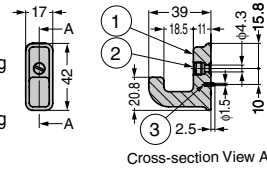

Parts Included

- PXB-AB05-101: Cross-recessed pan head tapping screws, nominal 3.5 x 30, lock plug
- PXB-AB05-111: Cross-recessed pan head tapping screws, nominal 3.5 x 35, lock plug

Installation Method

No.	Part Name	Material
①	Hook	Brass
②	Size M8 x 4.5 Slotted Set Screws	
③	Sharp Pins $\phi 1.5 \times 6.5$	Stainless Steel (SUS316)

HOOK (AGED CAST SERIES)

Black Bronze

Brown Bronze

CAD	Item Code	Item Name	Colour	Load Capacity N	Load Capacity kgf	Weight (g)	Box (pcs)	Carton (pcs)
	110-033-718	PXB-AC05-111-BL	Black Bronze	200	20.4	338	1	12
	110-033-719	PXB-AC05-111-BR	Brown Bronze				1	12

Remarks

The finish of the product may vary as the surface processing is affected by the individual properties of each section of brass.

Parts Included

- Nominal 4 x 50 cross-recessed pan head tapping screws
- Size M4 plain washers
- Lock plug