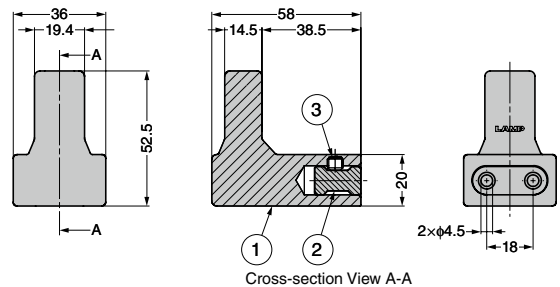

Parts Included

- PXB-AB05-101: Cross-recessed pan head tapping screws, nominal 3.5 x 30, lock plug
- PXB-AB05-111: Cross-recessed pan head tapping screws, nominal 3.5 x 35, lock plug

Installation Method

No.	Part Name	Material
①	Hook	Brass
②	Size M8 x 4.5 Slotted Set Screws	
③	Sharp Pins $\phi 1.5 \times 6.5$	Stainless Steel (SUS316)

HOOK (AGED CAST SERIES)

Black Bronze

Brown Bronze

CAD	Item Code	Item Name	Colour	Load Capacity N	Load Capacity kgf	Weight (g)	Box (pcs)	Carton (pcs)
	110-033-718	PXB-AC05-111-BL	Black Bronze	200	20.4	338	1	12
	110-033-719	PXB-AC05-111-BR	Brown Bronze				1	12

Remarks

The finish of the product may vary as the surface processing is affected by the individual properties of each section of brass.

Parts Included

- Nominal 4 x 50 cross-recessed pan head tapping screws
- Size M4 plain washers
- Lock plug