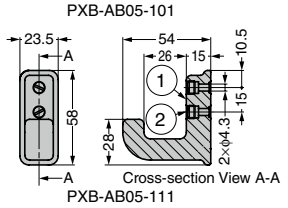

HOOK (AGED BASE SERIES)

Black Bronze

Brown Bronze

CAD	Item Code	Item Name	Colour	Load Capacity N	Load Capacity kgf	Weight (g)	Box (pcs)	Carton (pcs)
	110-034-509	PXB-AB05-101-BL	Black Bronze	100	10.2	79	1	12
	110-034-510	PXB-AB05-101-BR	Brown Bronze				1	12
	110-034-511	PXB-AB05-111-BL	Black Bronze			210	1	12
	110-034-512	PXB-AB05-111-BR	Brown Bronze				1	12

Parts Included

- PXB-AB05-101: Cross-recessed pan head tapping screws, nominal 3.5 x 30, lock plug
- PXB-AB05-111: Cross-recessed pan head tapping screws, nominal 3.5 x 35, lock plug

Installation Method

No.	Part Name	Material
①	Hook	Brass
②	Size M8 x 4.5 Slotted Set Screws	
③	Sharp Pins $\phi 1.5 \times 6.5$	Stainless Steel (SUS316)

HOOK (AGED CAST SERIES)

Black Bronze

Brown Bronze

CAD	Item Code	Item Name	Colour	Load Capacity N	Load Capacity kgf	Weight (g)	Box (pcs)	Carton (pcs)
	110-033-718	PXB-AC05-111-BL	Black Bronze	200	20.4	338	1	12
	110-033-719	PXB-AC05-111-BR	Brown Bronze				1	12

Remarks

The finish of the product may vary as the surface processing is affected by the individual properties of each section of brass.

Parts Included

- Nominal 4 x 50 cross-recessed pan head tapping screws
- Size M4 plain washers
- Lock plug