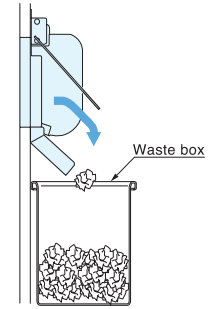

## AZ-SLP

- Guide for garbage into waste basket.
- Use with AZ-GD, AZ-GD231-HL, AZ-GD232-HL and AZ-HD.

[Application Example]

[Installation]

Item No.	A	B	C	L	Weight (g)	Box (pcs)	Carton (pcs)	Material	Finish
AZ-SLP230	70	70	70	241	450	20	-	304 Stainless Steel	Satin
AZ-SLP310	80	80	80	317	570				

# MULTI-PURPOSE LID (W/HANDLE)

## AZ-HD230/HL, 310/HL

- Easy to open with the handle.
- No need to put hands inside enclosure.
- 304 Stainless Steel lid, frame, and handle.

Cut Out Dimensions

Item No.	A	B	W	H	E	F	G	P <sub>1</sub>	P <sub>2</sub>	X	Y	Weight (g)	Box (pcs)	Carton (pcs)
AZ-HD230/HL	234 ( 9-7/32" )	160 ( 6-19/64" )	308 ( 12-1/8" )	234 ( 9-7/32" )	288	214	120 ( 4-23/32" )	60	90	289	215	1800	1	10
AZ-HD310/HL	310 ( 12-13/64" )	220 ( 8-21/32" )	384 ( 15-1/8" )	294 ( 11-37/64" )	364	274	160 ( 6-19/64" )	112	142	365	275	2200		