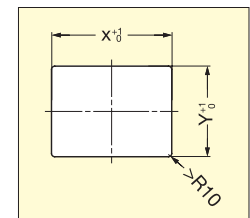

## AZ-SLP

- Guide for garbage into waste basket.
- Use with AZ-GD, AZ-GD231-HL, AZ-GD232-HL and AZ-HD.

[Application Example]

[Installation]

Item No.	A	B	C	L	Weight (g)	Box (pcs)	Carton (pcs)	Material	Finish
AZ-SLP230	70	70	70	241	450	20	-	304 Stainless Steel	Satin
AZ-SLP310	80	80	80	317	570				

## AZ-HD230/HL, 310/HL

- Easy to open with the handle.
- No need to put hands inside enclosure.
- 304 Stainless Steel lid, frame, and handle.

Cut Out Dimensions

Item No.	A	B	W	H	E	F	G	P <sub>1</sub>	P <sub>2</sub>	X	Y	Weight (g)	Box (pcs)	Carton (pcs)
AZ-HD230/HL	234 ( 9-7/32" )	160 ( 6-19/64" )	308 ( 12-1/8" )	234 ( 9-7/32" )	288	214	120 ( 4-23/32" )	60	90	289	215	1800	1	10
AZ-HD310/HL	310 ( 12-13/64" )	220 ( 8-21/32" )	384 ( 15-1/8" )	294 ( 11-37/64" )	364	274	160 ( 6-19/64" )	112	142	365	275	2200		