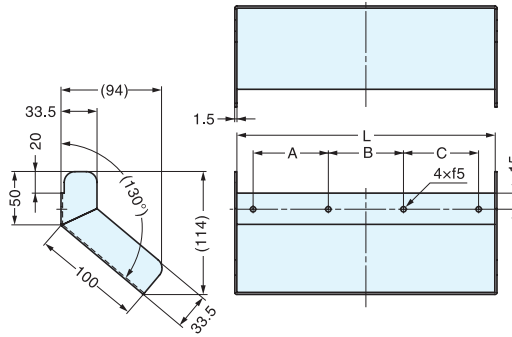

## AZ-SLP

- Guide for garbage into waste basket.
- Use with AZ-GD, AZ-GD231-HL, AZ-GD232-HL and AZ-HD.

[Application Example]

[Installation]

Item No.	A	B	C	L	Weight (g)	Box (pcs)	Carton (pcs)	Material	Finish
AZ-SLP230	70	70	70	241	450	20	-	304 Stainless Steel	Satin
AZ-SLP310	80	80	80	317	570				

## AZ-HD230/HL, 310/HL

- Easy to open with the handle.
- No need to put hands inside enclosure.
- 304 Stainless Steel lid, frame, and handle.

Cut Out Dimensions

Item No.	A	B	W	H	E	F	G	P <sub>1</sub>	P <sub>2</sub>	X	Y	Weight (g)	Box (pcs)	Carton (pcs)
AZ-HD230/HL	234 ( 9-7/32" )	160 ( 6-19/64" )	308 ( 12-1/8" )	234 ( 9-7/32" )	288	214	120 ( 4-23/32" )	60	90	289	215	1800	1	10
AZ-HD310/HL	310 ( 12-13/64" )	220 ( 8-21/32" )	384 ( 15-1/8" )	294 ( 11-37/64" )	364	274	160 ( 6-19/64" )	112	142	365	275	2200		