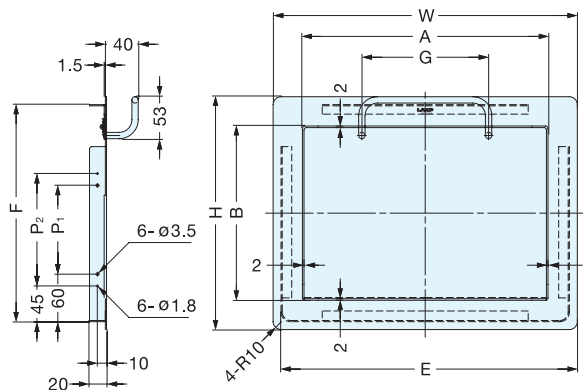

## AZ-SLP

- Guide for garbage into waste basket.
- Use with AZ-GD, AZ-GD231-HL, AZ-GD232-HL and AZ-HD.

[Application Example]

[Installation]

Item No.	A	B	C	L	Weight (g)	Box (pcs)	Carton (pcs)	Material	Finish
AZ-SLP230	70	70	70	241	450	20	-	304 Stainless Steel	Satin
AZ-SLP310	80	80	80	317	570				

# MULTI-PURPOSE LID (W/HANDLE)

## AZ-HD230/HL, 310/HL

- Easy to open with the handle.
- No need to put hands inside enclosure.
- 304 Stainless Steel lid, frame, and handle.

Cut Out Dimensions

Item No.	A	B	W	H	E	F	G	P <sub>1</sub>	P <sub>2</sub>	X	Y	Weight (g)	Box (pcs)	Carton (pcs)
AZ-HD230/HL	234 ( 9-7/32" )	160 ( 6-19/64" )	308 ( 12-1/8" )	234 ( 9-7/32" )	288	214	120 ( 4-23/32" )	60	90	289	215	1800	1	10
AZ-HD310/HL	310 ( 12-13/64" )	220 ( 8-21/32" )	384 ( 15-1/8" )	294 ( 11-37/64" )	364	274	160 ( 6-19/64" )	112	142	365	275	2200		