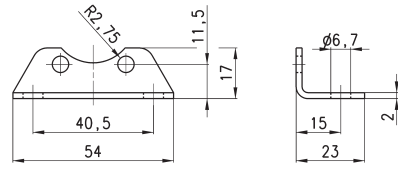

Mounting bracket Mod. N204-ST

For filters and lubricators

The kit is supplied with:
1 bracket
2 screws M5X6

Materials: zinc-plated steel bracket and screws.

Mod.

N204-ST