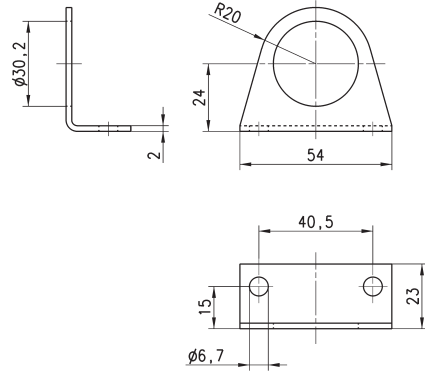

**Mounting bracket Mod. C114-ST**

For regulators and filter-regulators (G1/4 - G1/8)

The kit is supplied with:  
1x zinc-plated steel bracket.

Mod.  
**C114-ST**

**Mounting bracket Mod. C114-ST/1**

For regulators and filter-regulators (G1/4 - G1/8)

The kit is supplied with 1 zinc-plated steel bracket.

Mod.  
**C114-ST/1**

**Mounting bracket Mod. C114-ST/2**

For regulators and filter-regulators (G1/4 - G1/8)

The kit is supplied with 1 zinc-plated steel bracket.