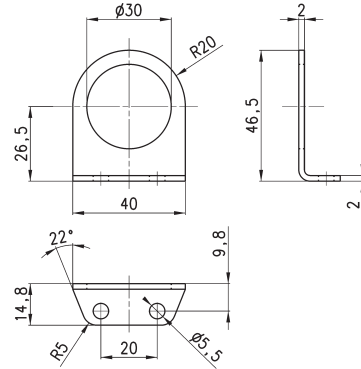

**Mounting bracket Mod. C114-ST**

For regulators and filter-regulators (G1/4 - G1/8)

The kit is supplied with:  
1x zinc-plated steel bracket.

Mod.  
**C114-ST**

**Mounting bracket Mod. C114-ST/1**

For regulators and filter-regulators (G1/4 - G1/8)

The kit is supplied with 1 zinc-plated steel bracket.

Mod.  
**C114-ST/1**

**Mounting bracket Mod. C114-ST/2**

For regulators and filter-regulators (G1/4 - G1/8)

The kit is supplied with 1 zinc-plated steel bracket.