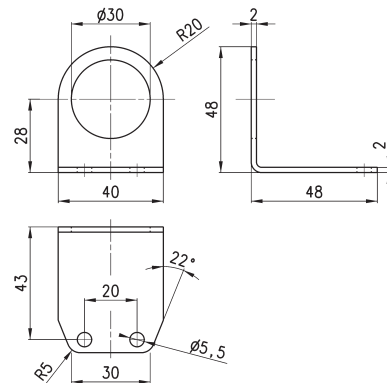

**Mounting bracket Mod. C114-ST**

For regulators and filter-regulators (G1/4 - G1/8)

The kit is supplied with:  
1x zinc-plated steel bracket.

Mod.  
**C114-ST**

**Mounting bracket Mod. C114-ST/1**

For regulators and filter-regulators (G1/4 - G1/8)

The kit is supplied with 1 zinc-plated steel bracket.

Mod.  
**C114-ST/1**

**Mounting bracket Mod. C114-ST/2**

For regulators and filter-regulators (G1/4 - G1/8)

The kit is supplied with 1 zinc-plated steel bracket.

Mod.  
**C114-ST/2**

**Mounting bracket Mod. N204-ST**

For filters and lubricators

The kit is supplied with:  
1 bracket  
2 screws M5X6

Materials: zinc-plated steel bracket and screws.

Mod.

**N204-ST**