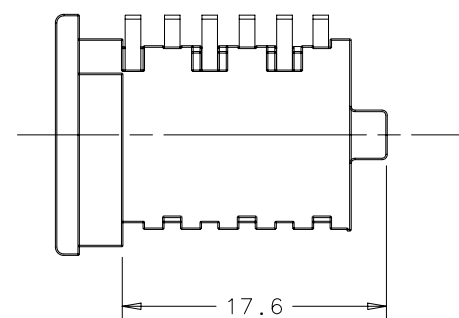

RECESS IS ONLY USED ON THE SLIDE SHUTTER OPTION

YY = 13

YY = 06

YY = 18

YY = 17

KEY CODE