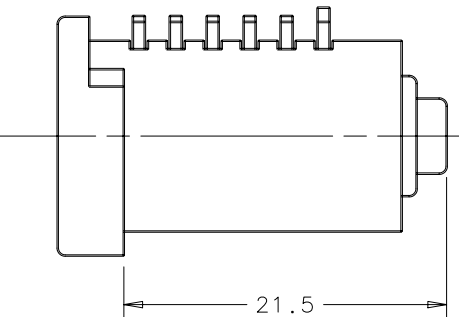

NOTES:

A. PART NUMBER COVERS LOCK PLUG COMPLETE WITH TWO KEYS LINKED TOGETHER. KEYS MAY BE INSTALLED IN LOCK PLUG OR PACKAGED BULK.

B. MATERIAL & FINISH:

- PLUG BODY: ZAMAK, TRIVALENT CHROMATE FINISH OR PLASTIC, BLACK
- TUMBLERS: BRASS
- KEYS: BRASS, NICKEL PLATED
- SCALP: STAINLESS STEEL, PASSIVATED
- SHUTTER:
  - (DROP) STAINLESS STEEL, PASSIVATED
  - (SLIDE) BRASS, NICKEL PLATED

C. KEY CODES LS001 - LS125 USE MASTER KEY, SOUTHCO PART NUMBER PK-24-01.

PROPRIETARY ITEM - EXCEPT FOR USES EXPRESSLY GRANTED IN WRITING INFORMATION DISCLOSED HEREON IS CONFIDENTIAL AND ALL RIGHTS PATENT AND OTHERWISE ARE RESERVED BY SOUTHCO, INC.

SHUTTERED LOCK PLUG

DATE	DRAWN	CHKD	SCALE
17JAN2006	MJS		2:1

DRAWING NUMBER
J-PK-39

REV	DATE	DRAWN/CHKD	DESCRIPTION	PART NUMBER	MATERIAL	FINISH
A	19JAN2006	MJS/RLR	PRN: P2006-0095	PK-39-XX-YY-ZZZ	SEE NOTE B	SEE NOTE B
B	25JAN2006	MJS/MDY	PRN: P2006-0155			
C	26JAN2006	LCR/MJS	PRN: P2006-0171			
D	24OCT2012	MJS/IR	PRN: P2012-1449			
E	05FEB3013	MJS/MSR	PRN: P2013-0315			
F	13FEB3013	MJS/MSR	PRN: P2013-0375			

PART NUMBER
PK-39-XX-YY-ZZZ

HEAD STYLE
END CONFIGURATION
KEY CODE OPTION

MILLIMETERS

ALL DIMENSIONS WITHOUT TOLERANCES ARE FOR REFERENCE ONLY.

HEAD STYLE:

- 42 - DROP DHUTTER
- 72 - SLIDE SHUTTER
- 816 - SLIDE SHUTTER, PLASTIC BODY

END CONFIGURATION:

SEE BELOW

KEY CODE OPTIONS:

- 001 - LS001
- 002 - LS002
- 003 - LS003

- 123 - LS123
- 124 - LS124
- 125 - LS125

- RS001 - RS001

- RS125 - RS125

- KD1010 - KEYED DIFFERENTLY, 10 DIFFERENT KEY CODES, RS001 - RS010, SOLD IN BAGS OF 10.
- KD1050 - KEYED DIFFERENTLY, 50 DIFFERENT KEY CODES, RS001 - RS050, SOLD IN BAGS OF 50.
- KD1125 - KEYED DIFFERENTLY, 125 DIFFERENT KEY CODES, RS001 - RS125, SOLD IN BAGS OF 125.