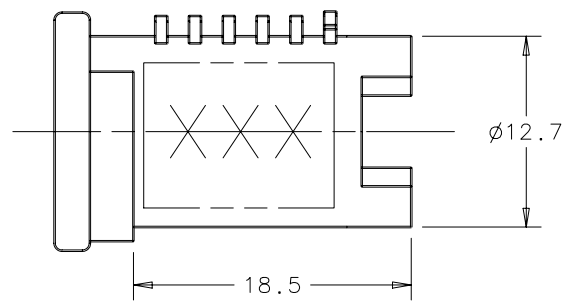

NOTES:

A. PART NUMBER COVERS LOCK PLUG COMPLETE WITH TWO KEYS LINKED TOGETHER. KEYS MAY BE INSTALLED IN LOCK PLUG OR PACKAGED BULK.

B. MATERIAL & FINISH:

- PLUG BODY: ZAMAK, TRIVALENT CHROMATE FINISH OR PLASTIC, BLACK
- TUMBLERS: BRASS
- KEYS: BRASS, NICKEL PLATED
- SCALP: STAINLESS STEEL, PASSIVATED
- SHUTTER:
  - (DROP) STAINLESS STEEL, PASSIVATED
  - (SLIDE) BRASS, NICKEL PLATED

C. KEY CODES LS001 - LS125 USE MASTER KEY, SOUTHCO PART NUMBER PK-24-01.

PROPRIETARY ITEM - EXCEPT FOR USES EXPRESSLY GRANTED IN WRITING INFORMATION DISCLOSED HEREON IS CONFIDENTIAL AND ALL RIGHTS PATENT AND OTHERWISE ARE RESERVED BY SOUTHCO, INC.

SHUTTERED LOCK PLUG

DATE	DRAWN	CHKD	SCALE
17JAN2006	MJS		2:1

DRAWING NUMBER
J-PK-39

REV	DATE	DRAWN/CHKD	DESCRIPTION	PART NUMBER	MATERIAL	FINISH
A	19JAN2006	MJS/RLR	PRN: P2006-0095	PK-39-XX-YY-ZZZ	SEE NOTE B	SEE NOTE B
B	25JAN2006	MJS/MDY	PRN: P2006-0155			
C	26JAN2006	LCR/MJS	PRN: P2006-0171			
D	24OCT2012	MJS/IR	PRN: P2012-1449			
E	05FEB3013	MJS/MSR	PRN: P2013-0315			
F	13FEB3013	MJS/MSR	PRN: P2013-0375			

PART NUMBER
PK-39-XX-YY-ZZZ

HEAD STYLE
END CONFIGURATION
KEY CODE OPTION

MILLIMETERS

ALL DIMENSIONS WITHOUT TOLERANCES ARE FOR REFERENCE ONLY.

HEAD STYLE:

- 42 - DROP DHUTTER
- 72 - SLIDE SHUTTER
- 816 - SLIDE SHUTTER, PLASTIC BODY

END CONFIGURATION:

SEE BELOW

KEY CODE OPTIONS:

- 001 - LS001
- 002 - LS002
- 003 - LS003

- 123 - LS123
- 124 - LS124
- 125 - LS125

- RS001 - RS001

- RS125 - RS125

- KD1010 - KEYED DIFFERENTLY, 10 DIFFERENT KEY CODES, RS001 - RS010, SOLD IN BAGS OF 10.
- KD1050 - KEYED DIFFERENTLY, 50 DIFFERENT KEY CODES, RS001 - RS050, SOLD IN BAGS OF 50.
- KD1125 - KEYED DIFFERENTLY, 125 DIFFERENT KEY CODES, RS001 - RS125, SOLD IN BAGS OF 125.