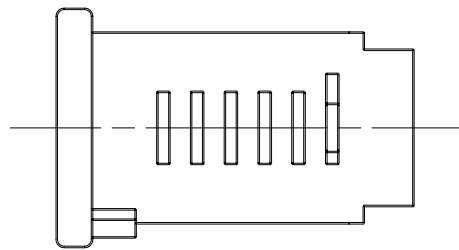

KEY CODE OPTIONS:

- 001 - LS001
- 002 - LS002
- 003 - LS003

- 123 - LS123
- 124 - LS124
- 125 - LS125

- RS001 - RS001

- RS125 - RS125

- KD1010 - KEYED DIFFERENTLY, 10 DIFFERENT KEY CODES, RS001 - RS010, SOLD IN BAGS OF 10.
- KD1050 - KEYED DIFFERENTLY, 50 DIFFERENT KEY CODES, RS001 - RS050, SOLD IN BAGS OF 50.
- KD1125 - KEYED DIFFERENTLY, 125 DIFFERENT KEY CODES, RS001 - RS125, SOLD IN BAGS OF 125.

- MK1010 - MASTER KEYED, KEYED DIFFERENTLY, 10 DIFFERENT KEY CODES, LS001 - LS010, SOLD IN BAGS OF 10.
- MK1050 - MASTER KEYED, KEYED DIFFERENTLY, 50 DIFFERENT KEY CODES, LS001 - LS050, SOLD IN BAGS OF 50.
- MK1125 - MASTER KEYED, KEYED DIFFERENTLY, 125 DIFFERENT KEY CODES, LS001 - LS125, SOLD IN BAGS OF 125.

RECESS IS ONLY USED ON THE SLIDE SHUTTER OPTION