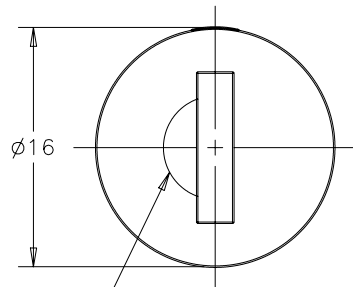

KEY CODE OPTIONS:

- 001 - LS001
- 002 - LS002
- 003 - LS003

- 123 - LS123
- 124 - LS124
- 125 - LS125

- RS001 - RS001

- RS125 - RS125

- KD1010 - KEYED DIFFERENTLY, 10 DIFFERENT KEY CODES, RS001 - RS010, SOLD IN BAGS OF 10.
- KD1050 - KEYED DIFFERENTLY, 50 DIFFERENT KEY CODES, RS001 - RS050, SOLD IN BAGS OF 50.
- KD1125 - KEYED DIFFERENTLY, 125 DIFFERENT KEY CODES, RS001 - RS125, SOLD IN BAGS OF 125.

- MK1010 - MASTER KEYED, KEYED DIFFERENTLY, 10 DIFFERENT KEY CODES, LS001 - LS010, SOLD IN BAGS OF 10.
- MK1050 - MASTER KEYED, KEYED DIFFERENTLY, 50 DIFFERENT KEY CODES, LS001 - LS050, SOLD IN BAGS OF 50.
- MK1125 - MASTER KEYED, KEYED DIFFERENTLY, 125 DIFFERENT KEY CODES, LS001 - LS125, SOLD IN BAGS OF 125.

RECESS IS ONLY USED ON THE SLIDE SHUTTER OPTION