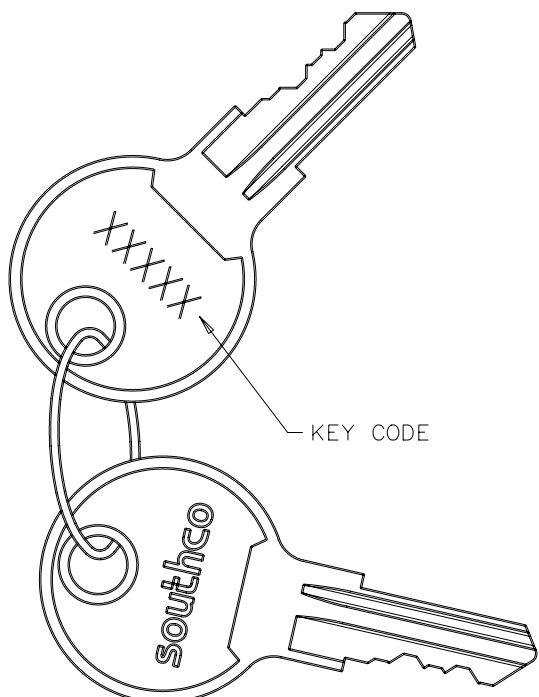

NOTES:

A. PART NUMBER COVERS LOCK PLUG COMPLETE WITH TWO KEYS LINKED TOGETHER. KEYS MAY BE INSTALLED IN LOCK PLUG OR PACKAGED BULK.

B. MATERIAL & FINISH:

- PLUG BODY: ZAMAK, TRIVALENT CHROMATE FINISH OR PLASTIC, BLACK
- TUMBLERS: BRASS
- KEYS: BRASS, NICKEL PLATED
- SCALP: STAINLESS STEEL, PASSIVATED
- SHUTTER:
 - (DROP) STAINLESS STEEL, PASSIVATED
 - (SLIDE) BRASS, NICKEL PLATED

- MK1010 - MASTER KEYED, KEYED DIFFERENTLY, 10 DIFFERENT KEY CODES, LS001 - LS010, SOLD IN BAGS OF 10.
- MK1050 - MASTER KEYED, KEYED DIFFERENTLY, 50 DIFFERENT KEY CODES, LS001 - LS050, SOLD IN BAGS OF 50.
- MK1125 - MASTER KEYED, KEYED DIFFERENTLY, 125 DIFFERENT KEY CODES, LS001 - LS125, SOLD IN BAGS OF 125.

RECESS IS ONLY USED ON THE SLIDE SHUTTER OPTION

YY = 13

YY = 06

YY = 18

YY = 17

KEY CODE