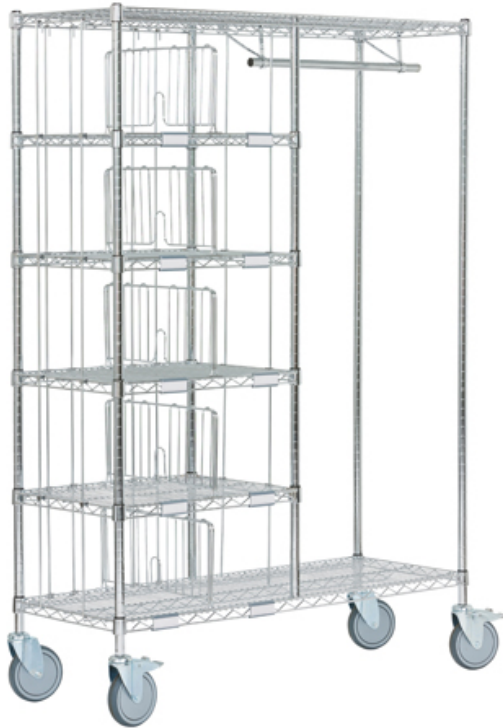

# Kombi Sorting Trolley

Collect, commission and store

## FEATURES

- ✓ 1220 -1524 x 457 x 1765 mm
- ✓ combined sorting trolley and coat rack

Compartment dividers  
and label holders  
supplied as standard

Front section of the  
shelves is separated  
by two side rods

### Collect, commission and store

- cleverly designed combination of a sorting trolley and a clothes rack - ideal for the storage of working clothes
- convenient dimensions - fits through every door
- the front section of the shelves is separated by two side rods
- also available with textile cover
- compartment dividers and label holders supplied as standard
- planen Sie, auf Ihre ganz individuelle Art und Weise, Ihren KOMBIX Kombi Sorting Trolley

### serial running gear:

- 4 swivel castors, 2 with double brake, ø 150 mm

Art. no.	Dimensions (L x W x H appr. in mm)	Compartments
KS4012/5-8	1220 x 457 x 1765	8
KS4012/6-10	1220 x 457 x 1765	10
KS4015/5-12	1524 x 457 x 1765	12