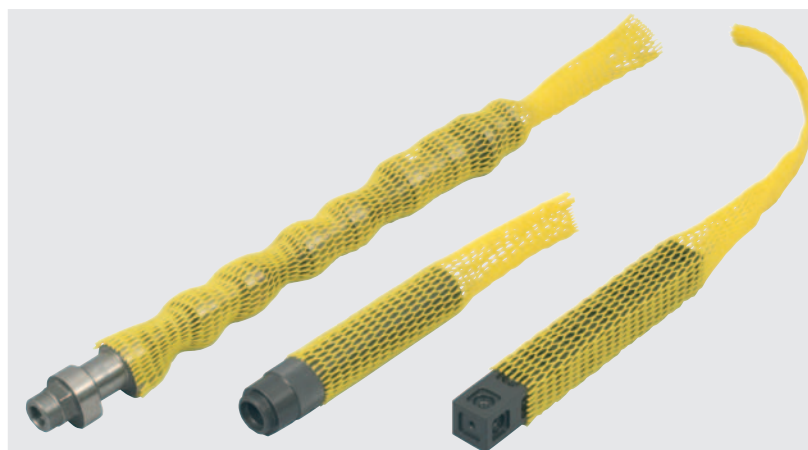

Order No.	Version 1	Recommended Ø	Colour	Length	G=Weight g/m
96500-007X25000	medium loading	7-15 mm	orange	250 m / on the roll	18
96500-015X20000	medium loading	15-25 mm	blue	200 m / on the roll	18
96500-025X10000	medium loading	25-50 mm	yellow	100 m / on the roll	40
96500-050X10000	medium loading	50-100 mm	red	100 m / on the roll	85
96500-100X05000	medium loading	100-200 mm	green	50 m / on the roll	100
96500-200X05000	medium loading	200-300 mm	orange	50 m / on the roll	120
96500-300X05000	medium loading	300-600 mm	white	50 m / on the roll	250
96500-007X250001	light loading	7-15 mm	orange	250 m / on the roll	14
96500-015X250001	light loading	15-25 mm	blue	250 m / on the roll	14
96500-025X100001	light loading	25-50 mm	yellow	100 m / on the roll	30
96500-050X100001	light loading	50-100 mm	red	100 m / on the roll	50
96500-080X100001	light loading	80-150 mm	red	100 m / on the roll	50
96500-150X100001	light loading	150-250 mm	black	100 m / on the roll	60
96500-005X050002	heavy loading	5-10 mm	blue	50 m / on the roll	16
96500-010X050002	heavy loading	10-20 mm	blue	50 m / on the roll	27
96500-020X050002	heavy loading	20-30 mm	blue	50 m / on the roll	40
96500-030X050002	heavy loading	30-45 mm	blue	50 m / on the roll	45
96500-045X050002	heavy loading	45-75 mm	blue	50 m / on the roll	70
96500-075X050002	heavy loading	75-100 mm	blue	50 m / on the roll	120
96500-100X050002	heavy loading	100-150 mm	blue	50 m / on the roll	140
96500-150X050002	heavy loading	150-180 mm	blue	50 m / on the roll	180
96500-180X050002	heavy loading	180-220 mm	blue	50 m / on the roll	190
96500-005X300003	very light loads	5-25 mm	Colourless	300 m / on the roll	8
96500-020X500003	very light loads	20-50 mm	green	500 m / on the roll	13
96500-050X200003	very light loads	50-90 mm	red	200 m / on the roll	20