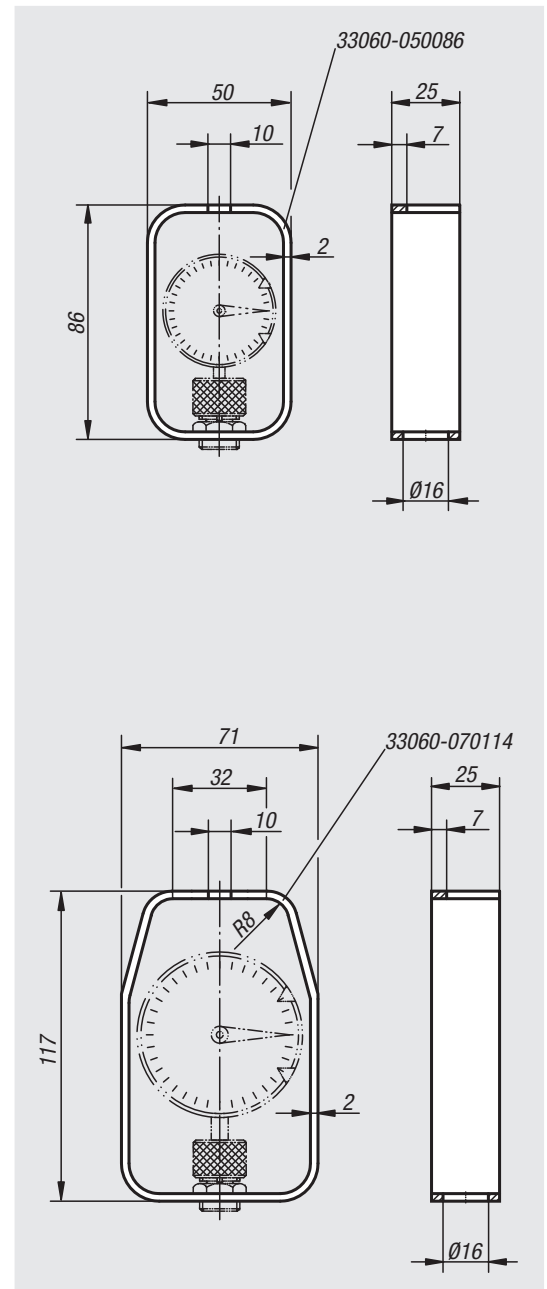

Protection frames

for dial gauges

Material:
Steel.

Version:
Painted yellow

Sample order:
nlm 33060-050086

Note:
Dial gauges see 32540 and 32542.
Dial gauge collets see 33000.
Dial gauge holders see 33010 to 33018.

Order No.	Dimensions
33060-050086	see drawing
33060-070114	see drawing