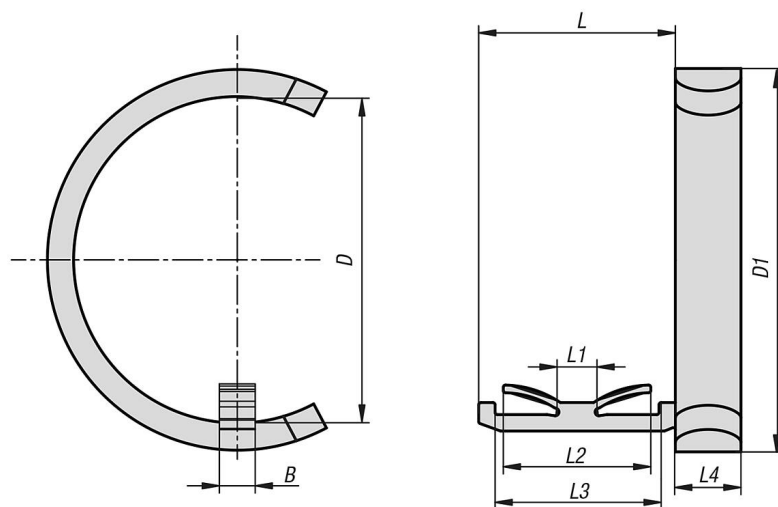

Item description/product images

Description

Product description:

The rotation lock, when used in conjunction with plastic tube clamps and round tubes with slots, ensures a secure fastening.

Material:

Plastic

Version:

black.

Accessory:

29000-3030 / 29004-3030 / 29006-3030 / 29010-30 / 29014-30 / 29022-30 / 29024-30 / 29026-30 / 29028-30 / 29032-30 / 29034-30 / 29036-30 tube clamps, plastic.

29050-05 round tube with slot.

Drawings

Overview of items

Order No.	B	D	D1	L	L1	L2	L3	L4
29050-06-30	3,3	30	35	18	4	13,5	15	6