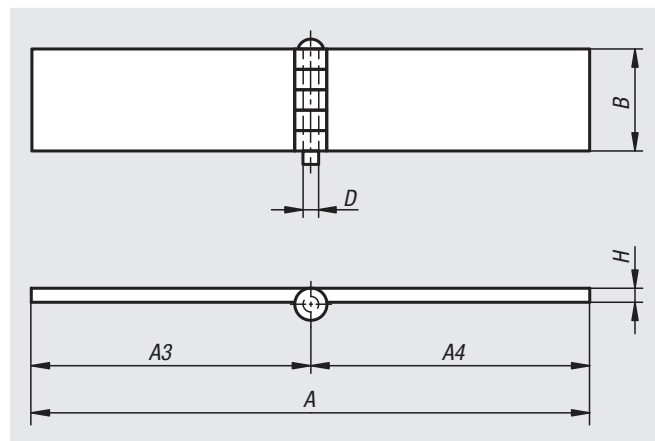

Hinges

weldable

Material:

Steel.

Version:

Bright.

Sample order:

nln 27888-04030040

Note:

The hinges are made of weldable profile steel.

Order No.	A	A3	A4	B	D	H
27888-04030040	80	40	40	30	4	3
27888-04040040	80	40	40	40	4	3
27888-06040030	60	30	30	40	6	5
27888-06040060	120	60	60	40	6	5
27888-06050060	120	60	60	50	6	5
27888-06060060	120	60	60	60	6	5
27888-08060080	160	80	80	60	8	6