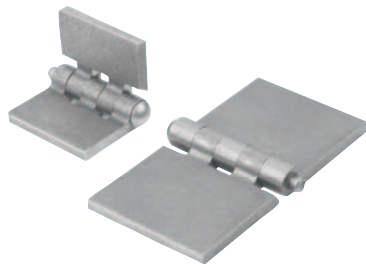

Hinges

weldable

Material:

Steel.

Version:

Bright.

Sample order:

nln 27888-04030040

Note:

The hinges are made of weldable profile steel.

Order No.	A	A3	A4	B	D	H
27888-04030040	80	40	40	30	4	3
27888-04040040	80	40	40	40	4	3
27888-06040030	60	30	30	40	6	5
27888-06040060	120	60	60	40	6	5
27888-06050060	120	60	60	50	6	5
27888-06060060	120	60	60	60	6	5
27888-08060080	160	80	80	60	8	6