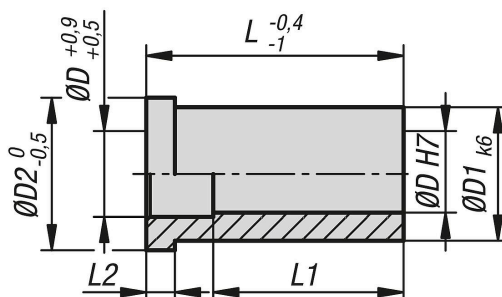

The steel or bronze guide bushes are components that can be used in tool and die making and are characterised by outstanding quality, precision and reliability. The guide bushes are designed without a centring collar and offer a precise diameter that ensures easy assembly and a secure, tight fit.

Accessory:

Retaining clips.23682.

Possible combinations of the various standard parts

Drawings

Overview of items

Order No.	Main material	D	D1	D2	L	L1	L2
23678-20-009009	mild steel	9	14	16	9	-	3
23678-20-009012	mild steel	9	14	16	12	-	3
23678-20-009017	mild steel	9	14	16	17	-	3
23678-20-009022	mild steel	9	14	16	22	-	3
23678-20-009027	mild steel	9	14	16	27	-	3
23678-20-009036	mild steel	9	14	16	36	27	3
23678-20-009046	mild steel	9	14	16	46	36	3
23678-20-009056	mild steel	9	14	16	56	36	3
23678-20-009066	mild steel	9	14	16	66	36	3
23678-20-010009	mild steel	10	14	16	9	-	3
23678-20-010012	mild steel	10	14	16	12	-	3
23678-20-010017	mild steel	10	14	16	17	-	3