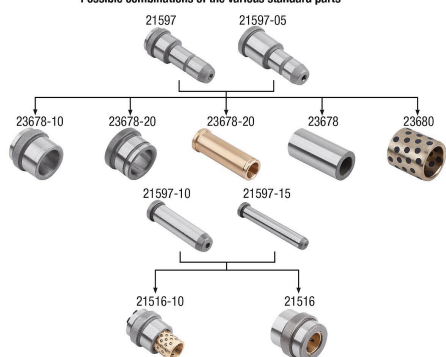

Item description/product images

Description

Material:

Guide bushes low carbon steel 1.7139 or bronze.

Version:

Steel case-hardened.

Note:

The steel or bronze guide bushes are components that can be used in tool and die making. The guide bushes are characterised by their precision, durability and easy assembly. These bushes are designed without a centring collar to ensure maximum flexibility in use.

The steel or bronze guide bushes are components that can be used in tool and die making and are characterised by outstanding quality, precision and reliability. The guide bushes are designed without a centring collar and offer a precise diameter that ensures easy assembly and a secure, tight fit.

Accessory:

Retaining clips.23682.

Possible combinations of the various standard parts

Drawings

Overview of items

Order No.	Main material	D	D1	D2	L	L1	L2
23678-20-009009	mild steel	9	14	16	9	-	3
23678-20-009012	mild steel	9	14	16	12	-	3
23678-20-009017	mild steel	9	14	16	17	-	3
23678-20-009022	mild steel	9	14	16	22	-	3
23678-20-009027	mild steel	9	14	16	27	-	3
23678-20-009036	mild steel	9	14	16	36	27	3
23678-20-009046	mild steel	9	14	16	46	36	3
23678-20-009056	mild steel	9	14	16	56	36	3
23678-20-009066	mild steel	9	14	16	66	36	3
23678-20-010009	mild steel	10	14	16	9	-	3
23678-20-010012	mild steel	10	14	16	12	-	3
23678-20-010017	mild steel	10	14	16	17	-	3