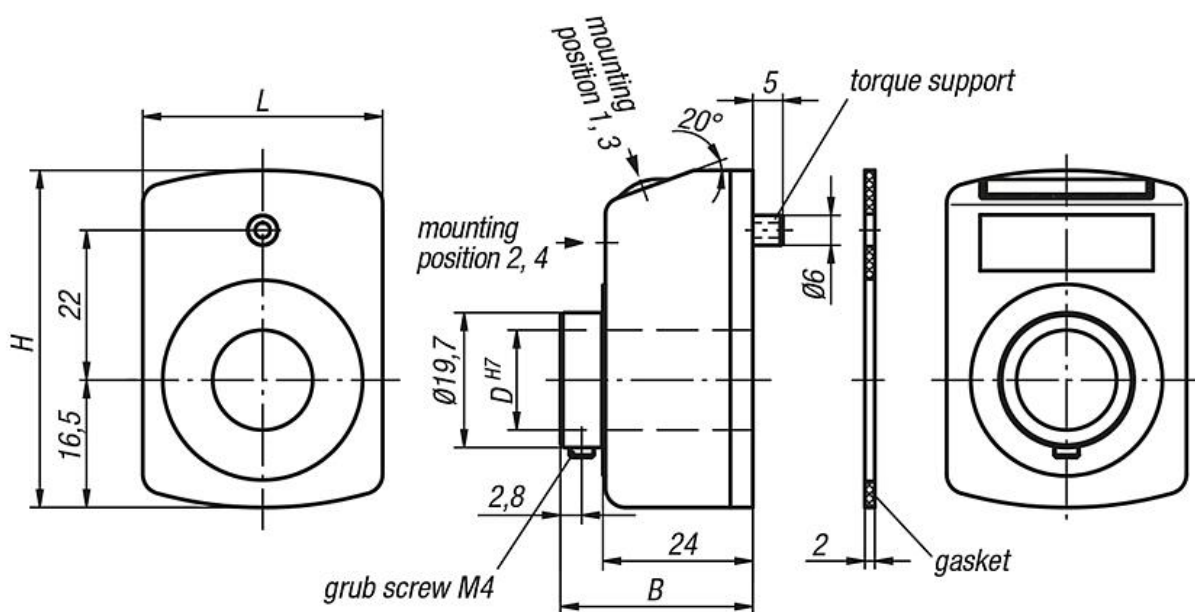

## Item description/product images

**Description****Material:**

Housing polyamide 6.  
 Hollow shaft stainless steel.  
 Sight glass plastic.  
 Grub screw stainless steel.

**Version:**

Housing impact-resistant.  
 Hollow shaft and grub screw bright.  
 Dial black, digits white.

**Note:**

Position indicators enable the direct reading of set values at a glance. The value indicated per spindle rotation (corresponding spindle pitch) can be selected and the various indicator values are realised by a transmission gear. The position indicators are distinguished by their small size with very clear display and fine scale. They are particularly suitable for narrow spindle spacing and small shaft diameters. They have a torque support that is inserted into a hole on the opposite side.

**Technical data:**

- Counter consisting of 4 10-position dials + fine scale
- Height of figures about 6 mm
- Hollow shaft  $\varnothing$  14 H7 mm
- Temperature resistant to 80 °C
- Oil and solvent resistant

**On request:**

- Counter cover made of mineral glass
- Axial sealing (dust-proof)
- Vibration protection

Drawings

Display after one rotation, with decimal point:	Mounting position (1 - 4):
e. g. 21902-05-01002111 0100 = 1 mm increments 2 = decimal places	e. g. 21902-05-01002111 = mounting position 1