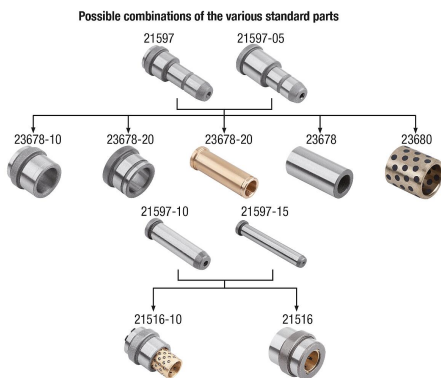

Item description/product images

Description

Material:

Guide column low carbon steel 1.7139.

Version:

case-hardened.

Note:

Steel guide columns with centring collar and two precision diameters offer a solution for precise guiding tasks in demanding applications. These guide columns offer highest precision, stability and flexibility in the machining process.

With an integrated centring collar and two precision diameters, these guide columns enable optimum alignment and positioning of tools and dies. This offers high adaptability and opens up new possibilities for precise machining tasks.

The 3+1 principle ensures the correct assembly of the two die halves. 3 guide elements with large diameters and 1 guide element with a smaller diameter are incorporated.

Drawings

Overview of items

Order No.	D	D1	D2	L	L1	L2	L3	L4
21597-09012025	9	14	16	12	25	3	3	4
21597-09012045	9	14	16	12	45	3	3	4
21597-09012065	9	14	16	12	65	3	3	4
21597-09017020	9	14	16	17	20	3	3	4
21597-09017025	9	14	16	17	25	3	3	4
21597-09017030	9	14	16	17	30	3	3	4
21597-09017035	9	14	16	17	35	3	3	4
21597-09017050	9	14	16	17	50	3	3	4
21597-09017055	9	14	16	17	55	3	3	4
21597-09017070	9	14	16	17	70	3	3	4
21597-09017075	9	14	16	17	75	3	3	4
21597-09022025	9	14	16	22	25	3	3	4
21597-09022035	9	14	16	22	35	3	3	4
21597-09022055	9	14	16	22	55	3	3	4
21597-09022075	9	14	16	22	75	3	3	4
21597-09022095	9	14	16	22	95	3	3	4
21597-09027020	9	14	16	27	20	3	3	4
21597-09027025	9	14	16	27	25	3	3	4
21597-09027030	9	14	16	27	30	3	3	4

Overview of items

Order No.	D	D1	D2	L	L1	L2	L3	L4
21597-42176155	42	54	60	176	155	10	12	10
21597-42196155	42	54	60	196	155	10	12	10
21597-42196195	42	54	60	196	195	10	12	10
21597-42196235	42	54	60	196	235	10	12	10
21597-42246165	42	54	60	246	165	10	12	10
21597-42246245	42	54	60	246	245	10	12	10