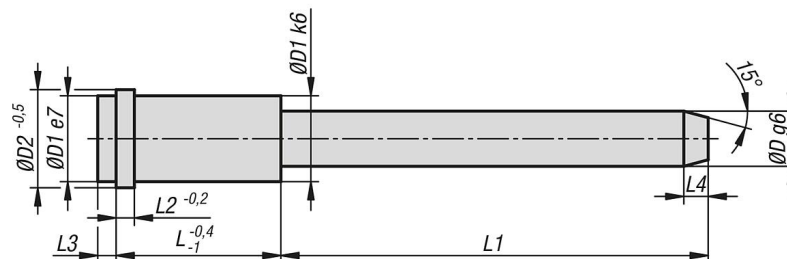

Item description/product images

Description

Material:

Guide column low carbon steel 1.7139.

Version:

case-hardened.

Note:

Steel guide columns with centring collar and two precision diameters offer a solution for precise guiding tasks in demanding applications. These guide columns offer highest precision, stability and flexibility in the machining process.

With an integrated centring collar and two precision diameters, these guide columns enable optimum alignment and positioning of tools and dies. This offers high adaptability and opens up new possibilities for precise machining tasks.

The 3+1 principle ensures the correct assembly of the two die halves. 3 guide elements with large diameters and 1 guide element with a smaller diameter are incorporated.

Drawings

Overview of items

Order No.	D	D1	D2	L	L1	L2	L3	L4
21597-09012025	9	14	16	12	25	3	3	4
21597-09012045	9	14	16	12	45	3	3	4
21597-09012065	9	14	16	12	65	3	3	4
21597-09017020	9	14	16	17	20	3	3	4
21597-09017025	9	14	16	17	25	3	3	4
21597-09017030	9	14	16	17	30	3	3	4
21597-09017035	9	14	16	17	35	3	3	4
21597-09017050	9	14	16	17	50	3	3	4
21597-09017055	9	14	16	17	55	3	3	4
21597-09017070	9	14	16	17	70	3	3	4
21597-09017075	9	14	16	17	75	3	3	4
21597-09022025	9	14	16	22	25	3	3	4
21597-09022035	9	14	16	22	35	3	3	4
21597-09022055	9	14	16	22	55	3	3	4
21597-09022075	9	14	16	22	75	3	3	4
21597-09022095	9	14	16	22	95	3	3	4
21597-09027020	9	14	16	27	20	3	3	4
21597-09027025	9	14	16	27	25	3	3	4
21597-09027030	9	14	16	27	30	3	3	4