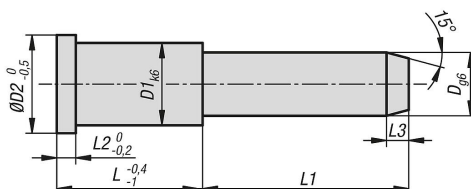

Overview of items

Order No.	D	D1	D2	L	L1	L2	L3
21597-05-09012045	9	14	16	12	45	3	4
21597-05-09017020	9	14	16	17	20	3	4
21597-05-09017030	9	14	16	17	30	3	4
21597-05-09017035	9	14	16	17	35	3	4
21597-05-09022025	9	14	16	22	25	3	4
21597-05-09022035	9	14	16	22	35	3	4
21597-05-09022055	9	14	16	22	55	3	4
21597-05-09027025	9	14	16	27	25	3	4
21597-05-09027030	9	14	16	27	30	3	4
21597-05-09027035	9	14	16	27	35	3	4
21597-05-09027045	9	14	16	27	45	3	4
21597-05-09027050	9	14	16	27	50	3	4
21597-05-09036025	9	14	16	36	25	3	4
21597-05-09036035	9	14	16	36	35	3	4
21597-05-09036045	9	14	16	36	45	3	4
21597-05-09046030	9	14	16	46	30	3	4
21597-05-09046045	9	14	16	46	45	3	4
21597-05-09046055	9	14	16	46	55	3	4
21597-05-09046075	9	14	16	46	75	3	4