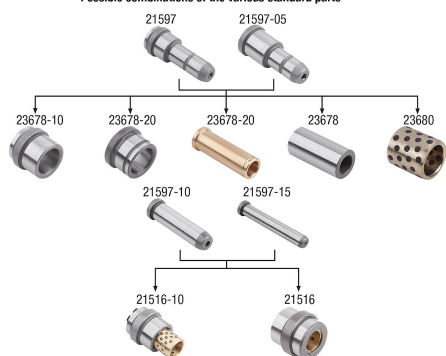

Item description/product images

Description

Material:

Guide column low carbon steel 1.7139.

Version:

case-hardened.

Note:

Steel guide columns without centring collar for tool and die construction offer a reliable solution for precise guiding tasks. These guide columns are specially designed to provide flexibility and adaptability in multiple manufacturing applications without the need for a centring collar.

The guide columns provide excellent stability and load-bearing capacity. They enable reliable guidance and positioning of tools and dies, which leads to precise machining results.

The guide columns are designed to function without a centring collar and still offer high accuracy and repeatability. This feature makes them ideal for applications where the use of a centring collar is not required.

The 3+1 principle ensures the correct assembly of the two die halves. 3 guide elements with large diameters and 1 guide element with a smaller diameter are incorporated.

Drawings

Overview of items

Order No.	D	D1	D2	L	L1	L2	L3
21597-05-09012045	9	14	16	12	45	3	4
21597-05-09017020	9	14	16	17	20	3	4
21597-05-09017030	9	14	16	17	30	3	4
21597-05-09017035	9	14	16	17	35	3	4
21597-05-09022025	9	14	16	22	25	3	4
21597-05-09022035	9	14	16	22	35	3	4
21597-05-09022055	9	14	16	22	55	3	4
21597-05-09027025	9	14	16	27	25	3	4
21597-05-09027030	9	14	16	27	30	3	4
21597-05-09027035	9	14	16	27	35	3	4
21597-05-09027045	9	14	16	27	45	3	4
21597-05-09027050	9	14	16	27	50	3	4
21597-05-09036025	9	14	16	36	25	3	4
21597-05-09036035	9	14	16	36	35	3	4
21597-05-09036045	9	14	16	36	45	3	4
21597-05-09046030	9	14	16	46	30	3	4
21597-05-09046045	9	14	16	46	45	3	4
21597-05-09046055	9	14	16	46	55	3	4
21597-05-09046075	9	14	16	46	75	3	4