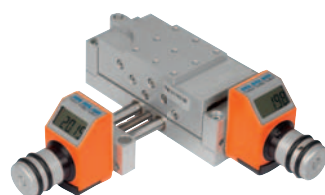

Order No.	B	B1	B3	D	D1	D3	D4	D5	H	H1	H2	H3	H4	H5	H6	H7
21142-08	46	36	33	26	23	8	M4	4	32	29	27	23	14	6	31	52
21142-12	75	60	33	26	23	12	M6	6	38	36	28,5	27	15,5	7	31	52
21142-25	150	130	48	52	46	25	M10	10	68	64	54	52	28	13	42,4	71,4

Order No.	L	L1	L2	L3	L4	L5	L6	Travel S	F1 N	F2 N	Mx Nm	My Nm	Mz Nm
21142-08	179	120	108	36	12	8,5	29,4	8	80	100	2,5	2,5	5
21142-12	239	180	165	60	15	11	29,4	12	150	200	10	10	20
21142-25	376	290	265	130	25	18	36,4	25	500	700	50	50	100

20000 21000 22000 23000 24000 26000 27000 28000 29000 31000 32000 33000