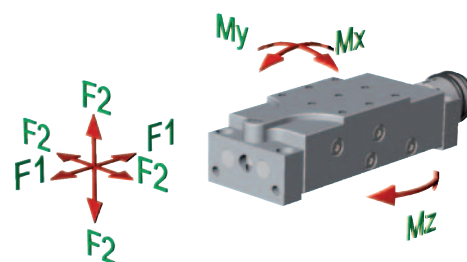

# Vertical stages

with electronic position indicator

**Material:**

Bearing block and carriage aluminium alloy, anodised.  
 Guide columns stainless steel, ground.  
 Spindle stainless steel, rolled thread.  
 Guide bearing maintenance-free.  
 Position indicator plastic.

**Version:**

Guide backlash < 0.05 mm.  
 Spindle self-locking, with additional lock.

**Sample order:**

n1m 21142-08

**Note:**

For height-positioning of components and assemblies of all types (e.g. stops, sensors, limit switches, tables, cameras, entire assemblies, etc.).  
 Electronic position indicator with 0.01 mm display accuracy and large LCD display. Reset, chain dimension and offset settings can be made via the keypad.

2 years battery life. The battery is quick and easy to replace.

The mounting position of the position indicator is set in 4 positions using one screw.

The modular design enables the vertical stage to be easily combined with positioning stages, cross slides and other accessories of the same size.

**Drawing reference:**

Mounting position of the position indicator:

- a) top (standard)
- b) right
- c) bottom not possible for 21142-25
- d) left

| Order No. | B   | B1  | B3 | D  | D1 | D3 | D4  | D5 | H  | H1 | H2   | H3 | H4   | H5 | H6   | H7   |
|-----------|-----|-----|----|----|----|----|-----|----|----|----|------|----|------|----|------|------|
| 21142-08  | 46  | 36  | 33 | 26 | 23 | 8  | M4  | 4  | 32 | 29 | 27   | 23 | 14   | 6  | 31   | 52   |
| 21142-12  | 75  | 60  | 33 | 26 | 23 | 12 | M6  | 6  | 38 | 36 | 28,5 | 27 | 15,5 | 7  | 31   | 52   |
| 21142-25  | 150 | 130 | 48 | 52 | 46 | 25 | M10 | 10 | 68 | 64 | 54   | 52 | 28   | 13 | 42,4 | 71,4 |