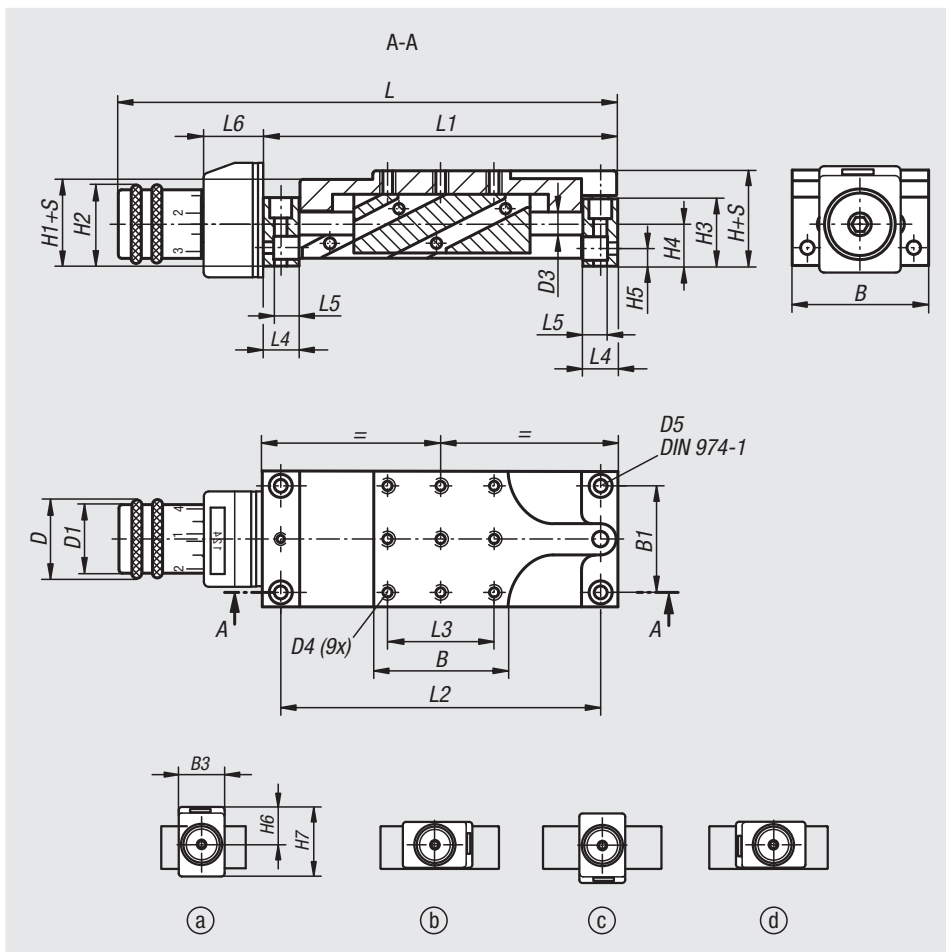

# Vertical stages

with electronic position indicator

**Material:**

Bearing block and carriage aluminium alloy, anodised.  
 Guide columns stainless steel, ground.  
 Spindle stainless steel, rolled thread.  
 Guide bearing maintenance-free.  
 Position indicator plastic.

**Version:**

Guide backlash < 0.05 mm.  
 Spindle self-locking, with additional lock.

**Sample order:**

n1m 21142-08

**Note:**

For height-positioning of components and assemblies of all types (e.g. stops, sensors, limit switches, tables, cameras, entire assemblies, etc.).  
 Electronic position indicator with 0.01 mm display accuracy and large LCD display. Reset, chain dimension and offset settings can be made via the keypad.

2 years battery life. The battery is quick and easy to replace.

The mounting position of the position indicator is set in 4 positions using one screw.

The modular design enables the vertical stage to be easily combined with positioning stages, cross slides and other accessories of the same size.

**Drawing reference:**

Mounting position of the position indicator:

- a) top (standard)
- b) right
- c) bottom not possible for 21142-25
- d) left

| Order No. | B   | B1  | B3 | D  | D1 | D3 | D4  | D5 | H  | H1 | H2   | H3 | H4   | H5 | H6   | H7   |
|-----------|-----|-----|----|----|----|----|-----|----|----|----|------|----|------|----|------|------|
| 21142-08  | 46  | 36  | 33 | 26 | 23 | 8  | M4  | 4  | 32 | 29 | 27   | 23 | 14   | 6  | 31   | 52   |
| 21142-12  | 75  | 60  | 33 | 26 | 23 | 12 | M6  | 6  | 38 | 36 | 28,5 | 27 | 15,5 | 7  | 31   | 52   |
| 21142-25  | 150 | 130 | 48 | 52 | 46 | 25 | M10 | 10 | 68 | 64 | 54   | 52 | 28   | 13 | 42,4 | 71,4 |